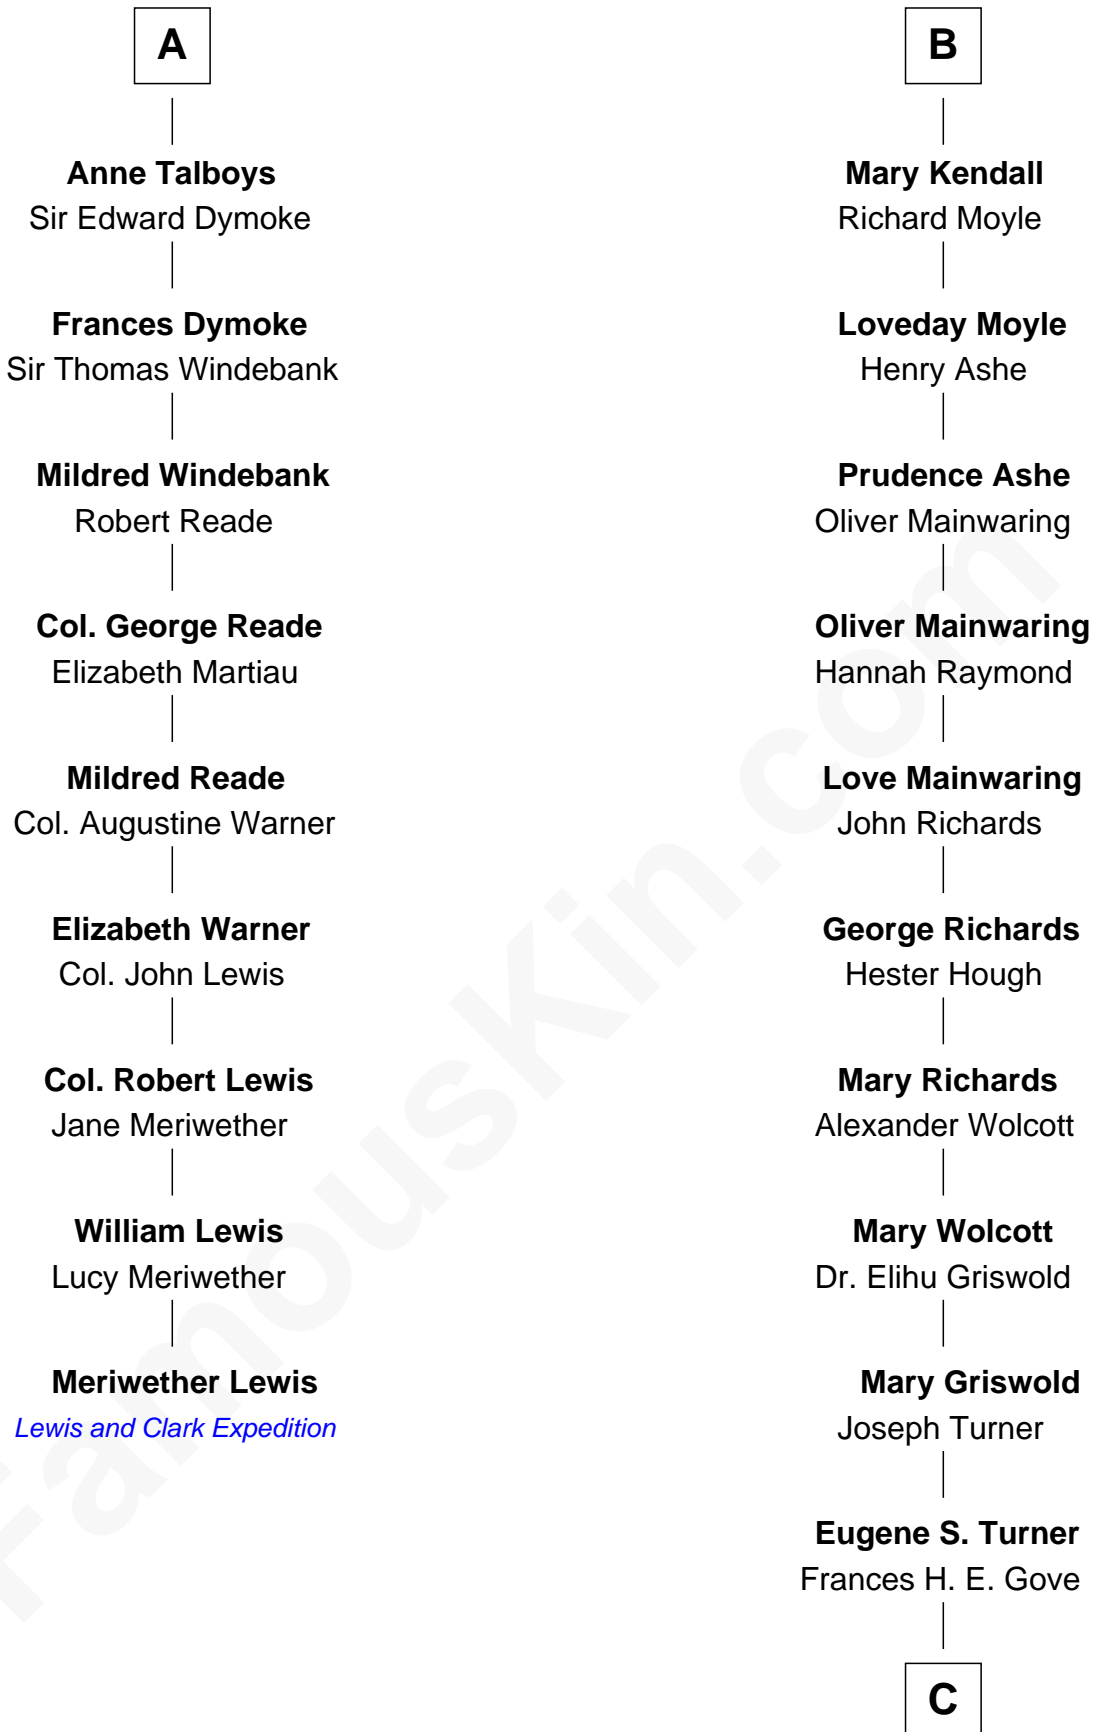

FamousKin.com Relationship Chart of

Meriwether Lewis

Lewis and Clark Expedition

15th cousin 6 times removed of

Ed Helms

TV and Movie Actor

Sir Robert de Holland

Maude la Zouche

C

|
Ione Turner

Walter Harold Wright

|
Inez Emeline Wright

George Pullen Jackson

|
Frances Helen Jackson

Fitzgerald Sale Parker

|
Pamela Ann Parker