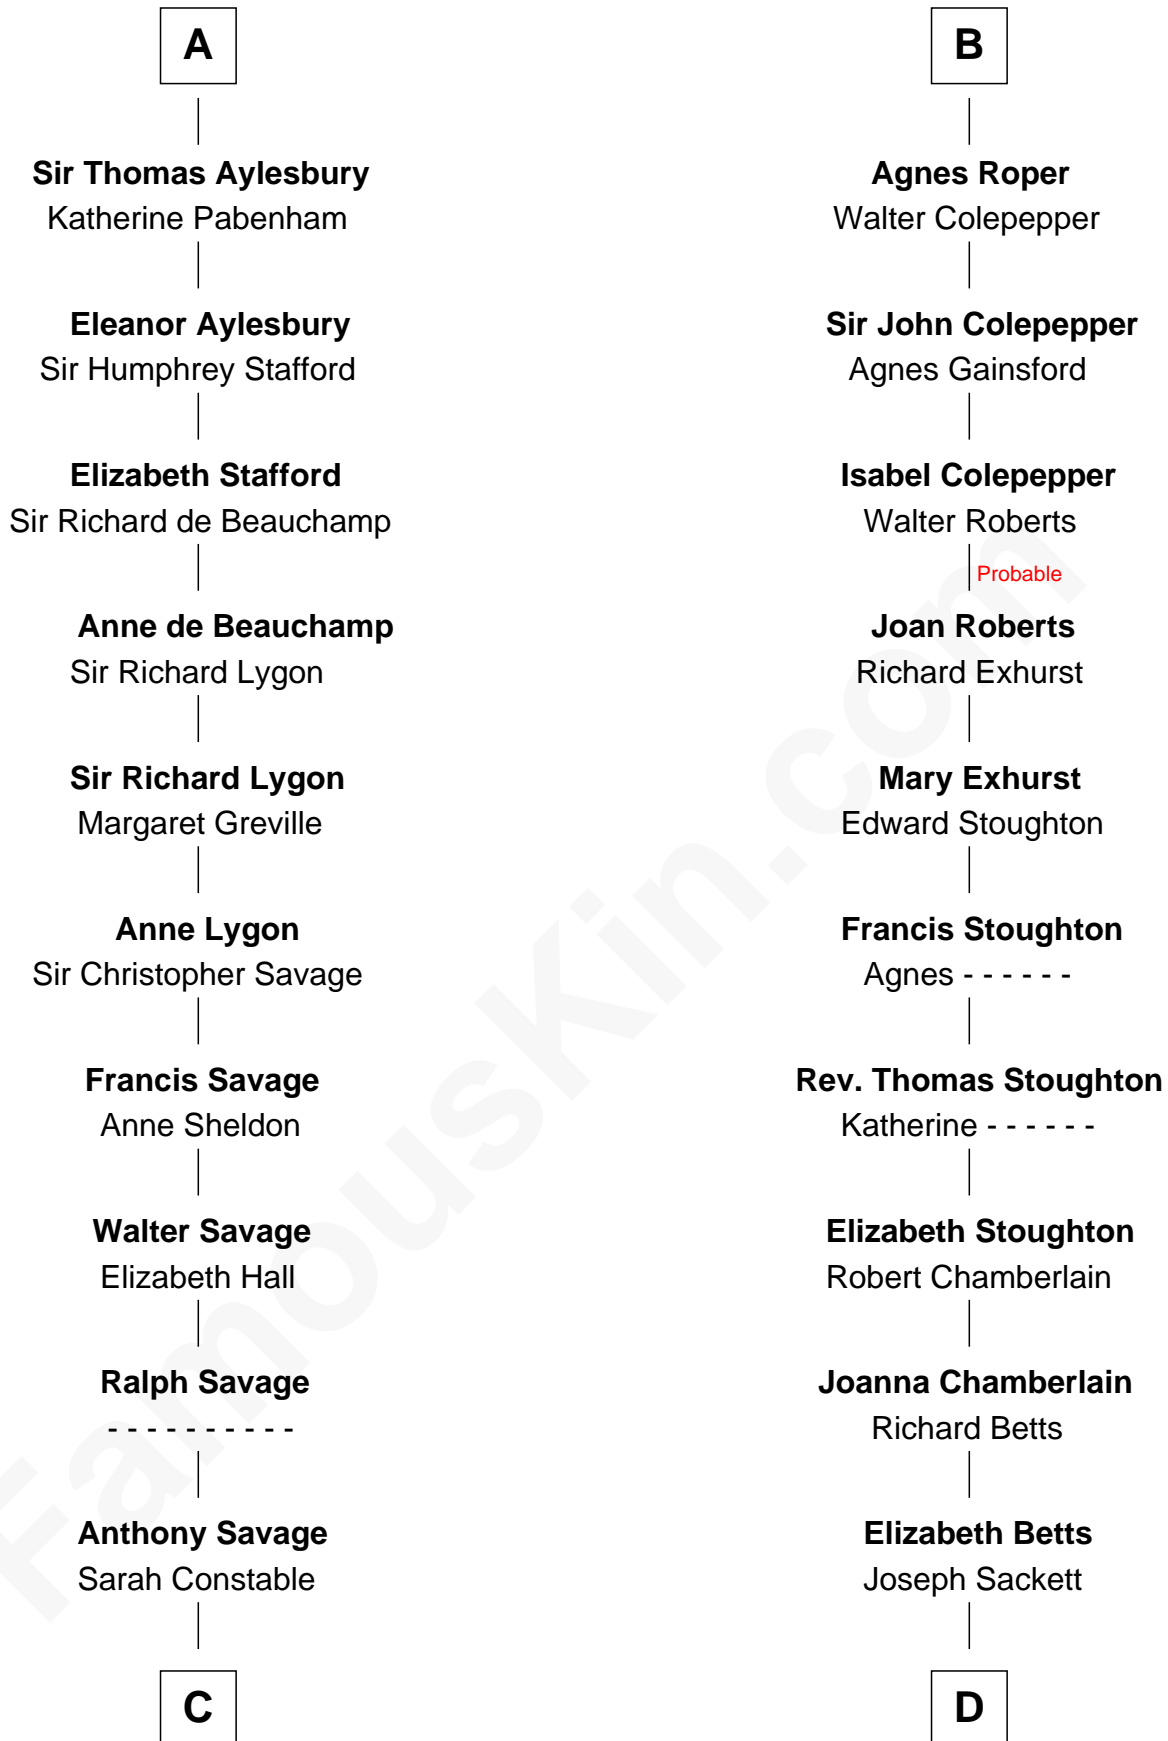

FamousKin.com

Relationship Chart of

Meriwether Lewis

Lewis and Clark Expedition

20th cousin 1 time removed of

Clement Clarke Moore

Author of "Twas the Night Before Christmas"

C

Alice Savage
Francis Thornton

Col. Francis Thornton
Mary Taliaferro

Elizabeth Thornton
Thomas Meriwether

Lucy Meriwether
William Lewis

Meriwether Lewis
Lewis and Clark Expedition

D

Anne Sackett
Benjamin Moore