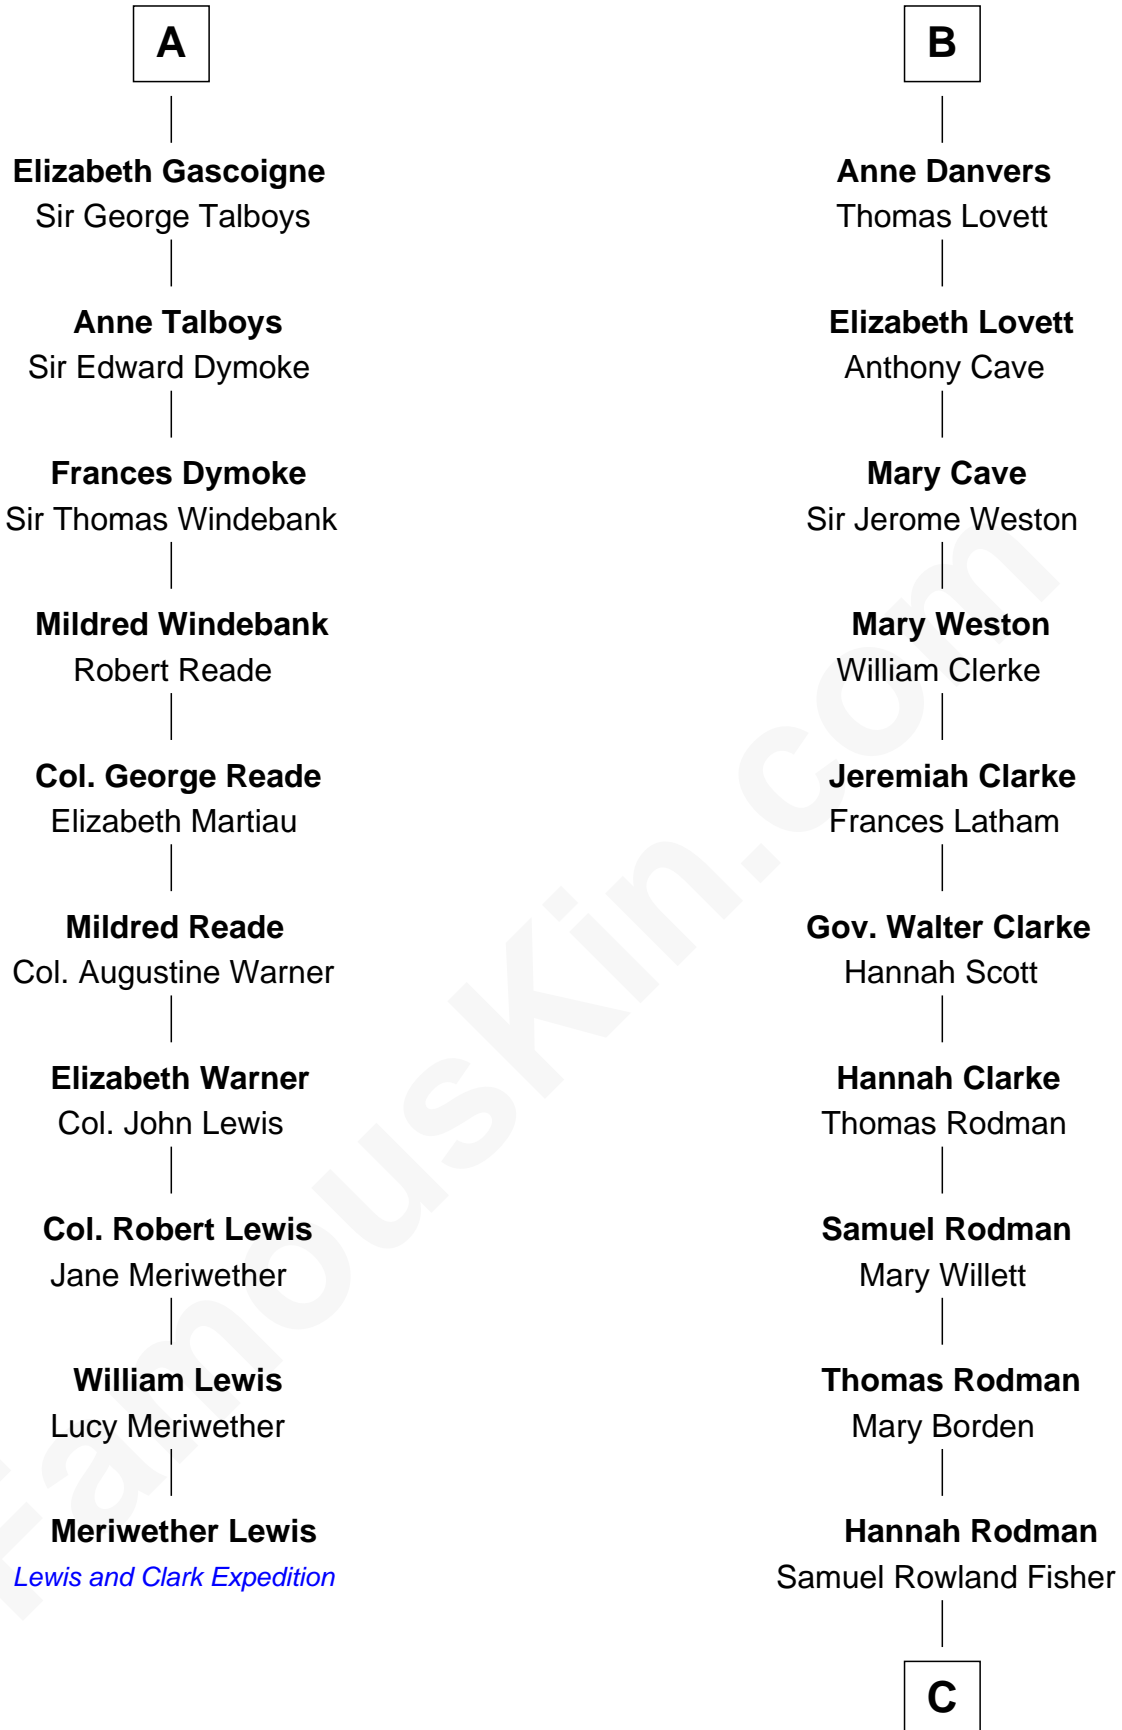

FamousKin.com Relationship Chart of

Meriwether Lewis

Lewis and Clark Expedition

16th cousin 2 times removed of

Joseph Wharton

Founder of the Wharton School of Business

Sir William de Montagu

Elizabeth de Montfort

William de Montagu
Katherine de Grandison

Philippa de Montagu
Sir Roger de Mortimer

Edmund Mortimer
Philippa Plantagenet

Elizabeth Mortimer
Sir Henry Percy

Sir Henry Percy
Eleanor Neville

Sir Henry Percy
Eleanor Poynings

Margaret Percy
Sir William Gascoigne

A

Hawise de Montagu
Sir Roger de Bavent

Joan de Bavent
Sir John Dauntsey

John Dauntsey
Elizabeth Beverley

Joan Dauntsey
Sir John Stradling

Edmund Stradling
Elizabeth Arundell

John Stradling
Alice Langford

Anne Stradling
Sir John Danvers

B

C

Deborah Fisher

William Wharton

Joseph Wharton

Founder, Wharton School of Business