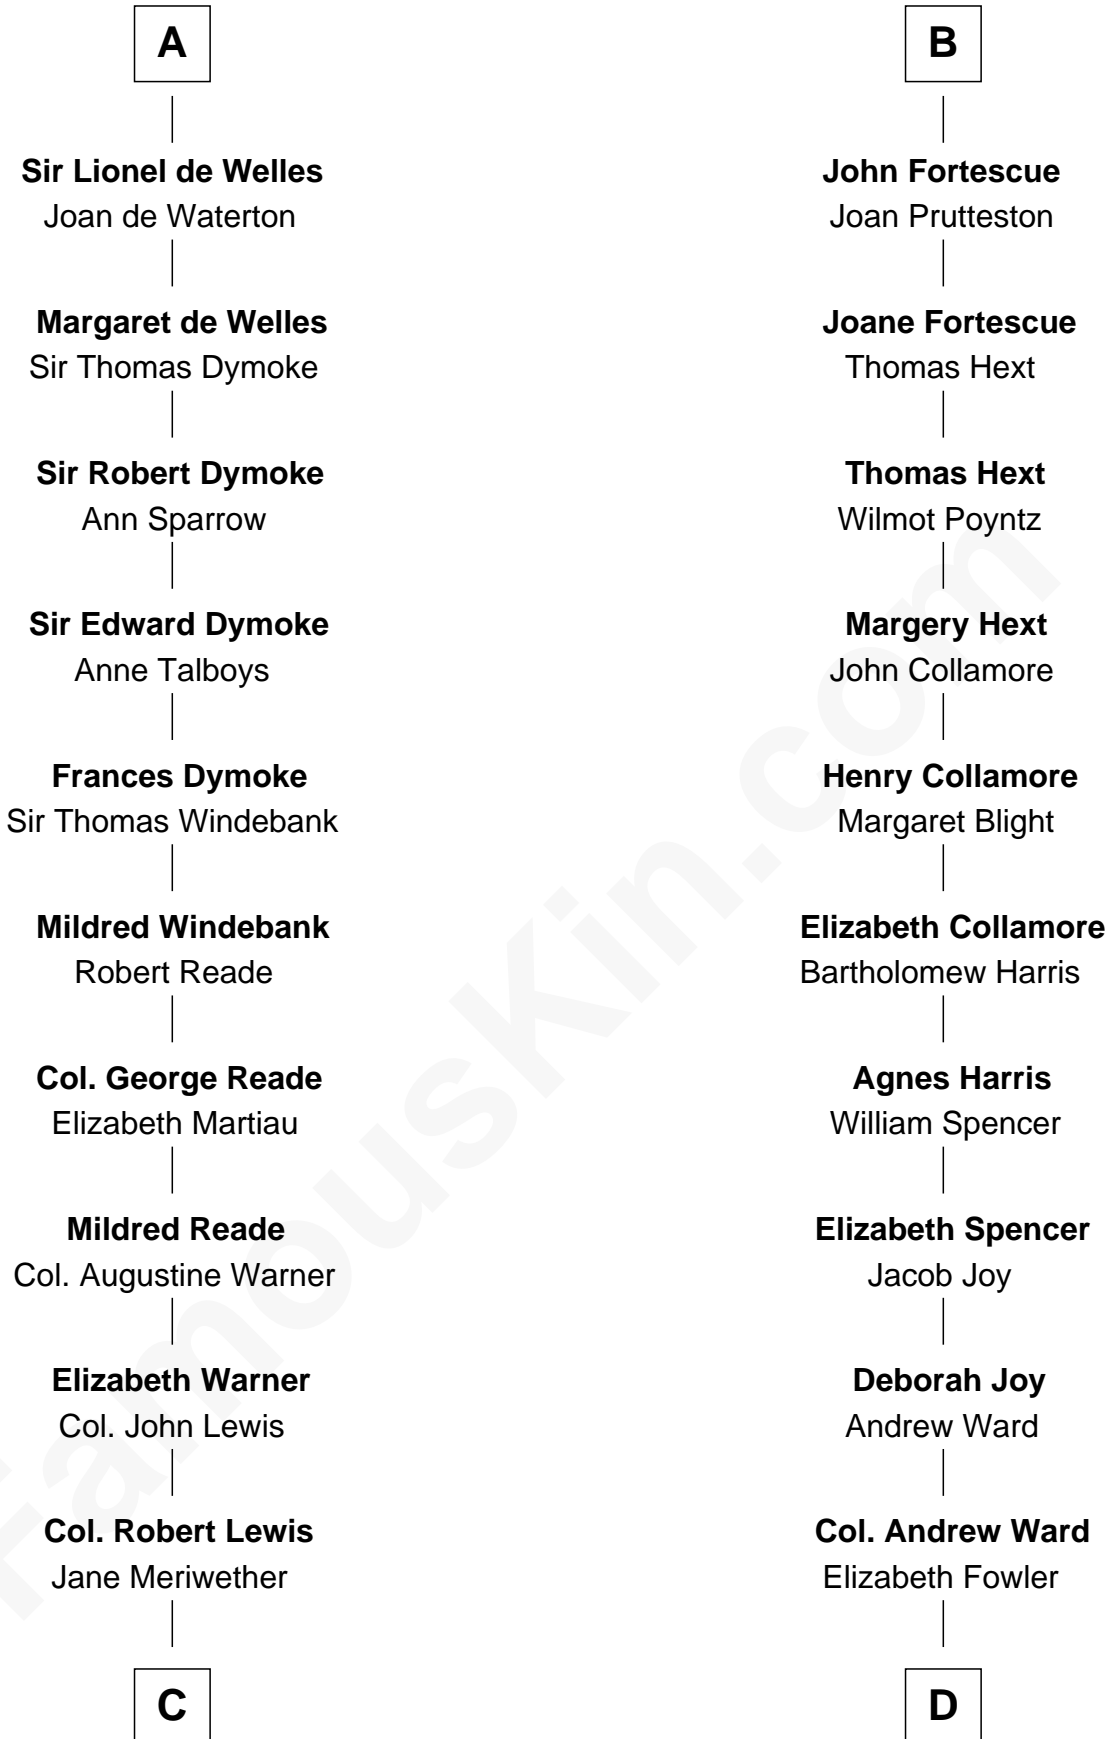

# FamousKin.com Relationship Chart of

**Meriwether Lewis**

*Lewis and Clark Expedition*

18th cousin 2 times removed of

**Harriet Beecher Stowe**

*Author of Uncle Tom's Cabin*

**Sir Geoffrey FitzPiers**

Aveline de Clare

**C**

**William Lewis**  
Lucy Meriwether

**Meriwether Lewis**  
*Lewis and Clark Expedition*

**D**

**Andrew Ward**  
Diana Hubbard

**Roxana Ward**  
Eli Foote

**Roxana Foote**  
Rev. Dr. Lyman Beecher

**Harriet Beecher Stowe**  
*Author of Uncle Tom's Cabin*