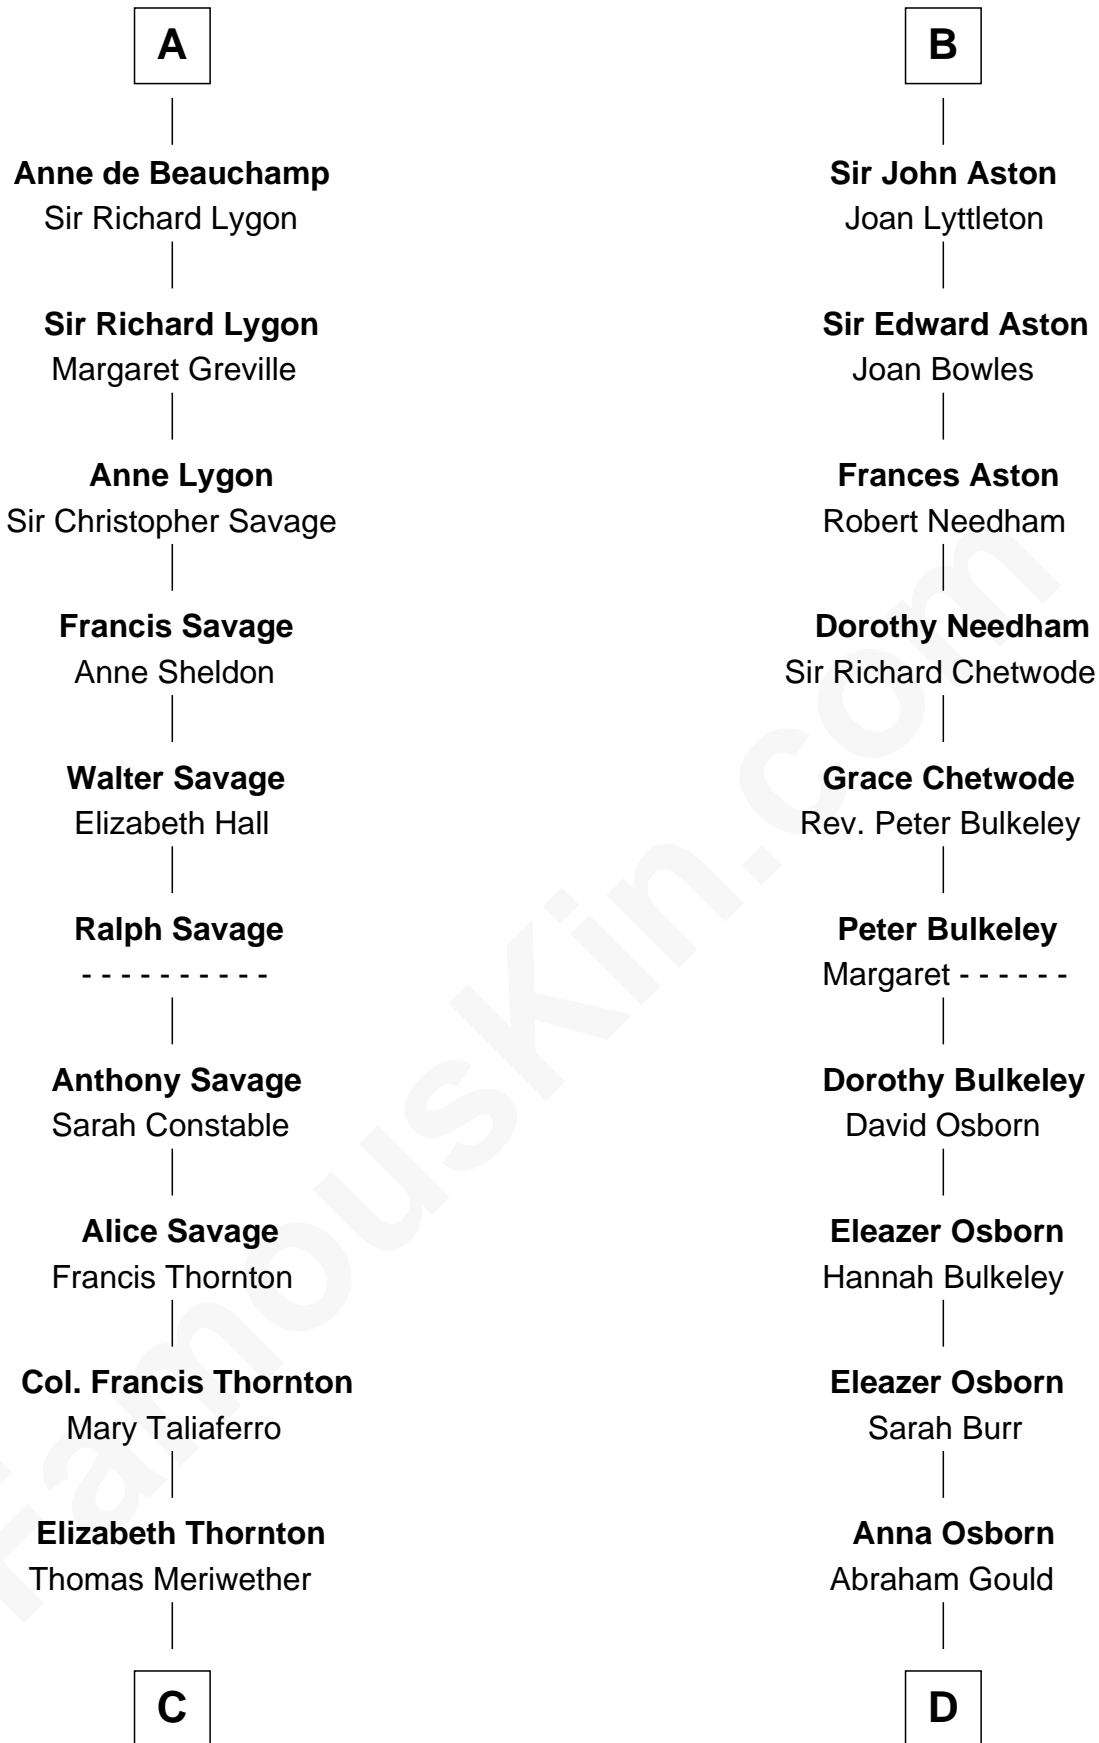

FamousKin.com Relationship Chart of

Meriwether Lewis

Lewis and Clark Expedition

18th cousin of

Jay Gould

American Railroad "Robber Baron"

John de Botetourte

Maud FitzThomas

Elizabeth Stafford
Sir Richard de Beauchamp

A

Thomas de Botetourte

Joan de Somery

John de Botetourte
Joyce la Zouche de Mortimer

Joyce de Botetourte
Sir Baldwin Freville

Sir Baldwin Freville
Maude le Scrope

Joyce Freville
Sir Roger Aston

Sir Robert Aston
Isabel Brereton

John Aston
Elizabeth Delves

B

C

Lucy Meriwether

William Lewis

Meriwether Lewis

Lewis and Clark Expedition

D

John Burr Gould

Mary More

Jay Gould

"Robber Baron"

FamousKin.com