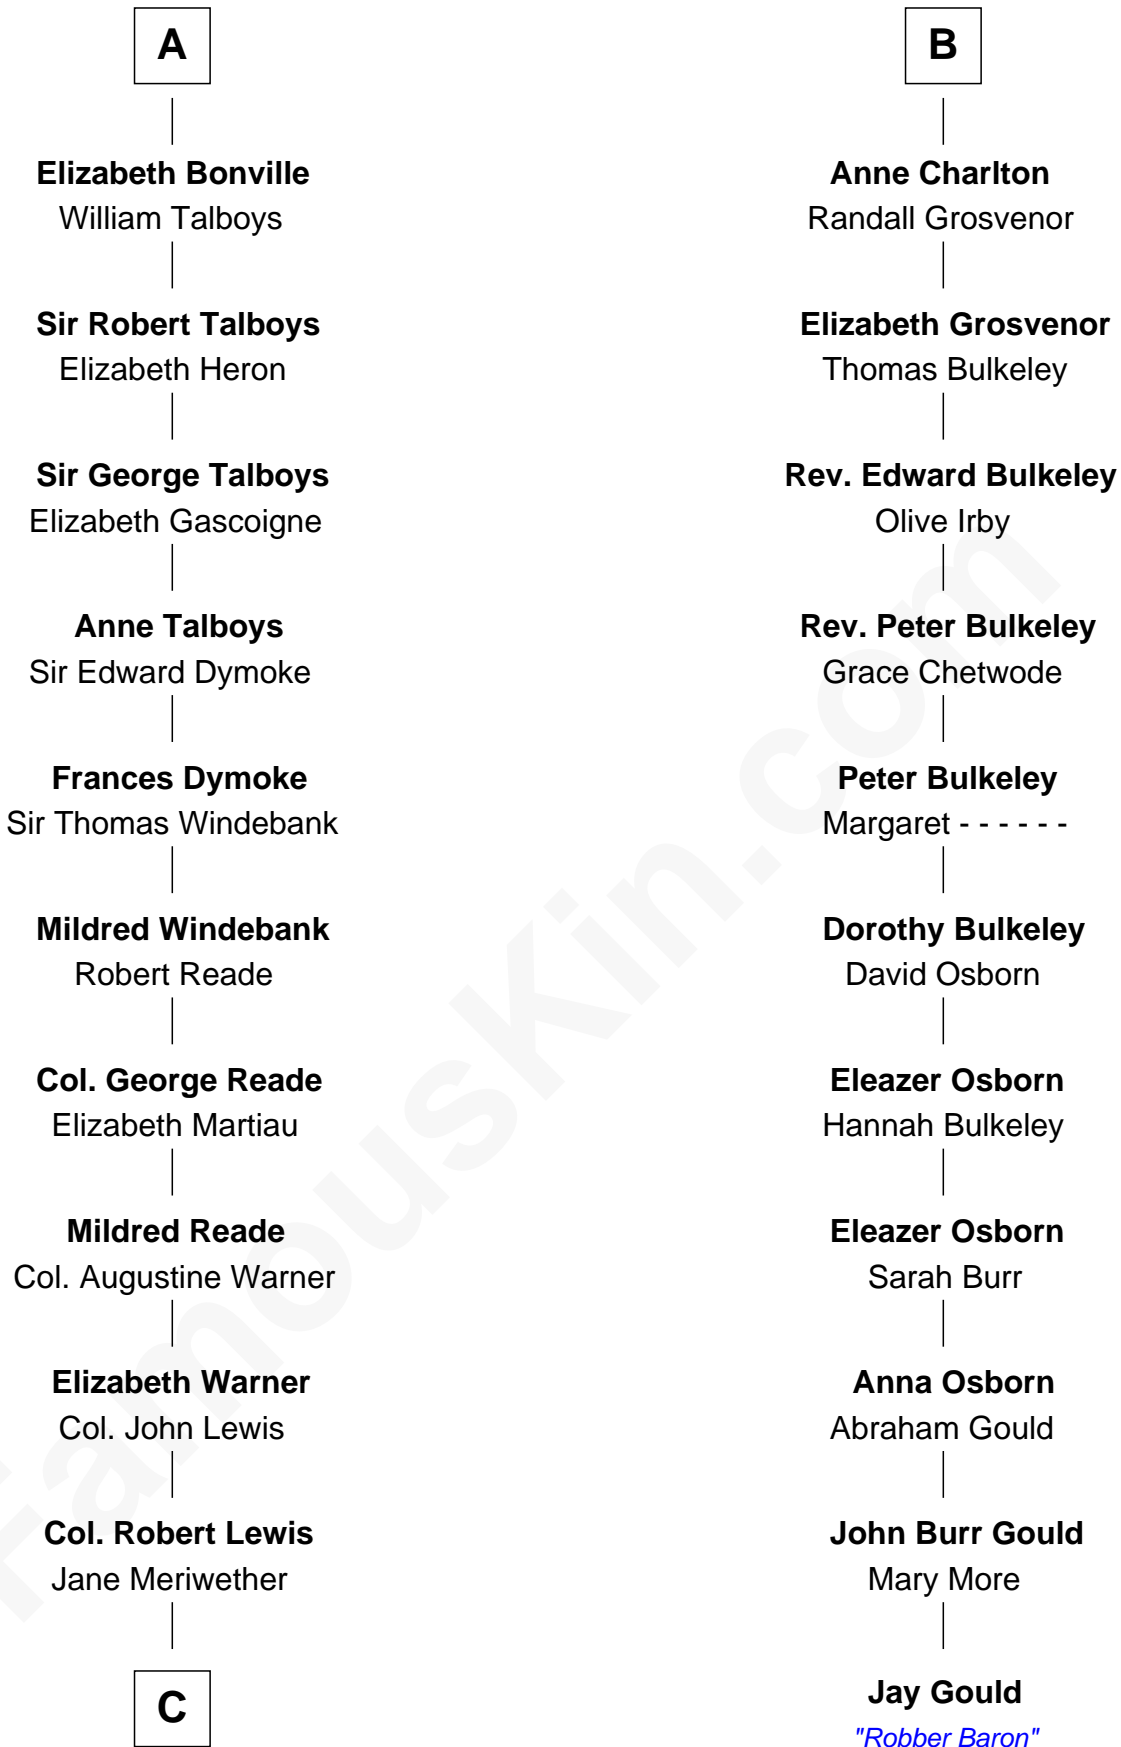

# FamousKin.com Relationship Chart of

**Meriwether Lewis**

*Lewis and Clark Expedition*

17th cousin 1 time removed of

**Jay Gould**

*American Railroad "Robber Baron"*

**Sir Roger de Somery**

Nichole d'Aubenev

**C**

—  
**William Lewis**  
Lucy Meriwether

—  
**Meriwether Lewis**  
*Lewis and Clark Expedition*

FamousKin.com