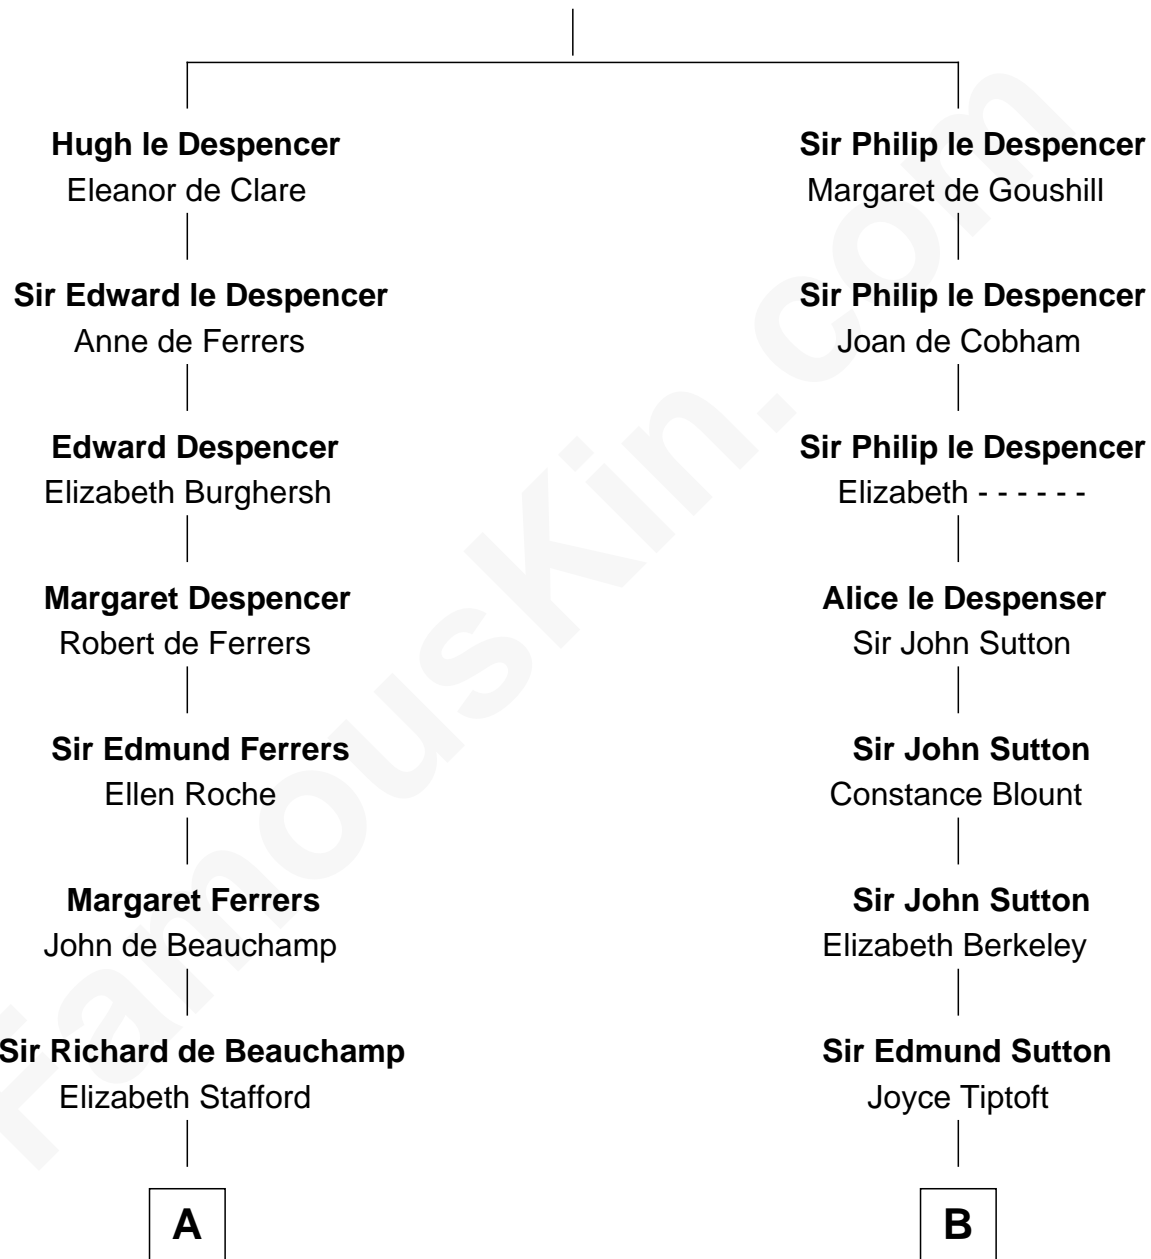

FamousKin.com Relationship Chart of

Meriwether Lewis

Lewis and Clark Expedition

18th cousin 1 time removed of

William Marsh Rice

Founder of Rice University

Sir Hugh le Despencer

Isabella de Beauchamp

C

Lucy Meriwether

William Lewis

Meriwether Lewis

Lewis and Clark Expedition

D

Sarah Bates

David Rice