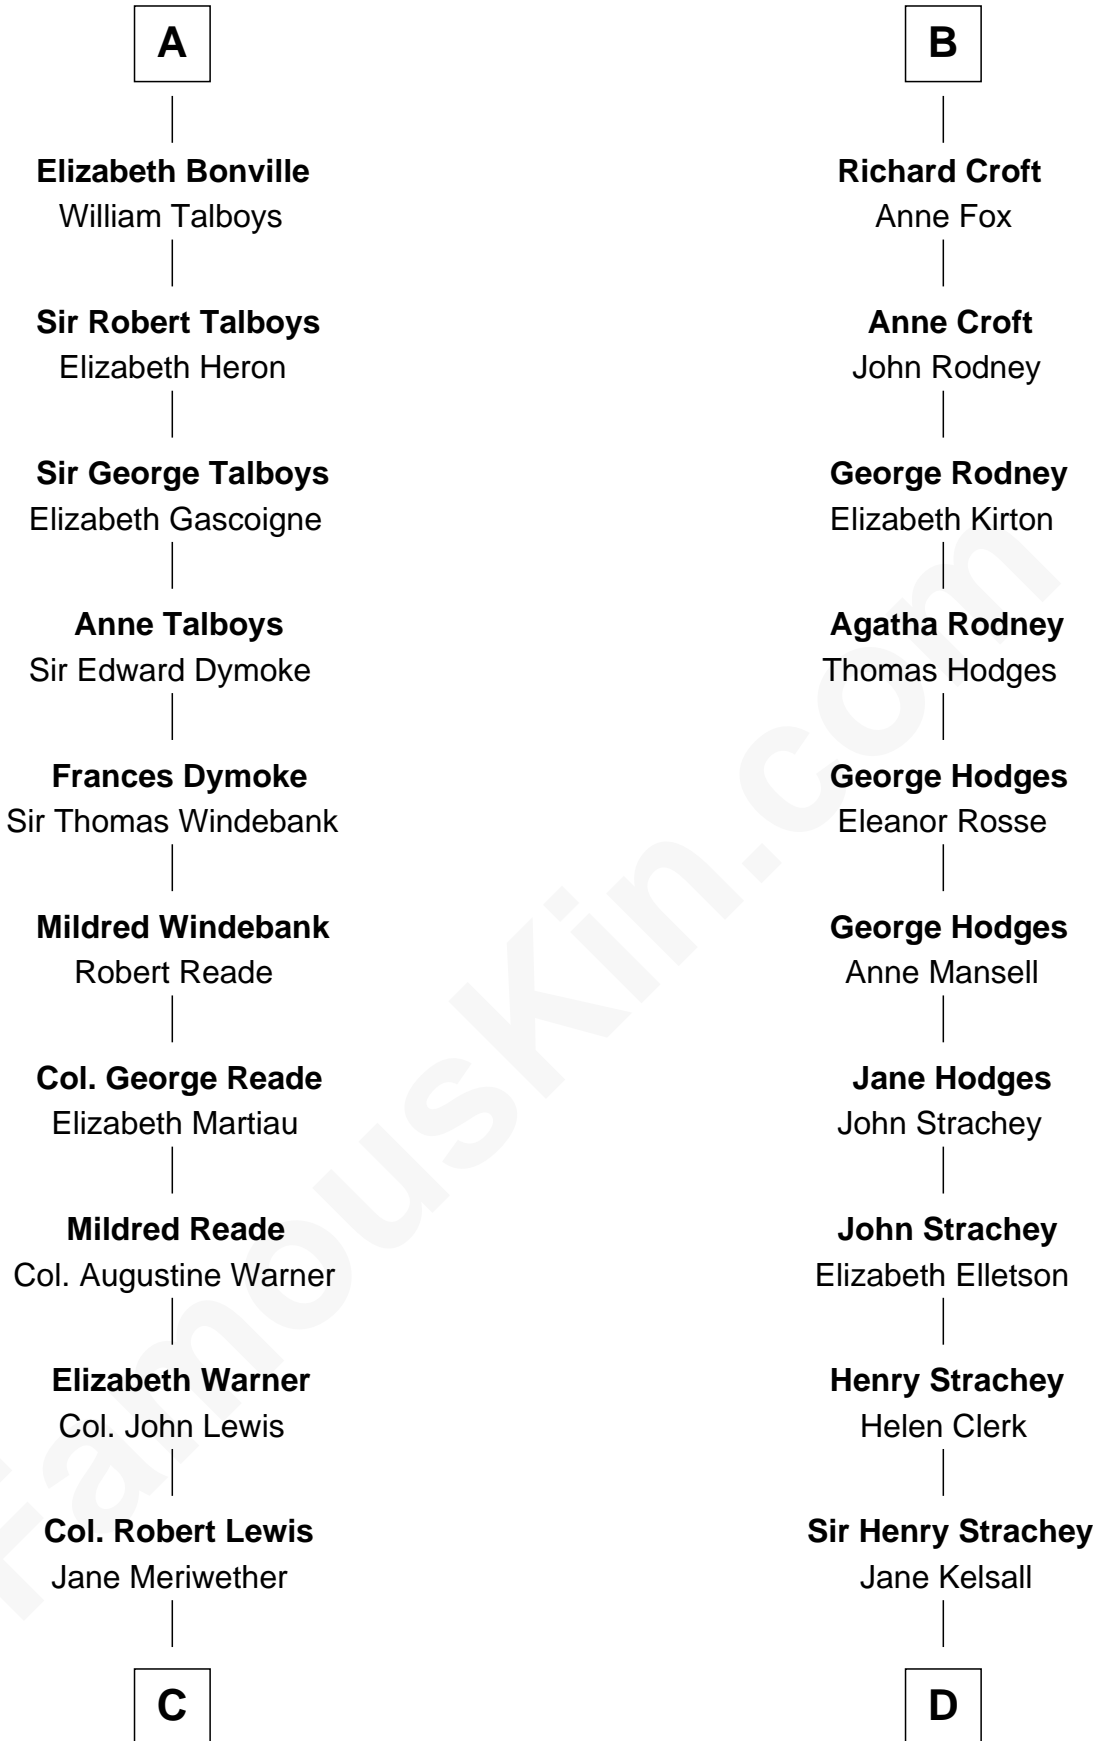

FamousKin.com Relationship Chart of

Meriwether Lewis

Lewis and Clark Expedition

18th cousin 1 time removed of

Lytton Strachey

Author and Co-Founder of Bloomsbury Group

Sir Roger de Somery

Nichole d'Aubenev

Margaret Hanmer

Janet ferch Owain

Sir John de Croft

William de Croft

Margaret Walwyn

B

C

William Lewis
Lucy Meriwether