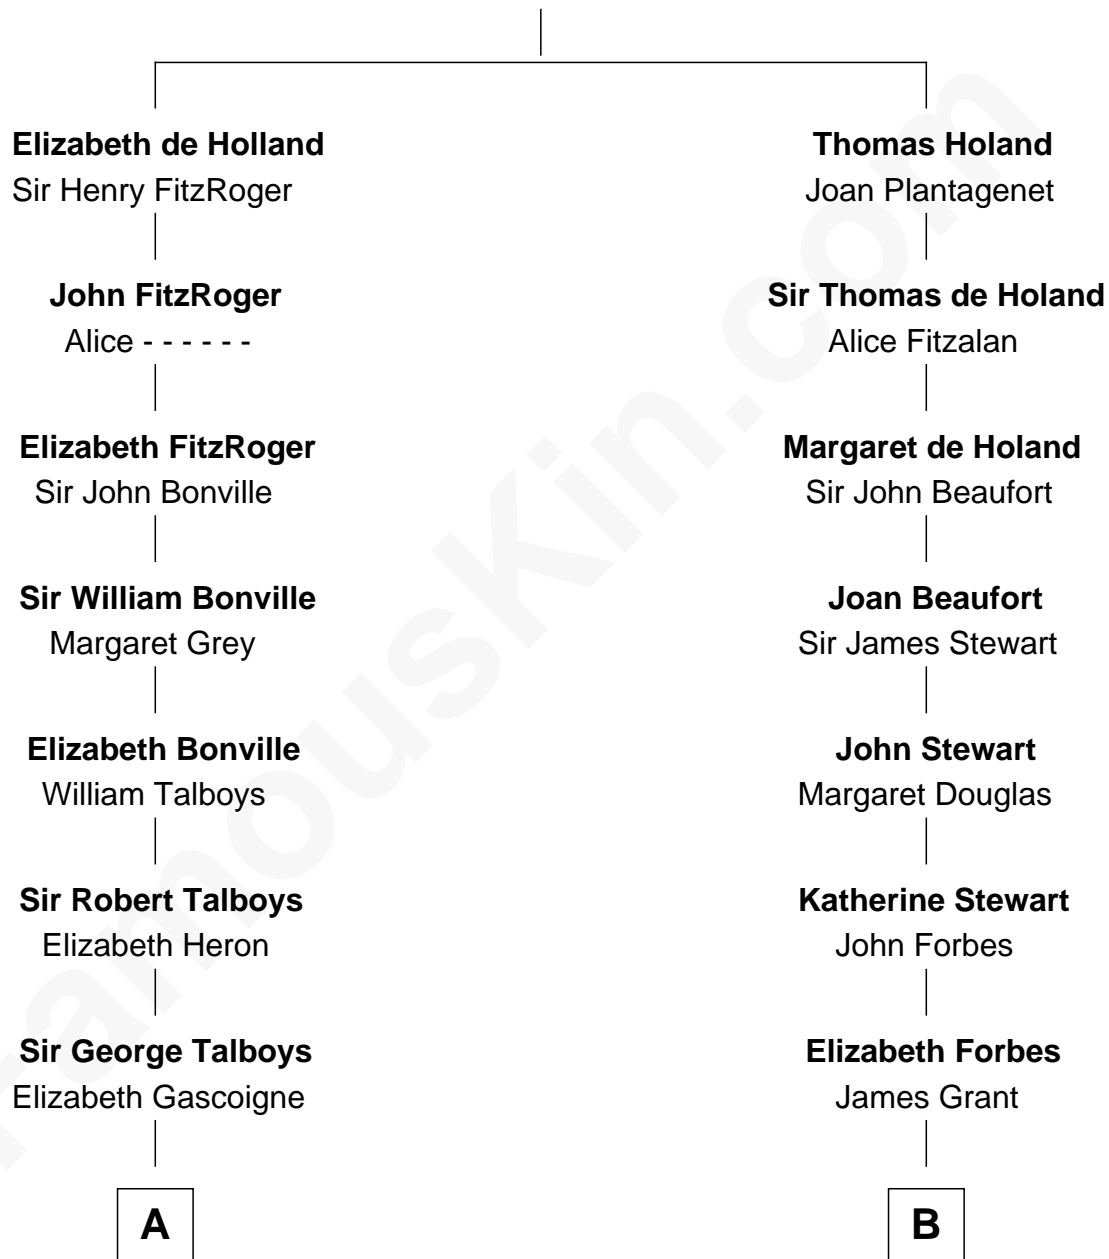

FamousKin.com Relationship Chart of

Meriwether Lewis

Lewis and Clark Expedition

15th cousin 2 times removed of

Lytton Strachey

Author and Co-Founder of Bloomsbury Group

Sir Robert de Holland

Maude la Zouche

A

Anne Talboys
Sir Edward Dymoke

Frances Dymoke
Sir Thomas Windebank

Mildred Windebank
Robert Reade

Col. George Reade
Elizabeth Martiau

Mildred Reade
Col. Augustine Warner

Elizabeth Warner
Col. John Lewis

Col. Robert Lewis
Jane Meriwether

William Lewis
Lucy Meriwether

Meriwether Lewis
Lewis and Clark Expedition

B

John Grant
Janet Leslie

Patrick Grant
Jean Gordon

John Grant
Margaret Dunbar

James Grant
Grizel Mor Mackintosh

Patrick Grant
Mary Grant