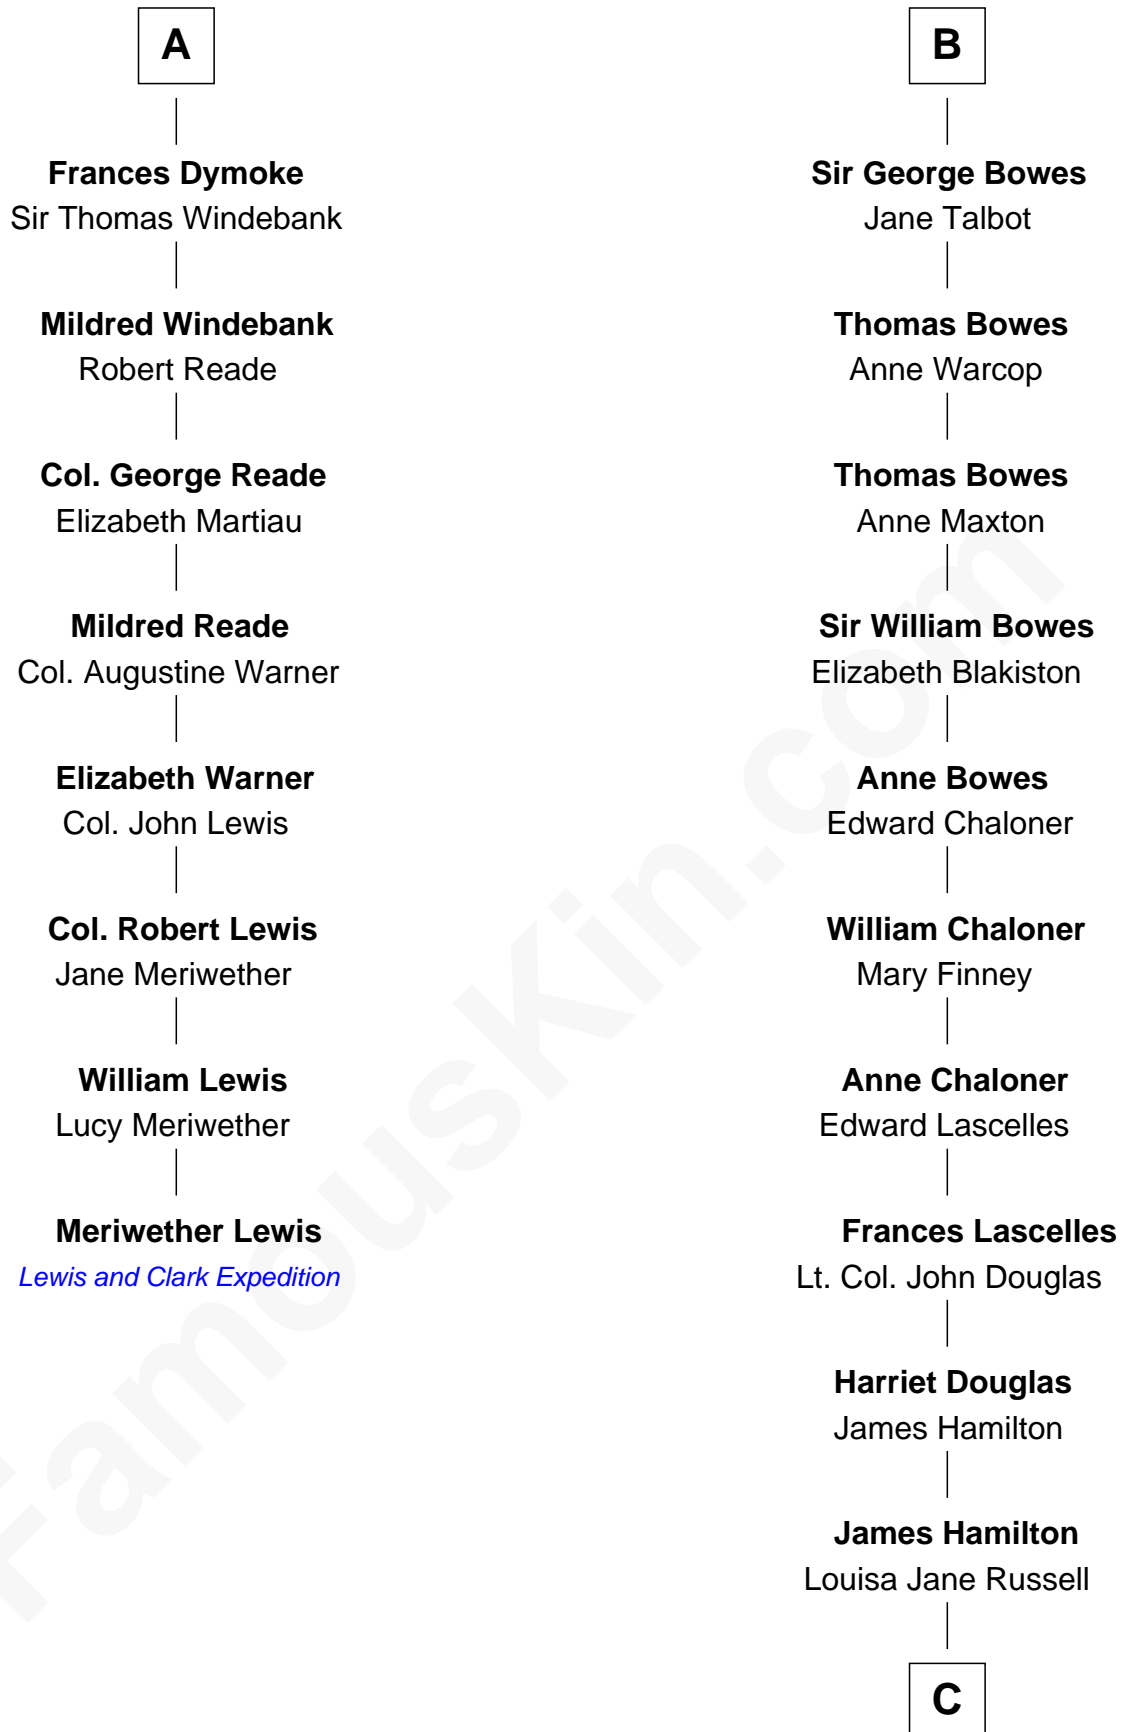

FamousKin.com Relationship Chart of

Meriwether Lewis

Lewis and Clark Expedition

14th cousin 7 times removed of

Sarah Ferguson

Duchess of York

Sir Geoffrey le Scrope

Ivetta de Ros

Joan - - - - -

Joan Scrope

Henry Fitzhugh

Henry FitzHugh

Elizabeth Grey

Sir William FitzHugh

Margery Willoughby

Maud FitzHugh

Sir William Bowes

Sir Ralph Bowes

Margery Conyers

Richard Bowes

Elizabeth Aske

B

C

Louisa Jane Hamilton

William Henry Walter Montagu-Douglas-Scott

Herbert Andrew Montagu-Douglas-Scott

Marie Josephine Edwards

Marian Louisa Montagu-Douglas-Scott

Andrew Henry Ferguson

Ronald Ivor Ferguson

Susan Mary Wright

Sarah Ferguson