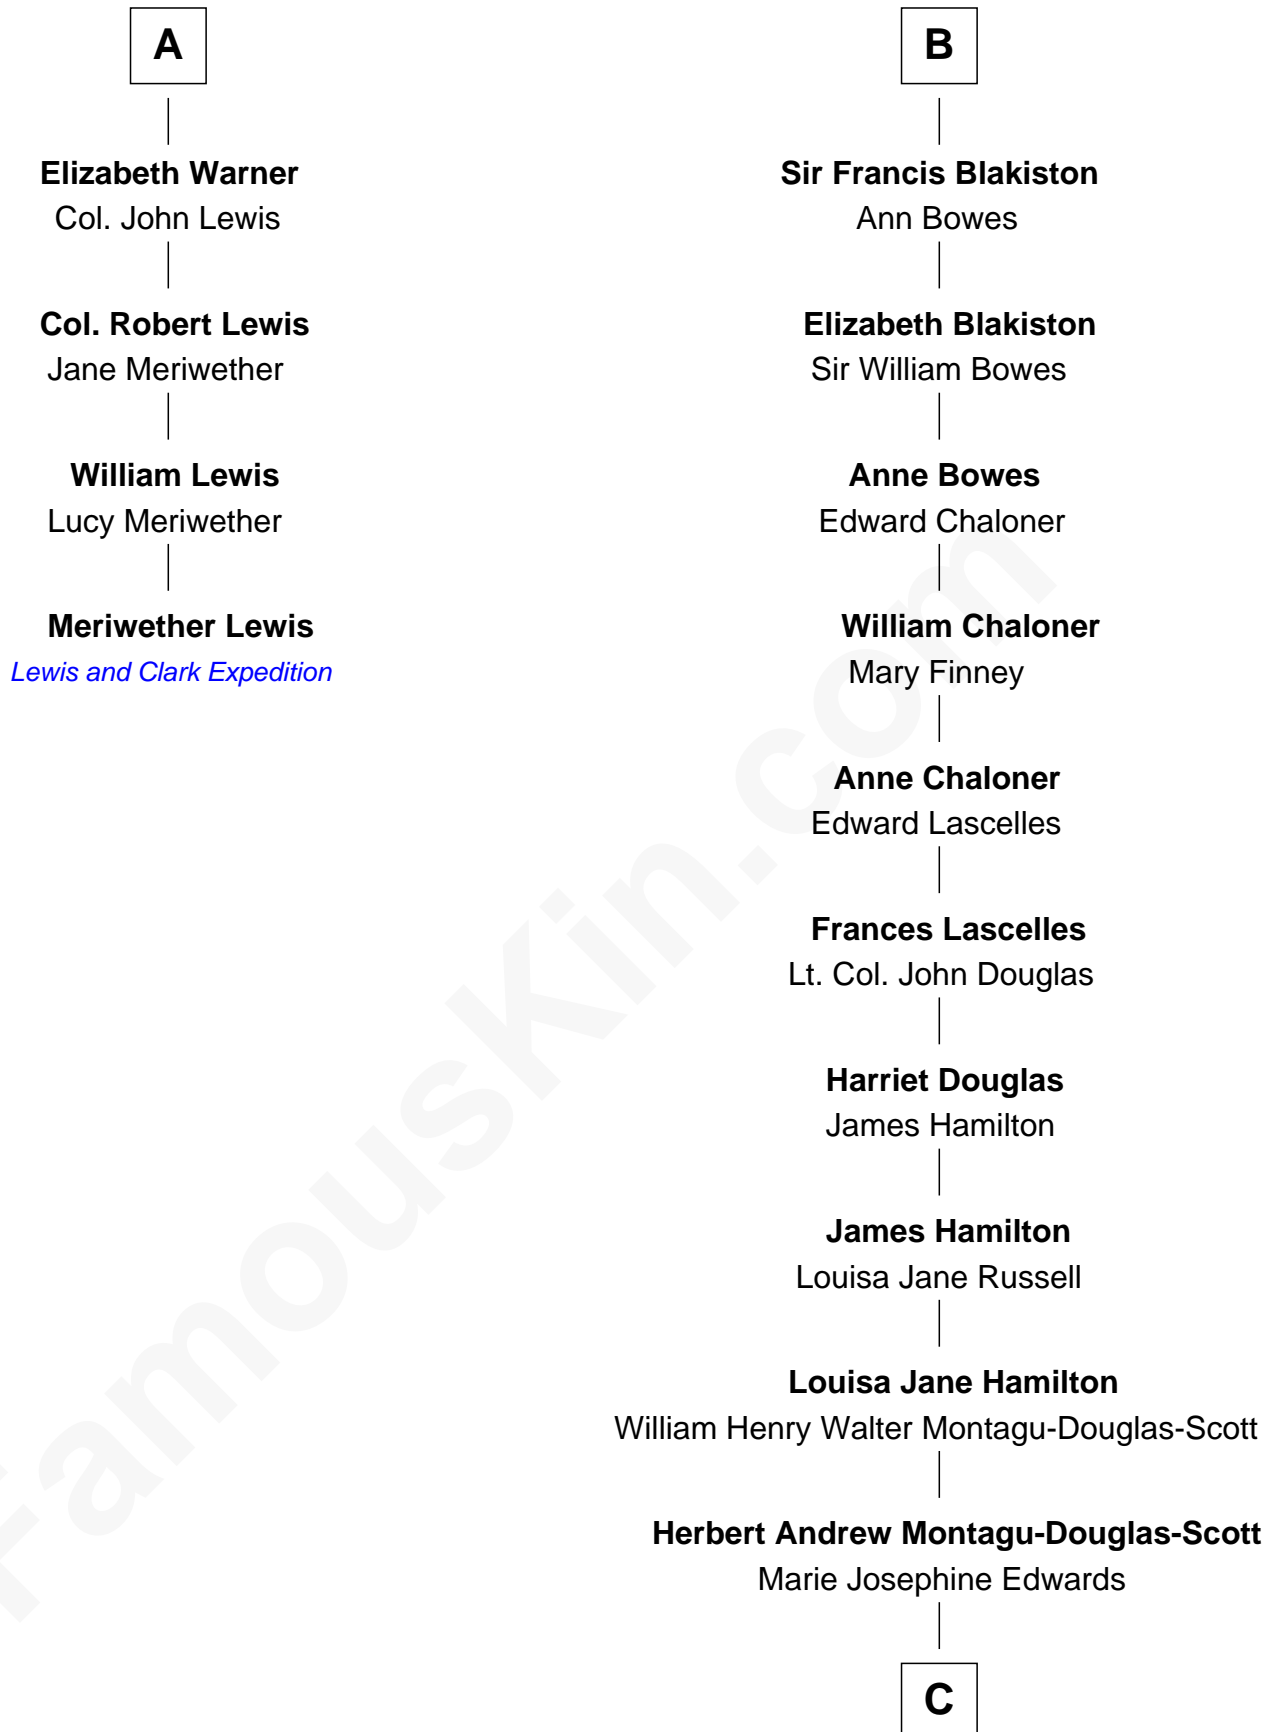

# FamousKin.com Relationship Chart of

**Meriwether Lewis**

*Lewis and Clark Expedition*

10th cousin 9 times removed of

**Sarah Ferguson**

*Duchess of York*

**Sir Lionel de Welles**

Joan de Waterton

**C**

**Marian Louisa Montagu-Douglas-Scott**

Andrew Henry Ferguson

**Ronald Ivor Ferguson**

Susan Mary Wright

**Sarah Ferguson**

*Duchess of York*

FamousKin.com