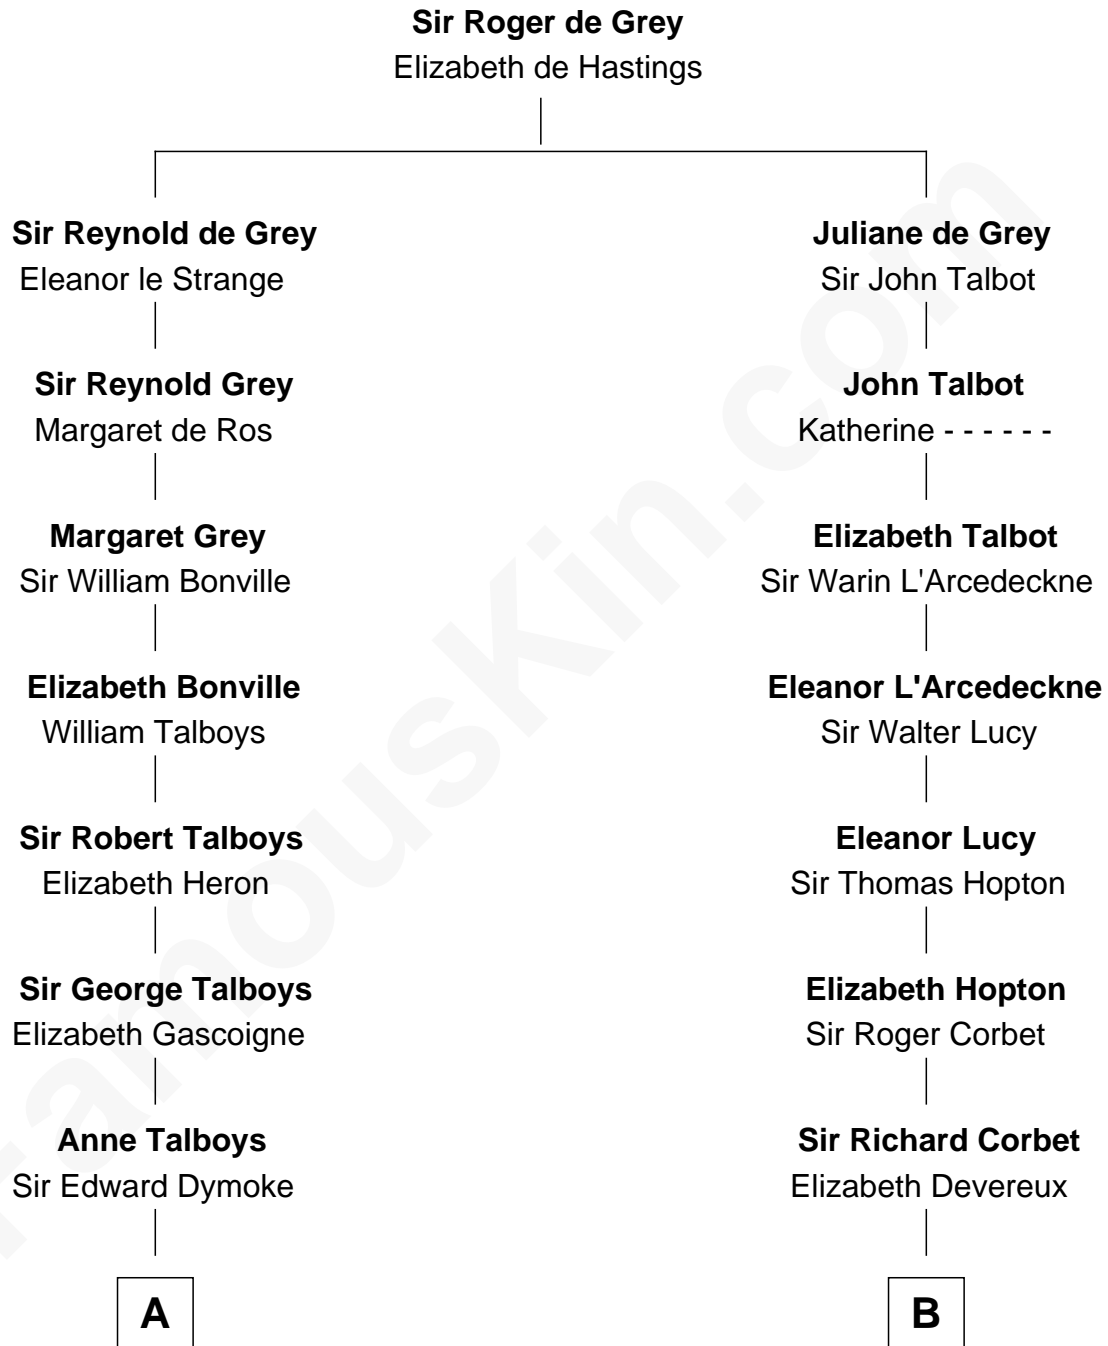

# FamousKin.com Relationship Chart of

**Meriwether Lewis**

*Lewis and Clark Expedition*

14th cousin 5 times removed of

**Olivia De Havilland**

*Movie Actress*

**C**

**Margaret Letitia Molesworth**  
Charles Richard De Havilland

**Walter Augustus De Havilland**  
Lillian Augusta Ruse

**Olivia De Havilland**  
*Movie Actress*

FamousKin.com