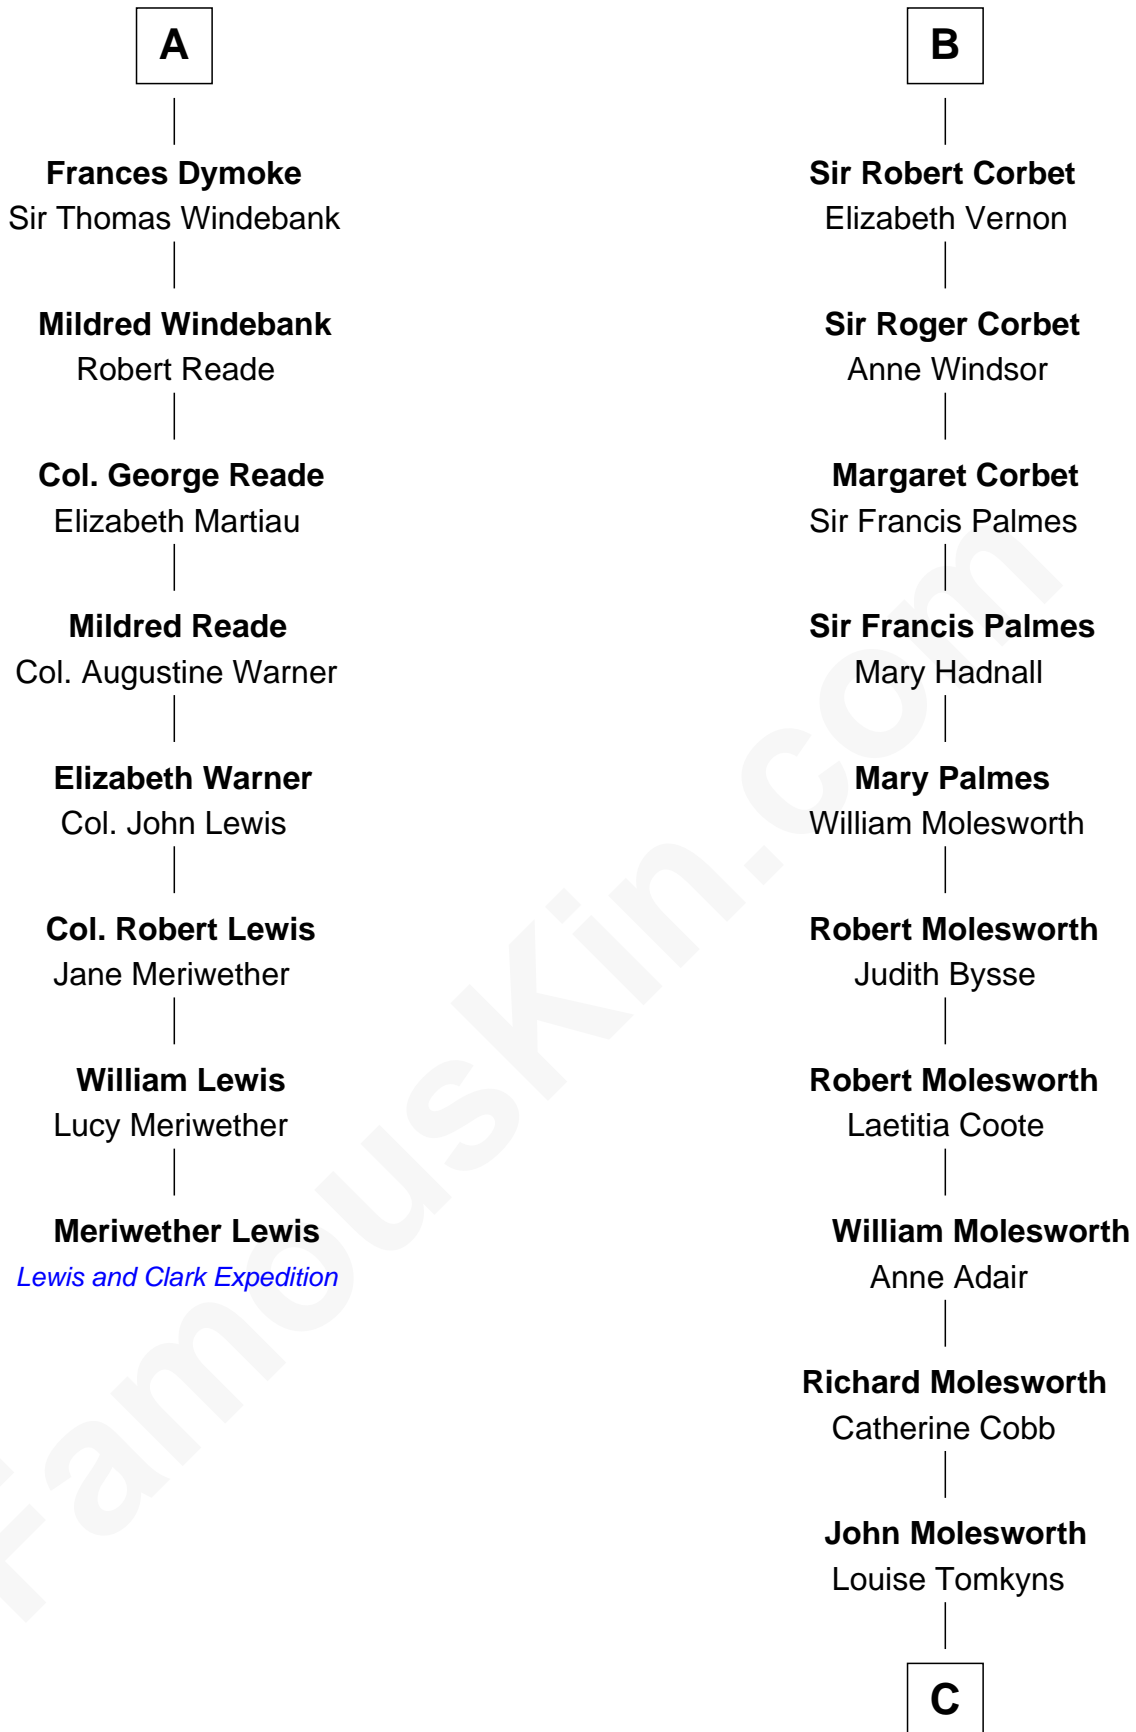

# FamousKin.com Relationship Chart of

**Meriwether Lewis**

*Lewis and Clark Expedition*

14th cousin 5 times removed of

**Olivia De Havilland**

*Movie Actress*

**C**

**Margaret Letitia Molesworth**  
Charles Richard De Havilland

**Walter Augustus De Havilland**  
Lillian Augusta Ruse

**Olivia De Havilland**  
*Movie Actress*

FamousKin.com