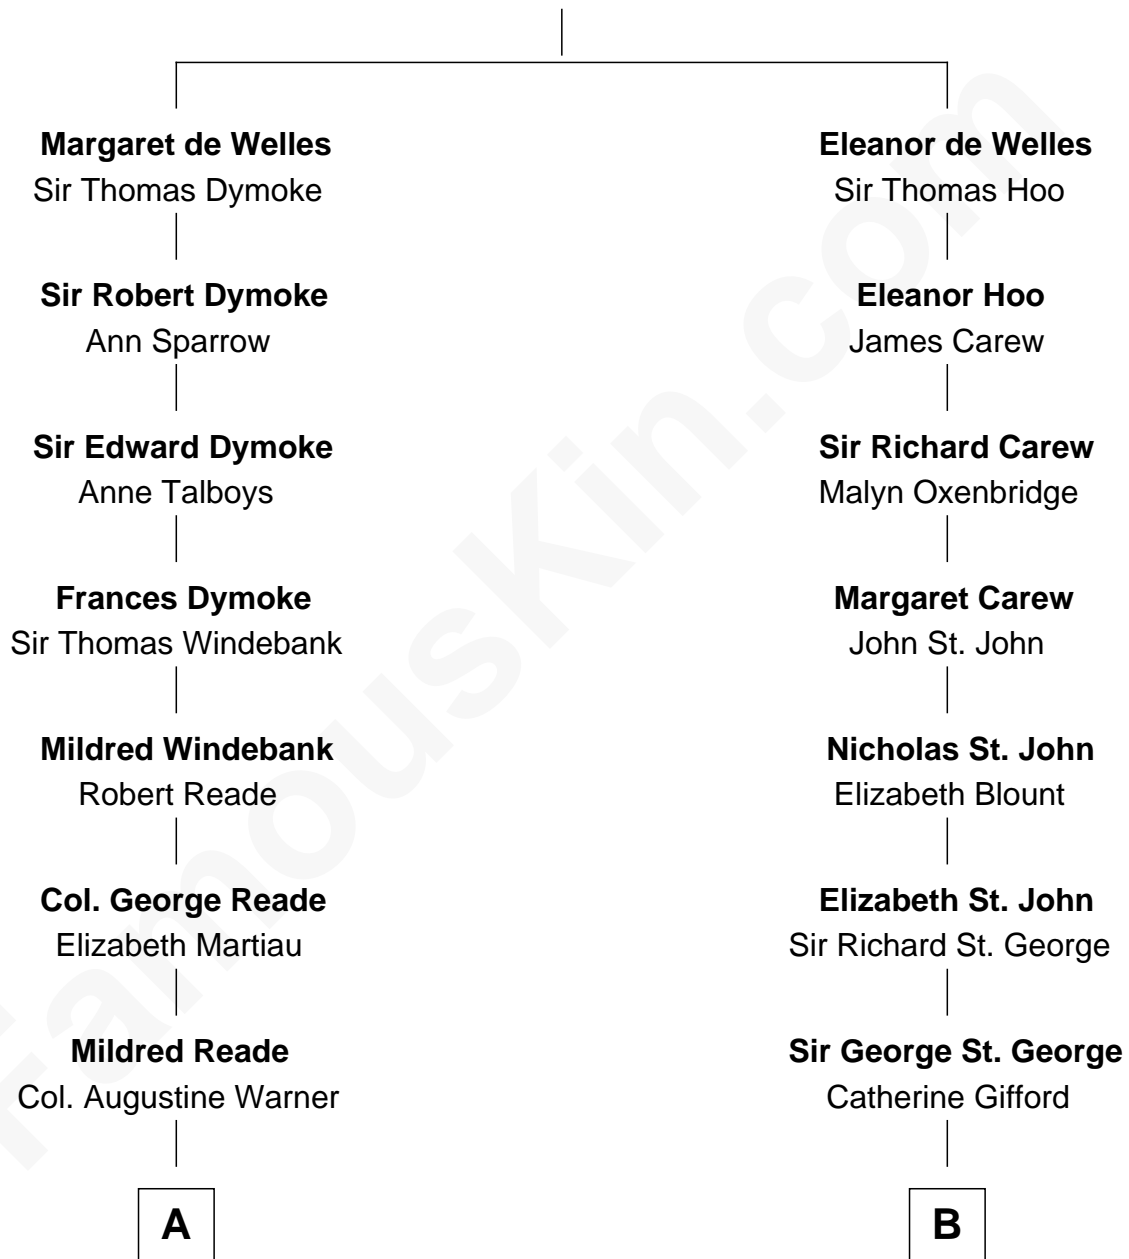

# FamousKin.com Relationship Chart of

**Meriwether Lewis**

*Lewis and Clark Expedition*

10th cousin 4 times removed of

**Olivia De Havilland**

*Movie Actress*

**Sir Lionel de Welles**

Joan de Waterton

**A**

**Elizabeth Warner**

Col. John Lewis

**Col. Robert Lewis**

Jane Meriwether

**William Lewis**

Lucy Meriwether

**Meriwether Lewis**

*Lewis and Clark Expedition*

**B**

**Mary St. George**

Richard Coote

**Laetitia Coote**

Robert Molesworth

**William Molesworth**

Anne Adair