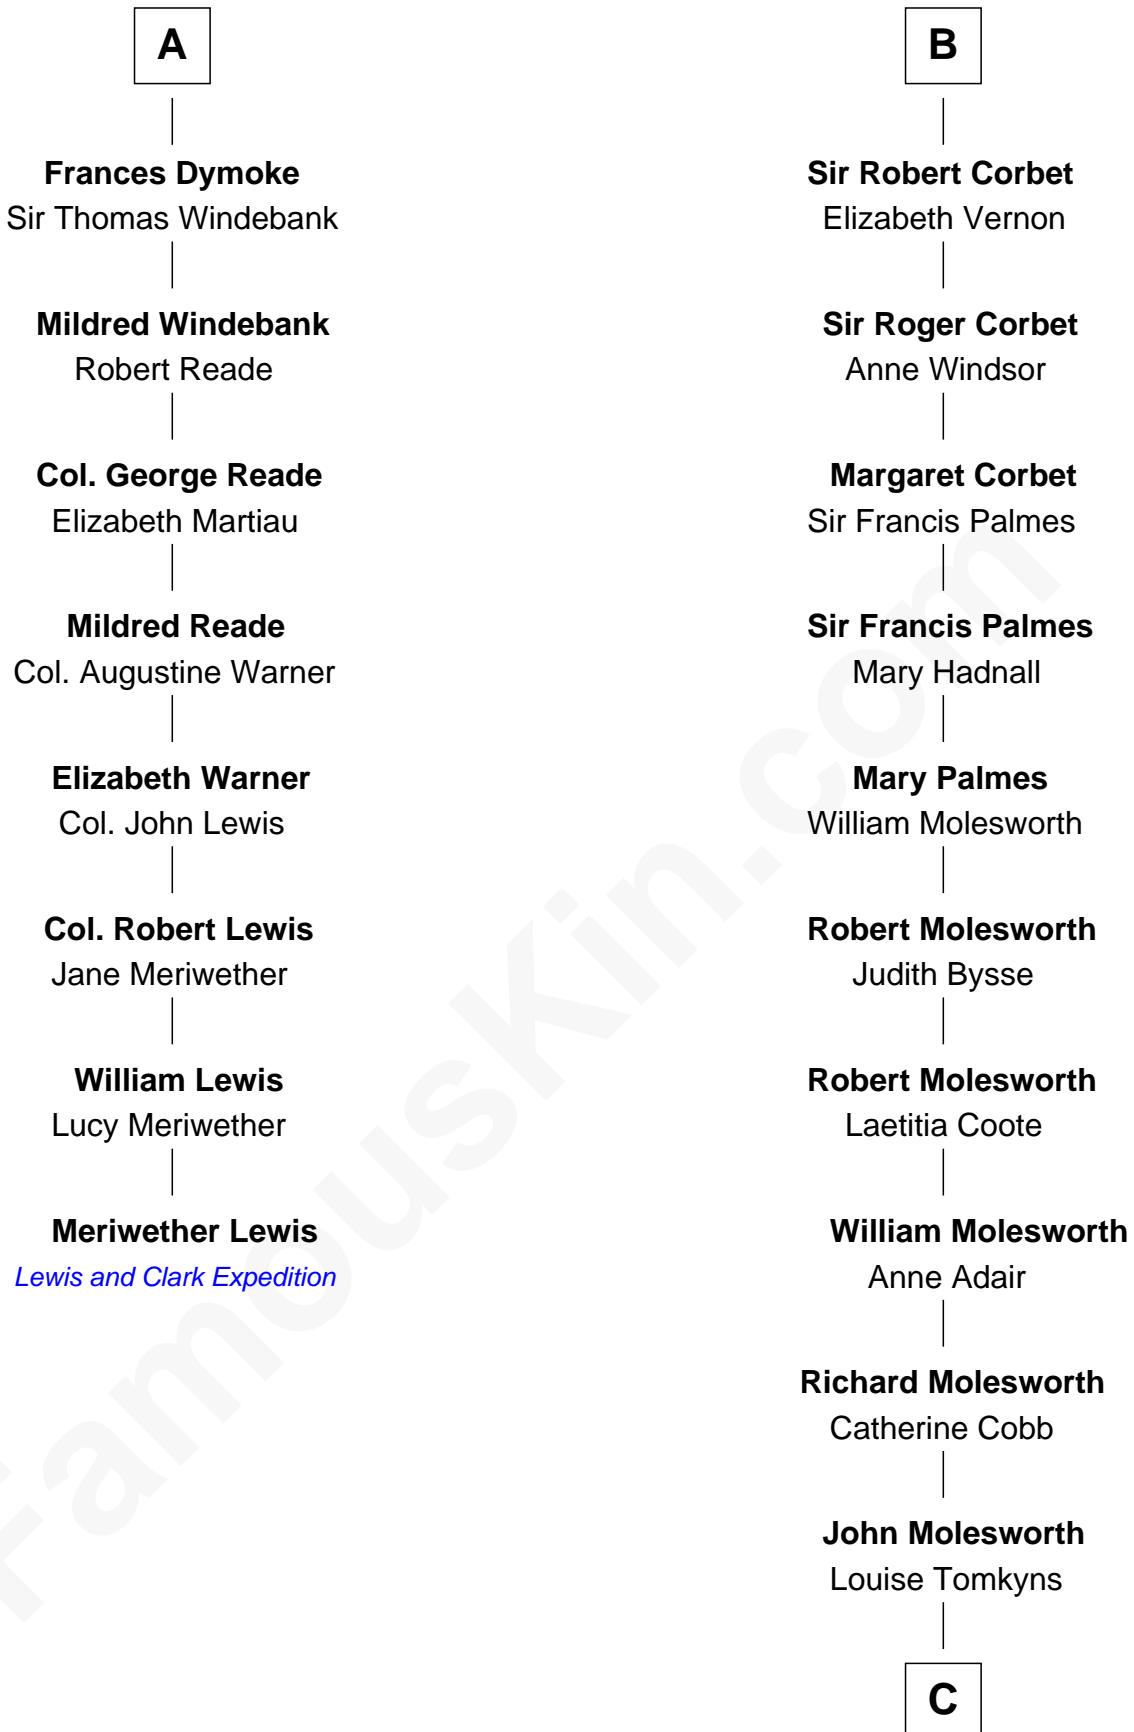

FamousKin.com Relationship Chart of

Meriwether Lewis

Lewis and Clark Expedition

14th cousin 5 times removed of

Joan Fontaine

Movie Actress

C

Margaret Letitia Molesworth
Charles Richard De Havilland

Walter Augustus De Havilland
Lillian Augusta Ruse

Joan Fontaine
Movie Actress

FamousKin.com