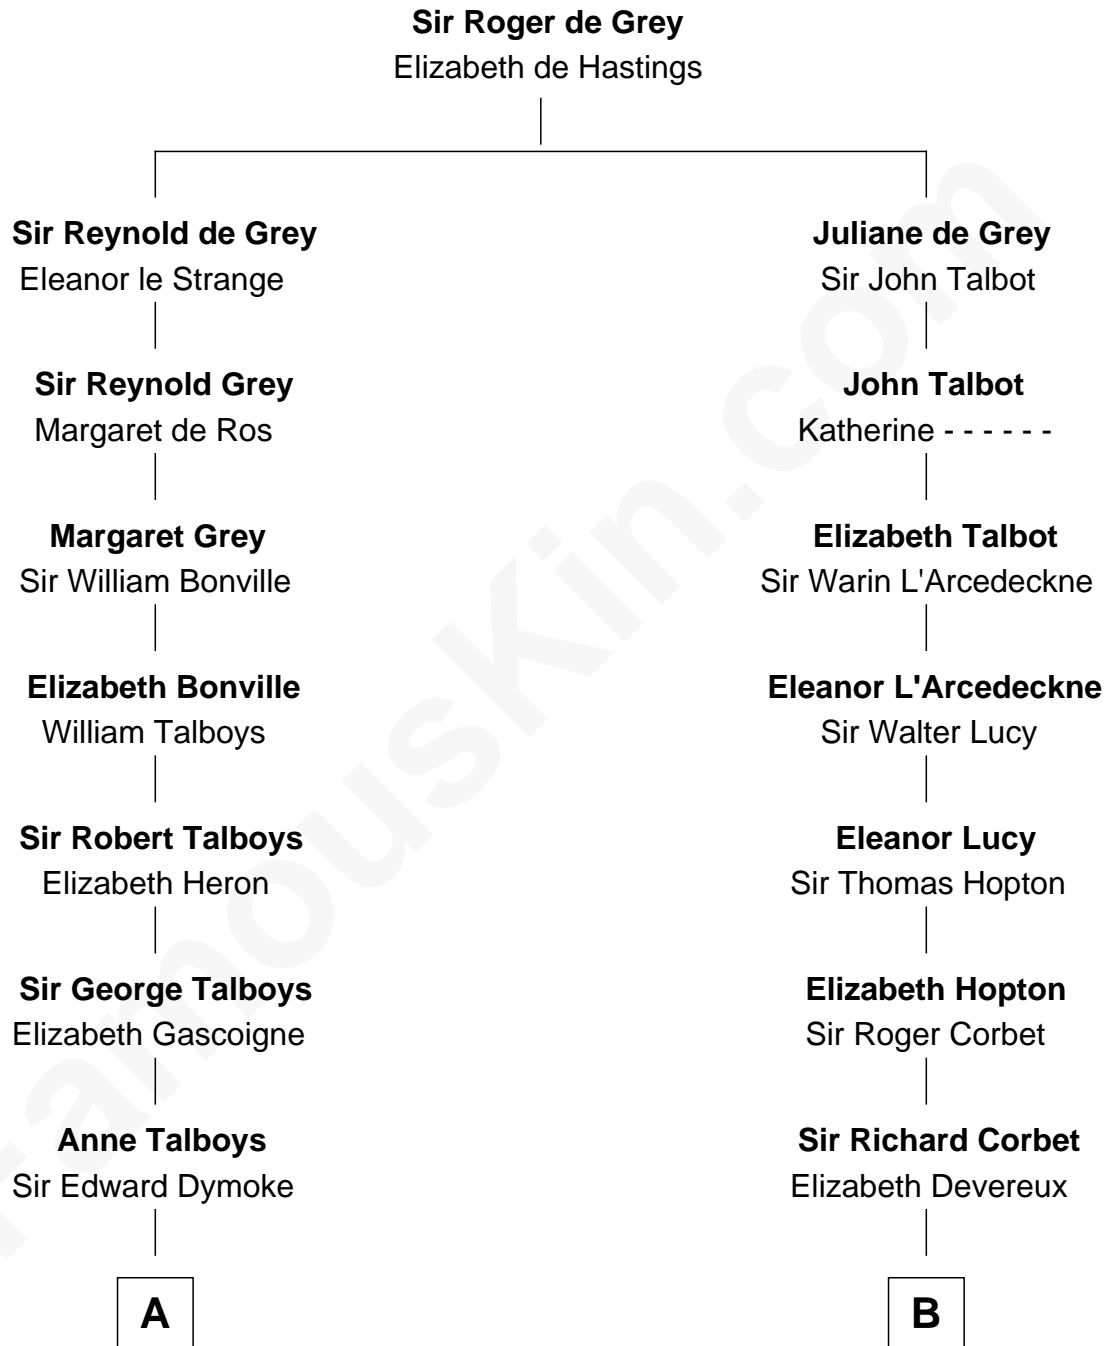

FamousKin.com Relationship Chart of

Meriwether Lewis

Lewis and Clark Expedition

14th cousin 5 times removed of

Joan Fontaine

Movie Actress

C

Margaret Letitia Molesworth
Charles Richard De Havilland

Walter Augustus De Havilland
Lillian Augusta Ruse

Joan Fontaine
Movie Actress

FamousKin.com