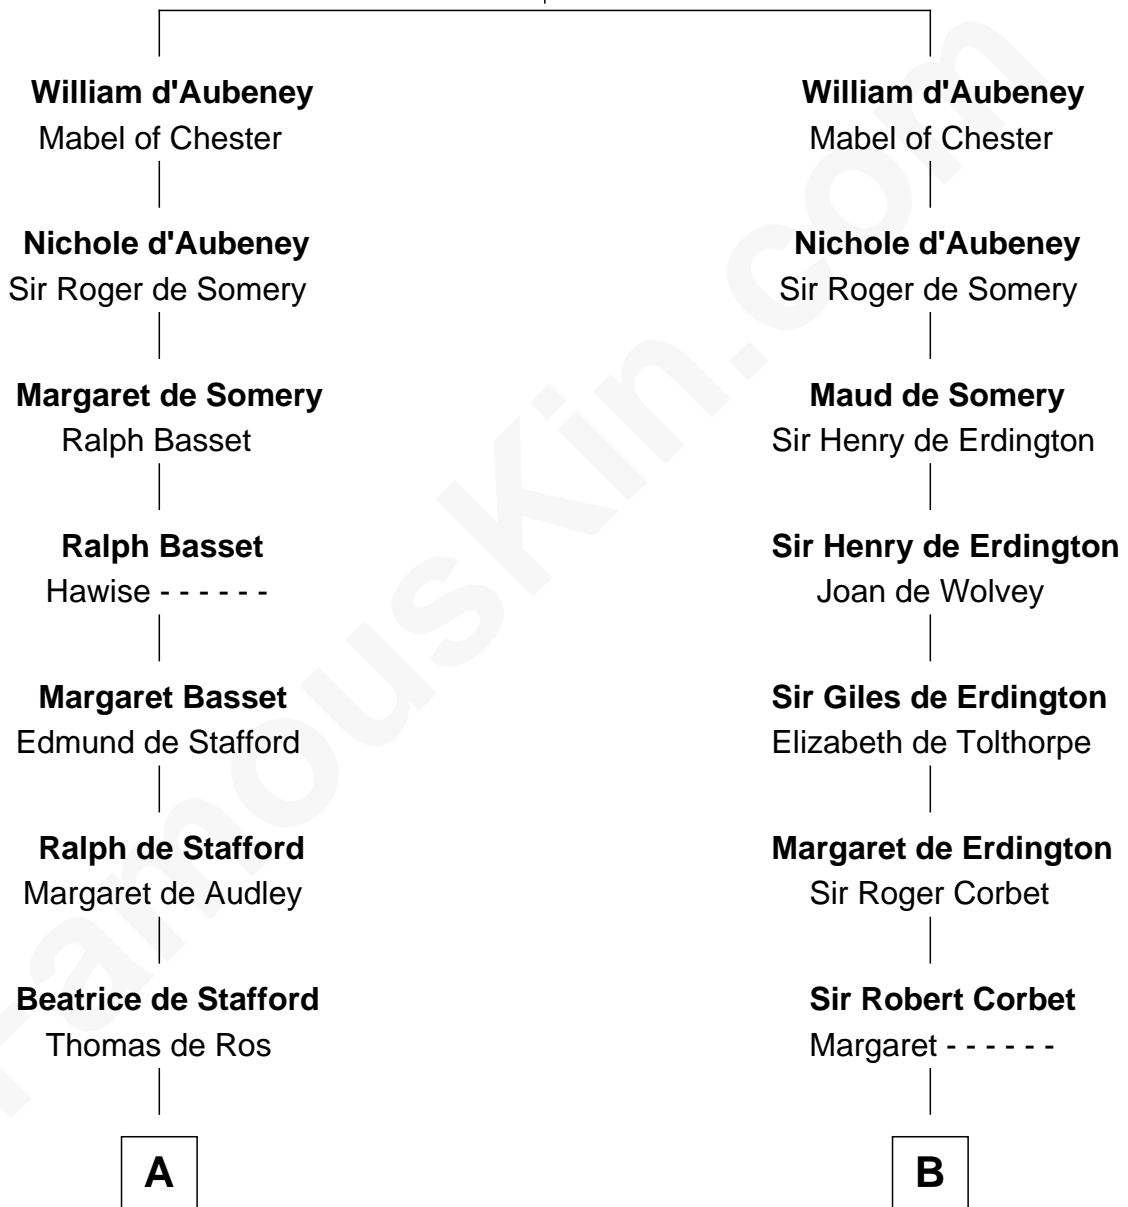

FamousKin.com Relationship Chart of

Meriwether Lewis

Lewis and Clark Expedition

20th cousin 1 time removed of

Joan Fontaine

Movie Actress

William d'Aubenev

Maud de St. Hilary

C

Elizabeth Warner

Col. John Lewis

Col. Robert Lewis

Jane Meriwether

William Lewis

Lucy Meriwether

Meriwether Lewis

Lewis and Clark Expedition

D

Richard Molesworth

Catherine Cobb

John Molesworth

Louise Tomkyns

Margaret Letitia Molesworth

Charles Richard De Havilland