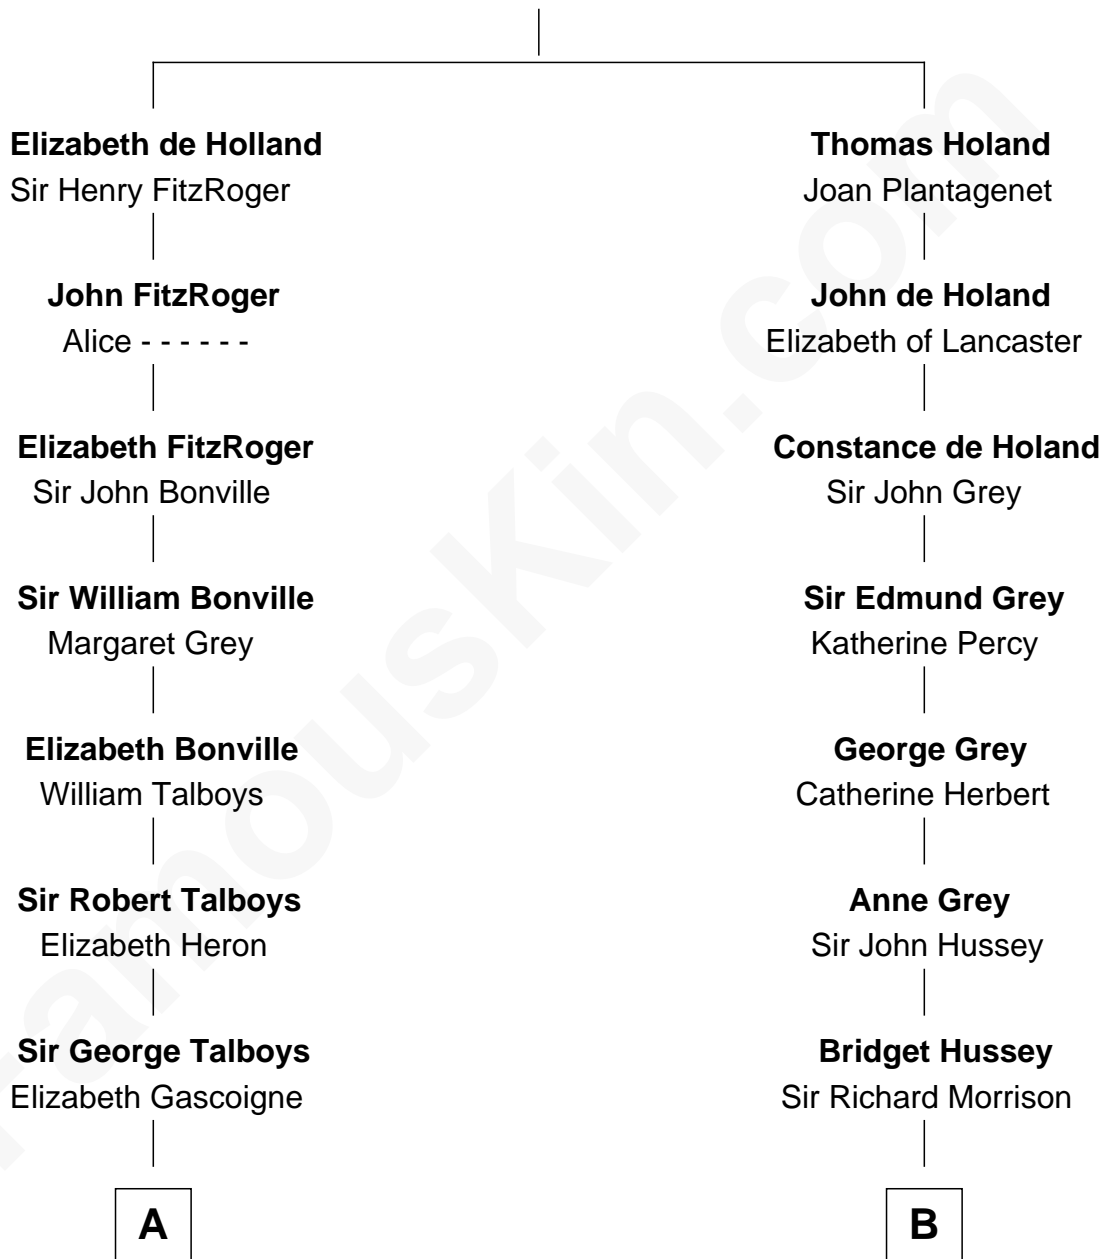

# FamousKin.com Relationship Chart of

**Meriwether Lewis**

*Lewis and Clark Expedition*

12th cousin 3 times removed of

**George Clinton**

*4th U.S. Vice President*

**Sir Robert de Holland**

Maude la Zouche

**A**

**Anne Talboys**  
Sir Edward Dymoke

**Frances Dymoke**  
Sir Thomas Windebank

**Mildred Windebank**  
Robert Reade

**Col. George Reade**  
Elizabeth Martiau

**Mildred Reade**  
Col. Augustine Warner

**Elizabeth Warner**  
Col. John Lewis

**Col. Robert Lewis**  
Jane Meriwether

**William Lewis**  
Lucy Meriwether

**Meriwether Lewis**  
*Lewis and Clark Expedition*

**B**

**Elizabeth Morrison**  
Sir Henry Clinton