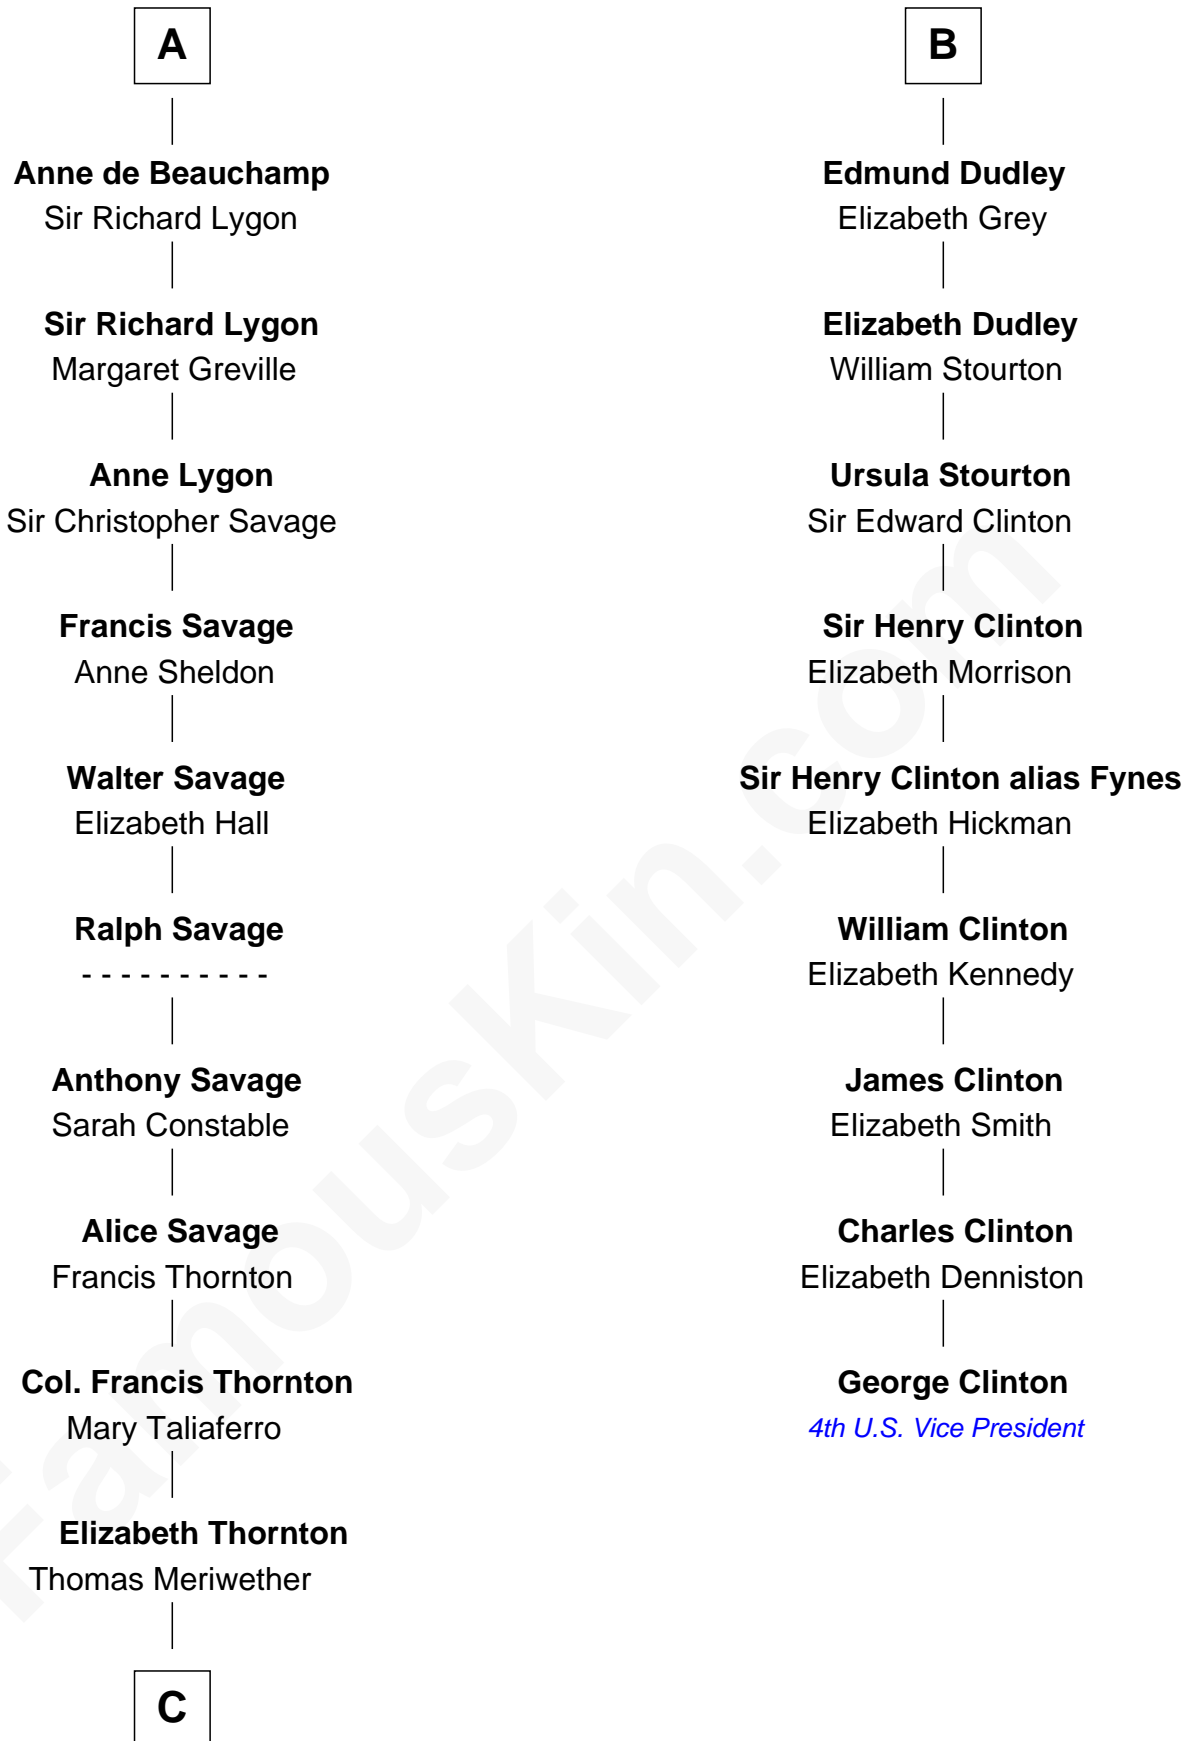

FamousKin.com Relationship Chart of

Meriwether Lewis

Lewis and Clark Expedition

15th cousin 3 times removed of

George Clinton

4th U.S. Vice President

Sir Hugh le Despencer

Isabella de Beauchamp

C

—
Lucy Meriwether

William Lewis

—
Meriwether Lewis

Lewis and Clark Expedition

FamousKin.com