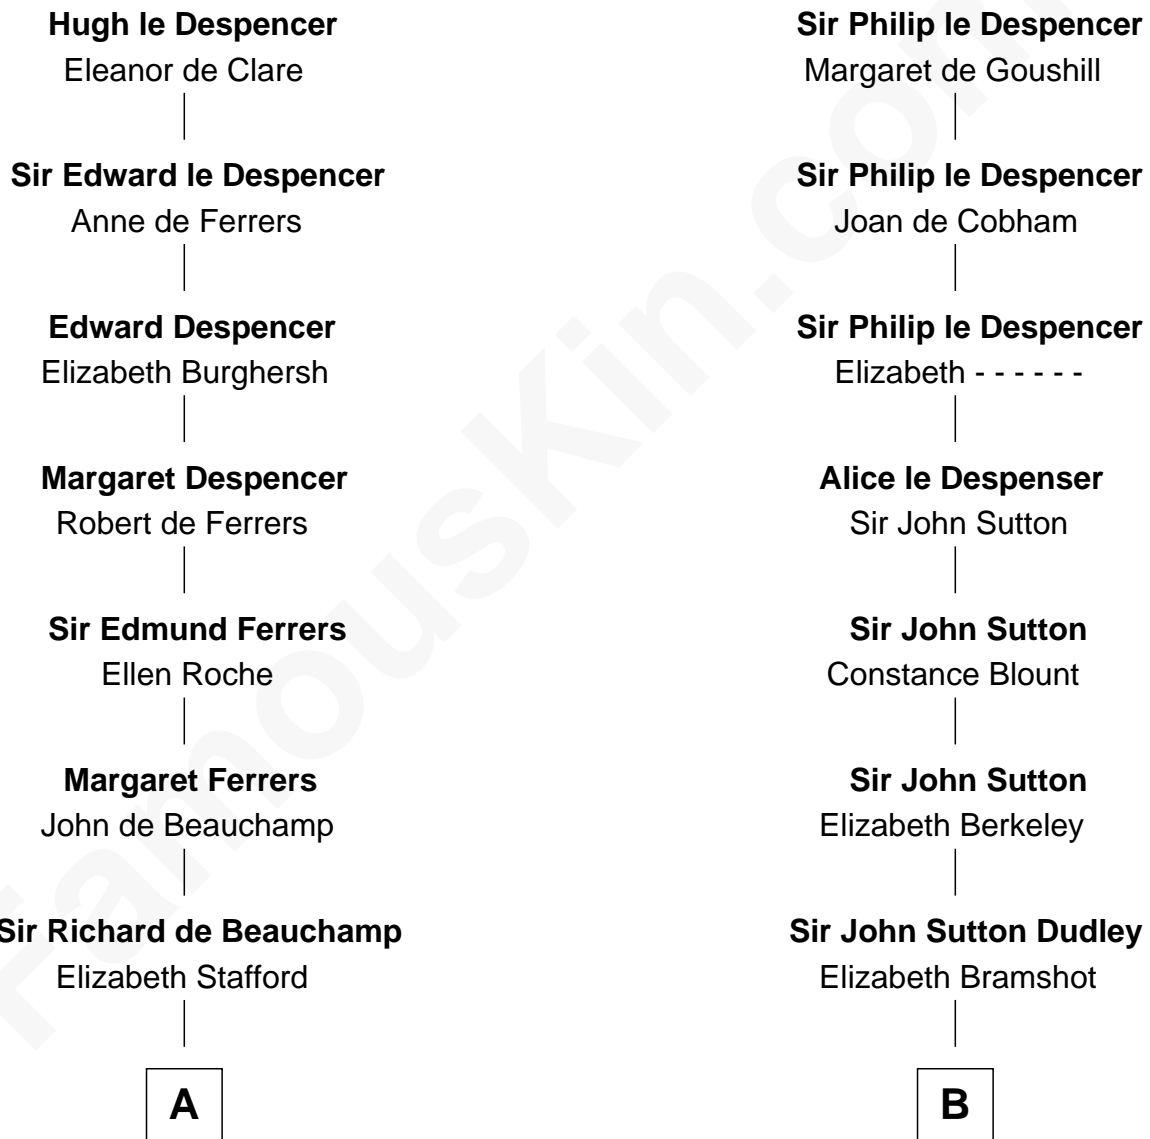

FamousKin.com Relationship Chart of

Meriwether Lewis

Lewis and Clark Expedition

15th cousin 3 times removed of

George Clinton

4th U.S. Vice President

Sir Hugh le Despencer

Isabella de Beauchamp

C

—
Lucy Meriwether

William Lewis

—
Meriwether Lewis

Lewis and Clark Expedition

FamousKin.com