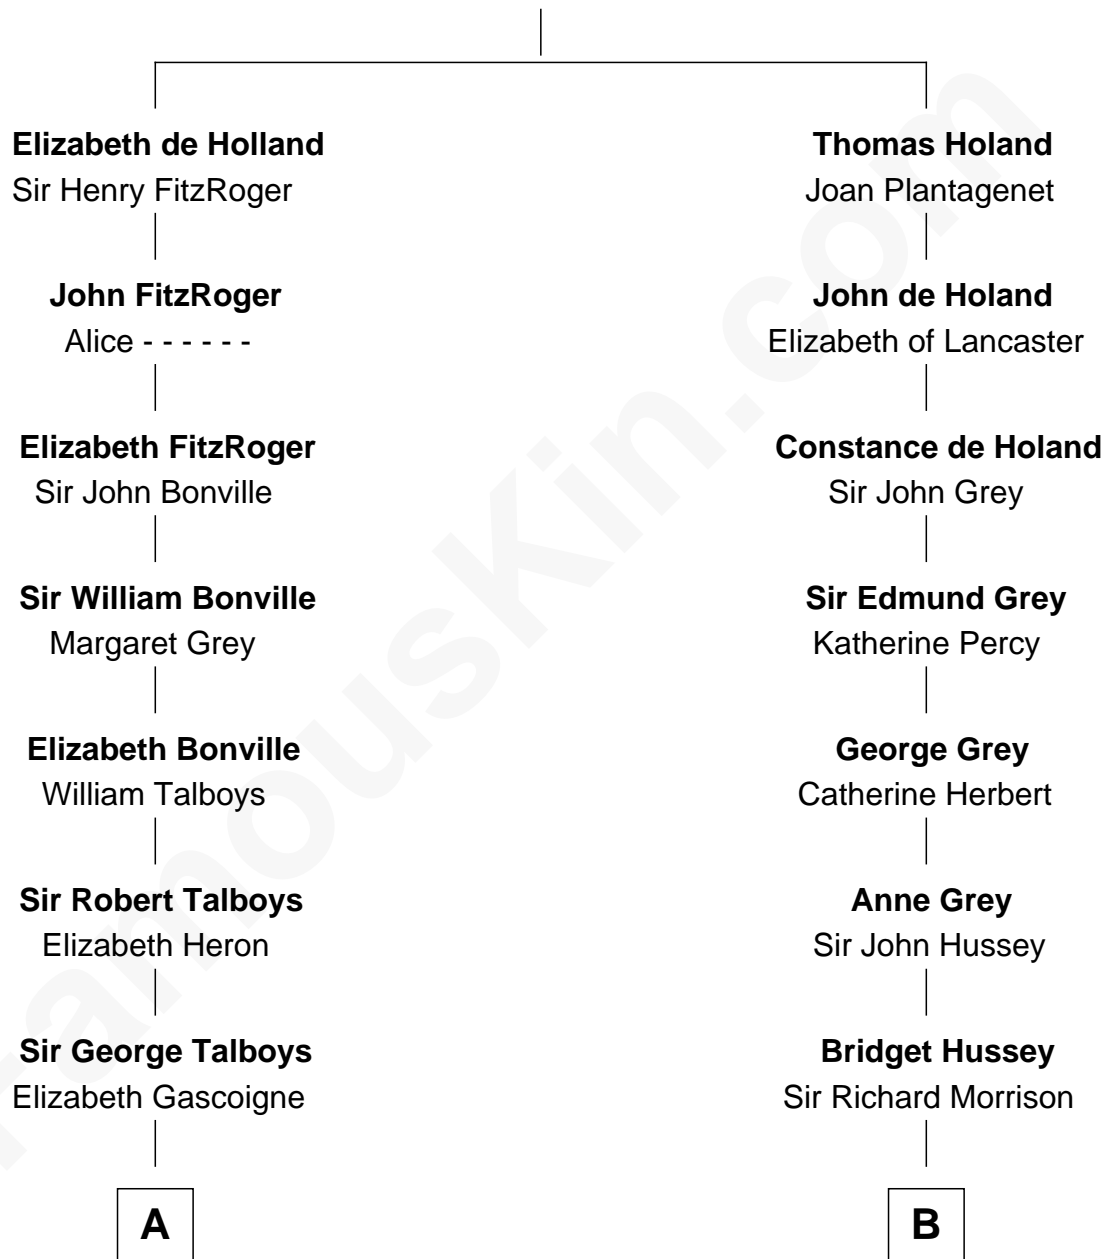

FamousKin.com Relationship Chart of

Meriwether Lewis

Lewis and Clark Expedition

13th cousin 2 times removed of

DeWitt Clinton

6th Governor of New York

Sir Robert de Holland

Maude la Zouche

A

Anne Talboys
Sir Edward Dymoke

Frances Dymoke
Sir Thomas Windebank

Mildred Windebank
Robert Reade

Col. George Reade
Elizabeth Martiau

Mildred Reade
Col. Augustine Warner

Elizabeth Warner
Col. John Lewis

Col. Robert Lewis
Jane Meriwether

William Lewis
Lucy Meriwether

Meriwether Lewis
Lewis and Clark Expedition

B

Elizabeth Morrison
Sir Henry Clinton

Sir Henry Clinton alias Fynes
Elizabeth Hickman

William Clinton
Elizabeth Kennedy

James Clinton
Elizabeth Smith