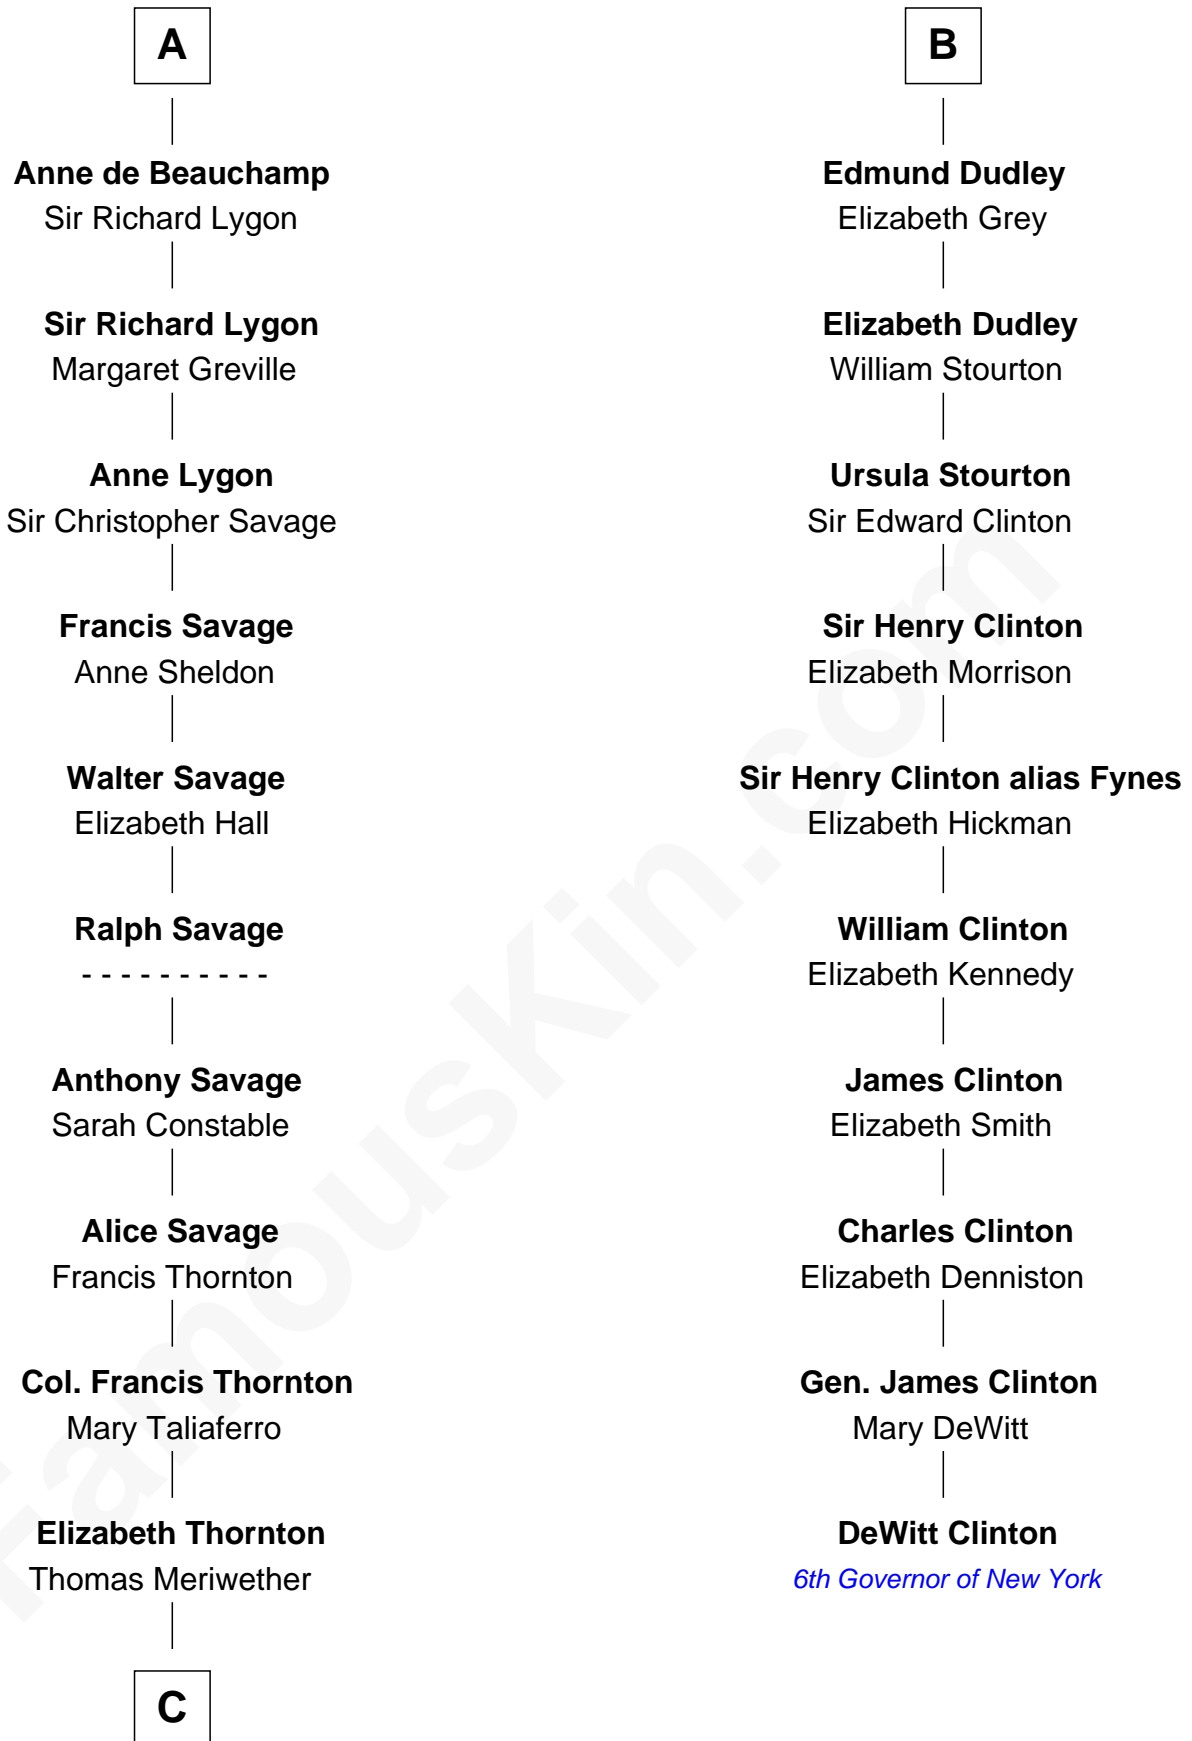

# FamousKin.com Relationship Chart of

**Meriwether Lewis**

*Lewis and Clark Expedition*

16th cousin 2 times removed of

**DeWitt Clinton**

*6th Governor of New York*

**Sir Hugh le Despencer**

Isabella de Beauchamp

Margaret de Goushill

**Sir Philip le Despencer**

Joan de Cobham

**Sir Philip le Despencer**

Elizabeth - - - - -

**Alice le Despenser**

Sir John Sutton

**Sir John Sutton**

Constance Blount

**Sir John Sutton**

Elizabeth Berkeley

**Sir John Sutton Dudley**

Elizabeth Bramshot

**B**

**C**

—  
**Lucy Meriwether**

William Lewis

—  
**Meriwether Lewis**

*Lewis and Clark Expedition*

FamousKin.com