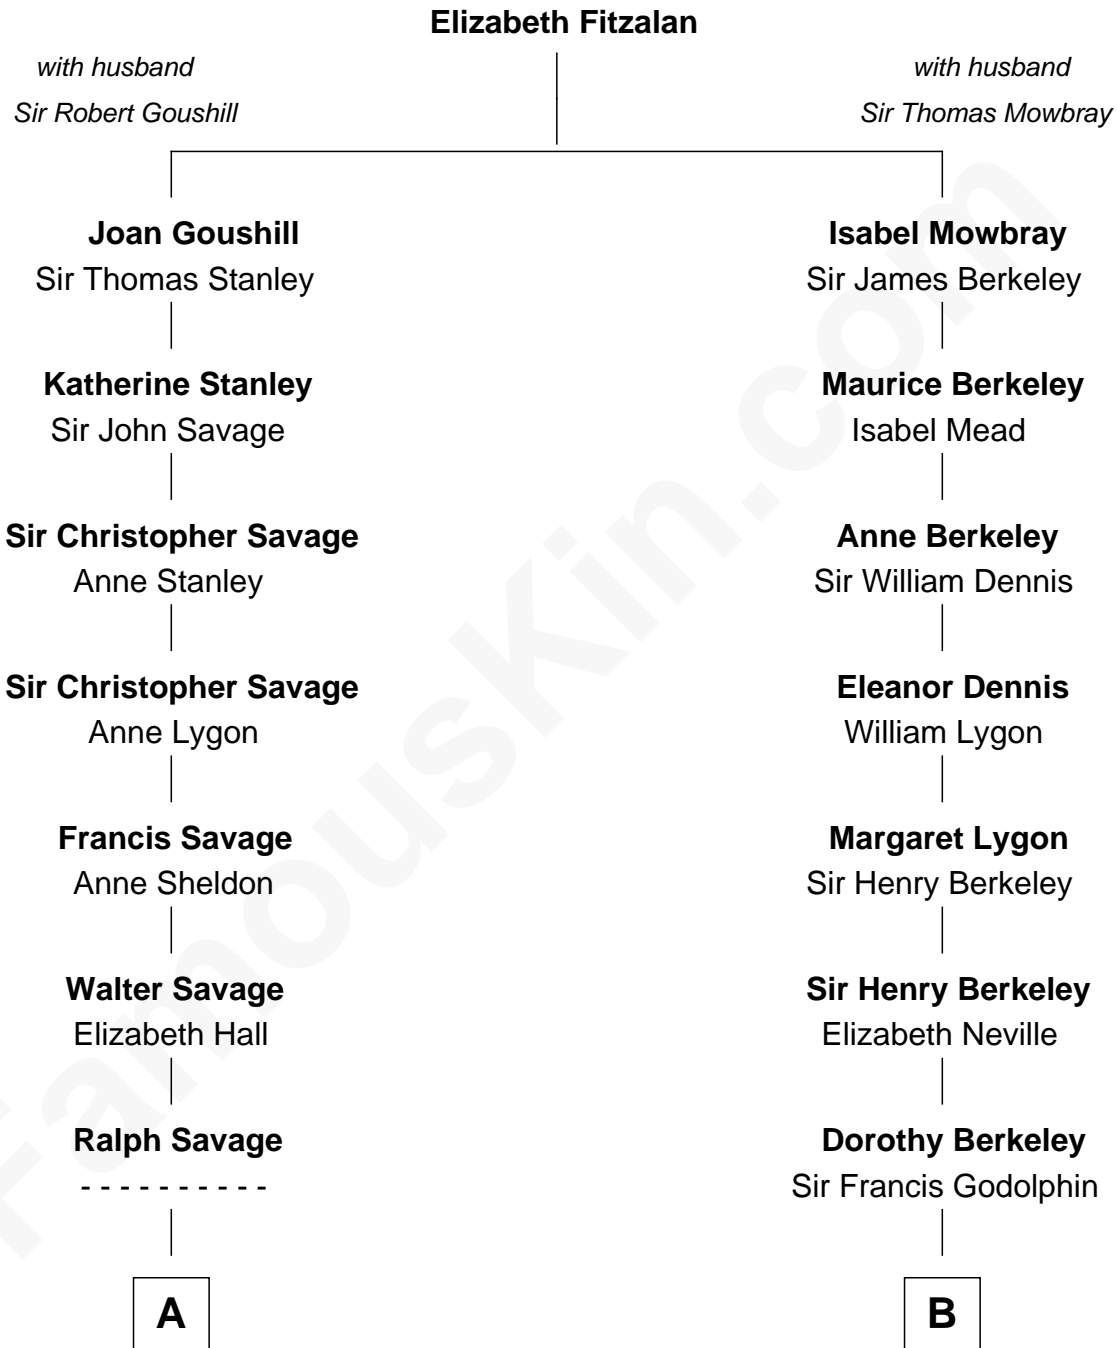

# FamousKin.com Relationship Chart of

**Meriwether Lewis**

*Lewis and Clark Expedition*

12th cousin of

**Lt. Gen. James Brudenell**

*Leader of the "Charge of the Light Brigade"*

**A**

**Anthony Savage**  
Sarah Constable

**Alice Savage**  
Francis Thornton

**Col. Francis Thornton**  
Mary Taliaferro

**Elizabeth Thornton**  
Thomas Meriwether

**Lucy Meriwether**  
William Lewis

**Meriwether Lewis**  
*Lewis and Clark Expedition*