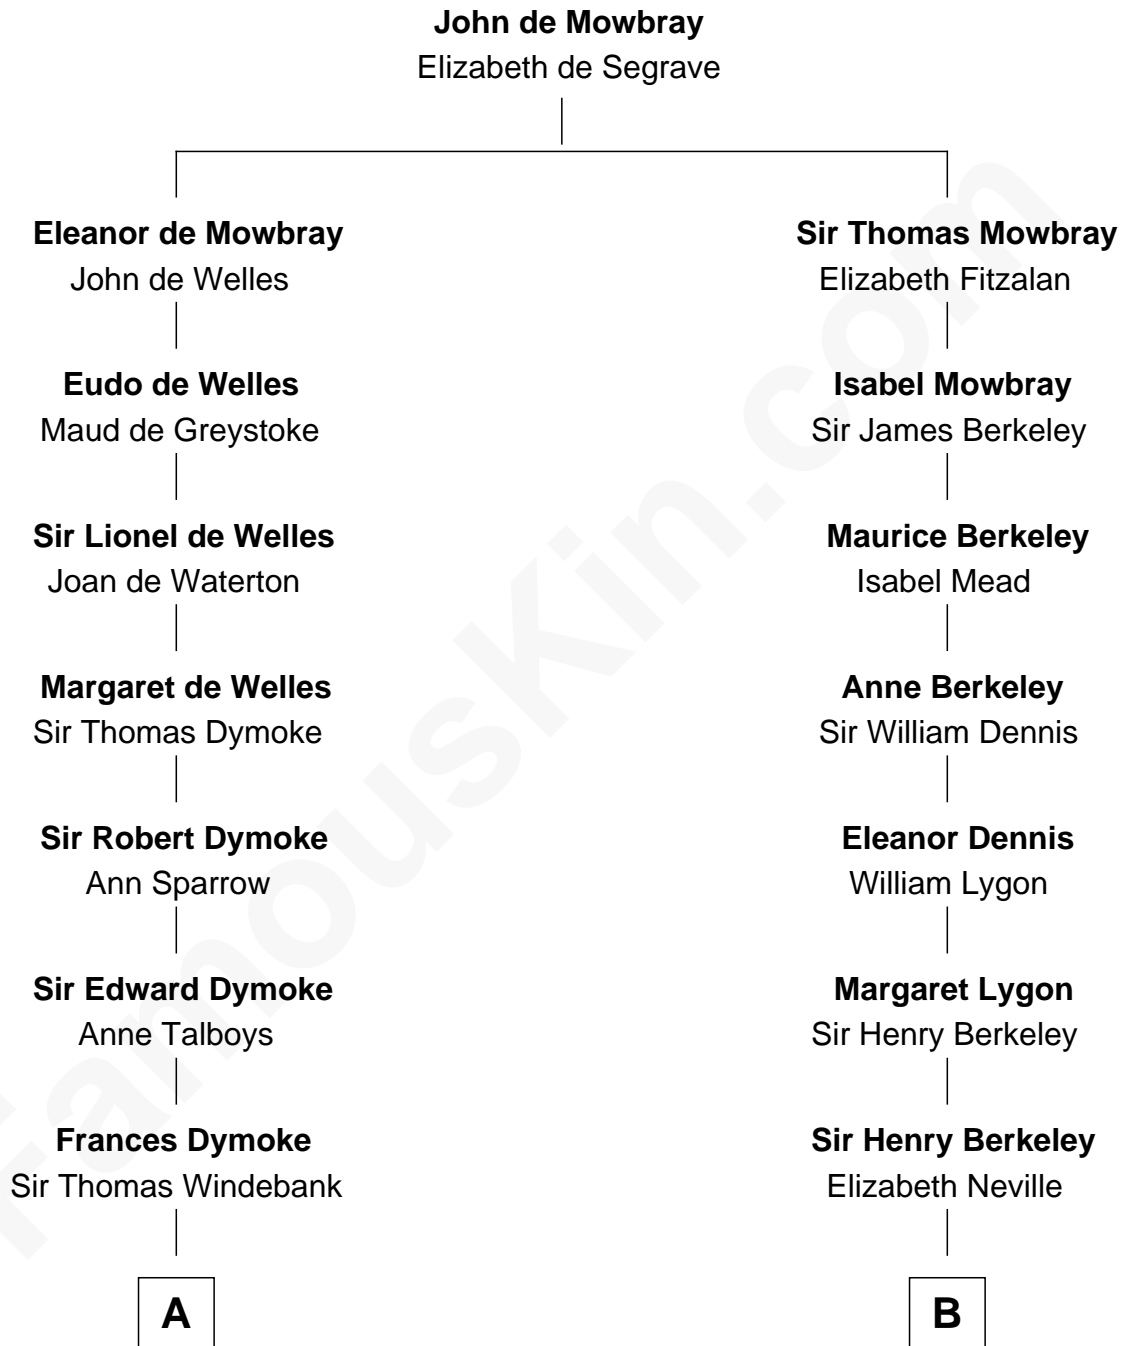

FamousKin.com Relationship Chart of

Meriwether Lewis

Lewis and Clark Expedition

13th cousin of

Lt. Gen. James Brudenell

Leader of the "Charge of the Light Brigade"

A

Mildred Windebank

Robert Reade

Col. George Reade

Elizabeth Martiau

Mildred Reade

Col. Augustine Warner

Elizabeth Warner

Col. John Lewis

Col. Robert Lewis

Jane Meriwether

William Lewis

Lucy Meriwether

Meriwether Lewis

Lewis and Clark Expedition

B

Dorothy Berkeley

Sir Francis Godolphin