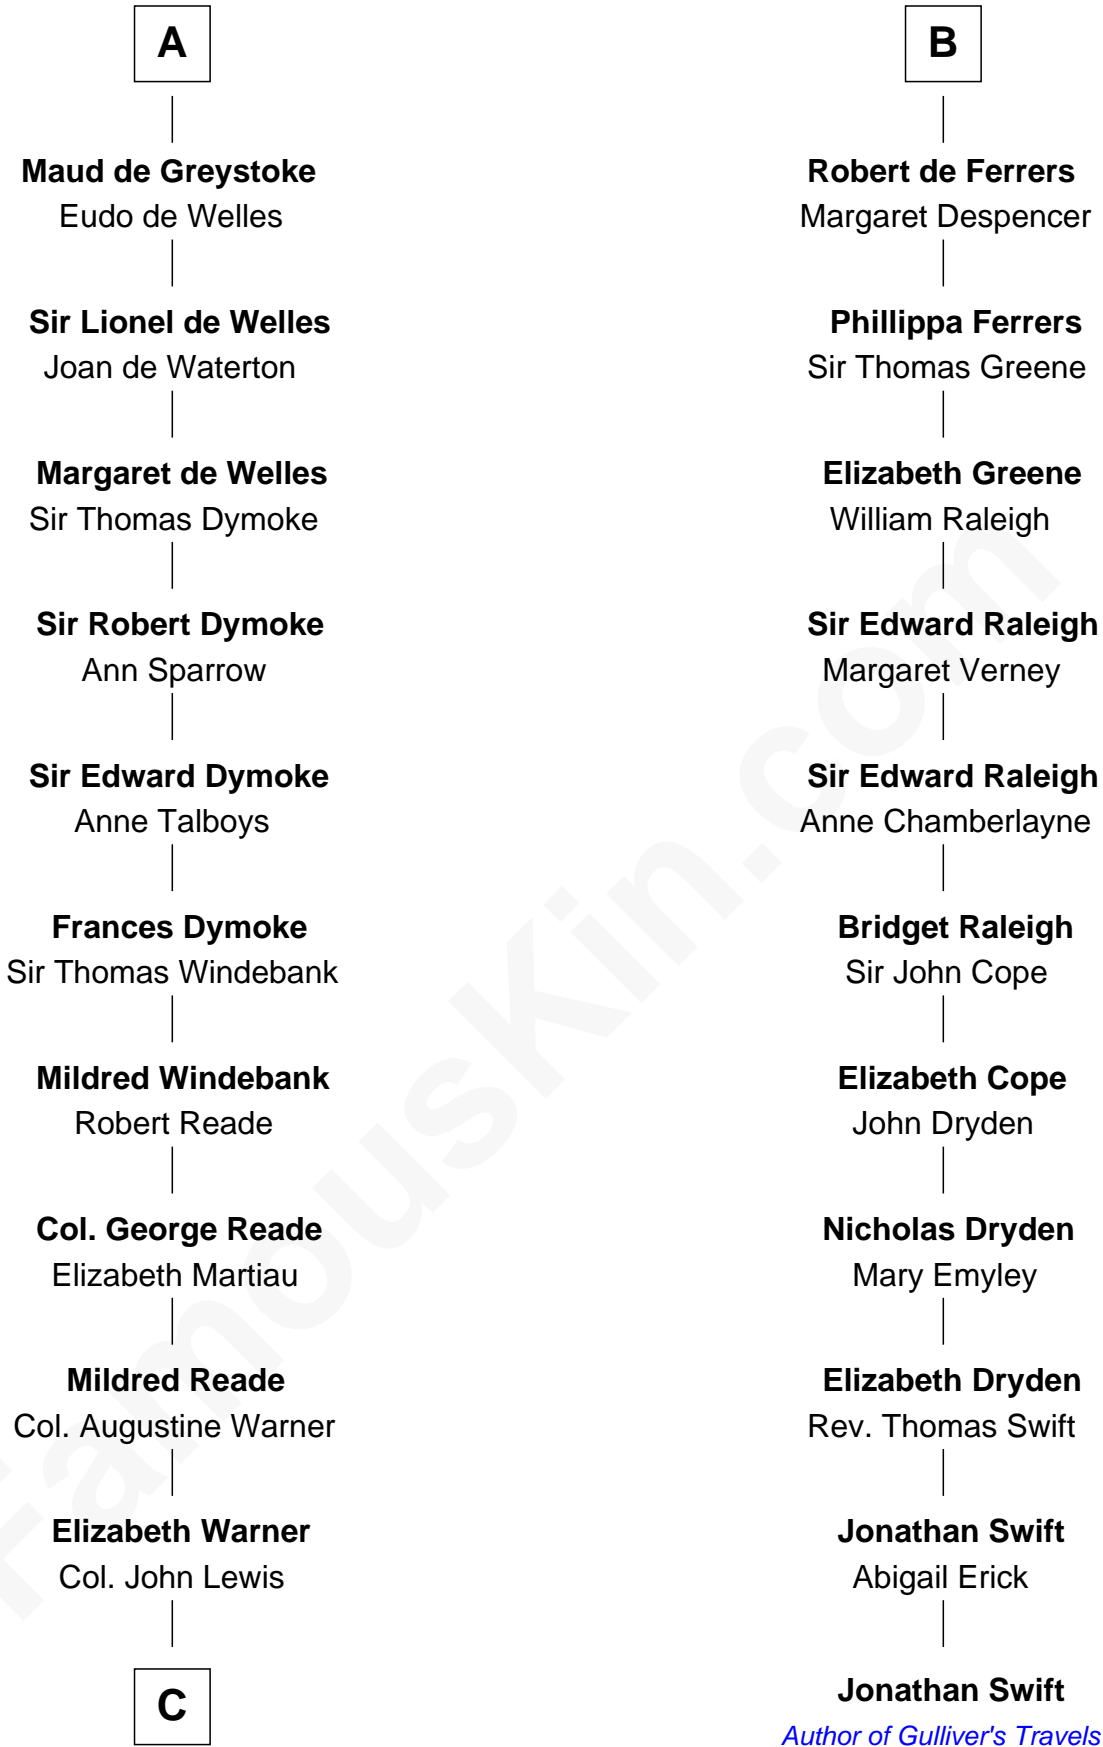

FamousKin.com Relationship Chart of

Meriwether Lewis

Lewis and Clark Expedition

17th cousin 2 times removed of

Jonathan Swift

Author of Gulliver's Travels

Geoffrey VI of Chateaudun

C

Col. Robert Lewis

Jane Meriwether

William Lewis

Lucy Meriwether

Meriwether Lewis

Lewis and Clark Expedition

FamousKin.com