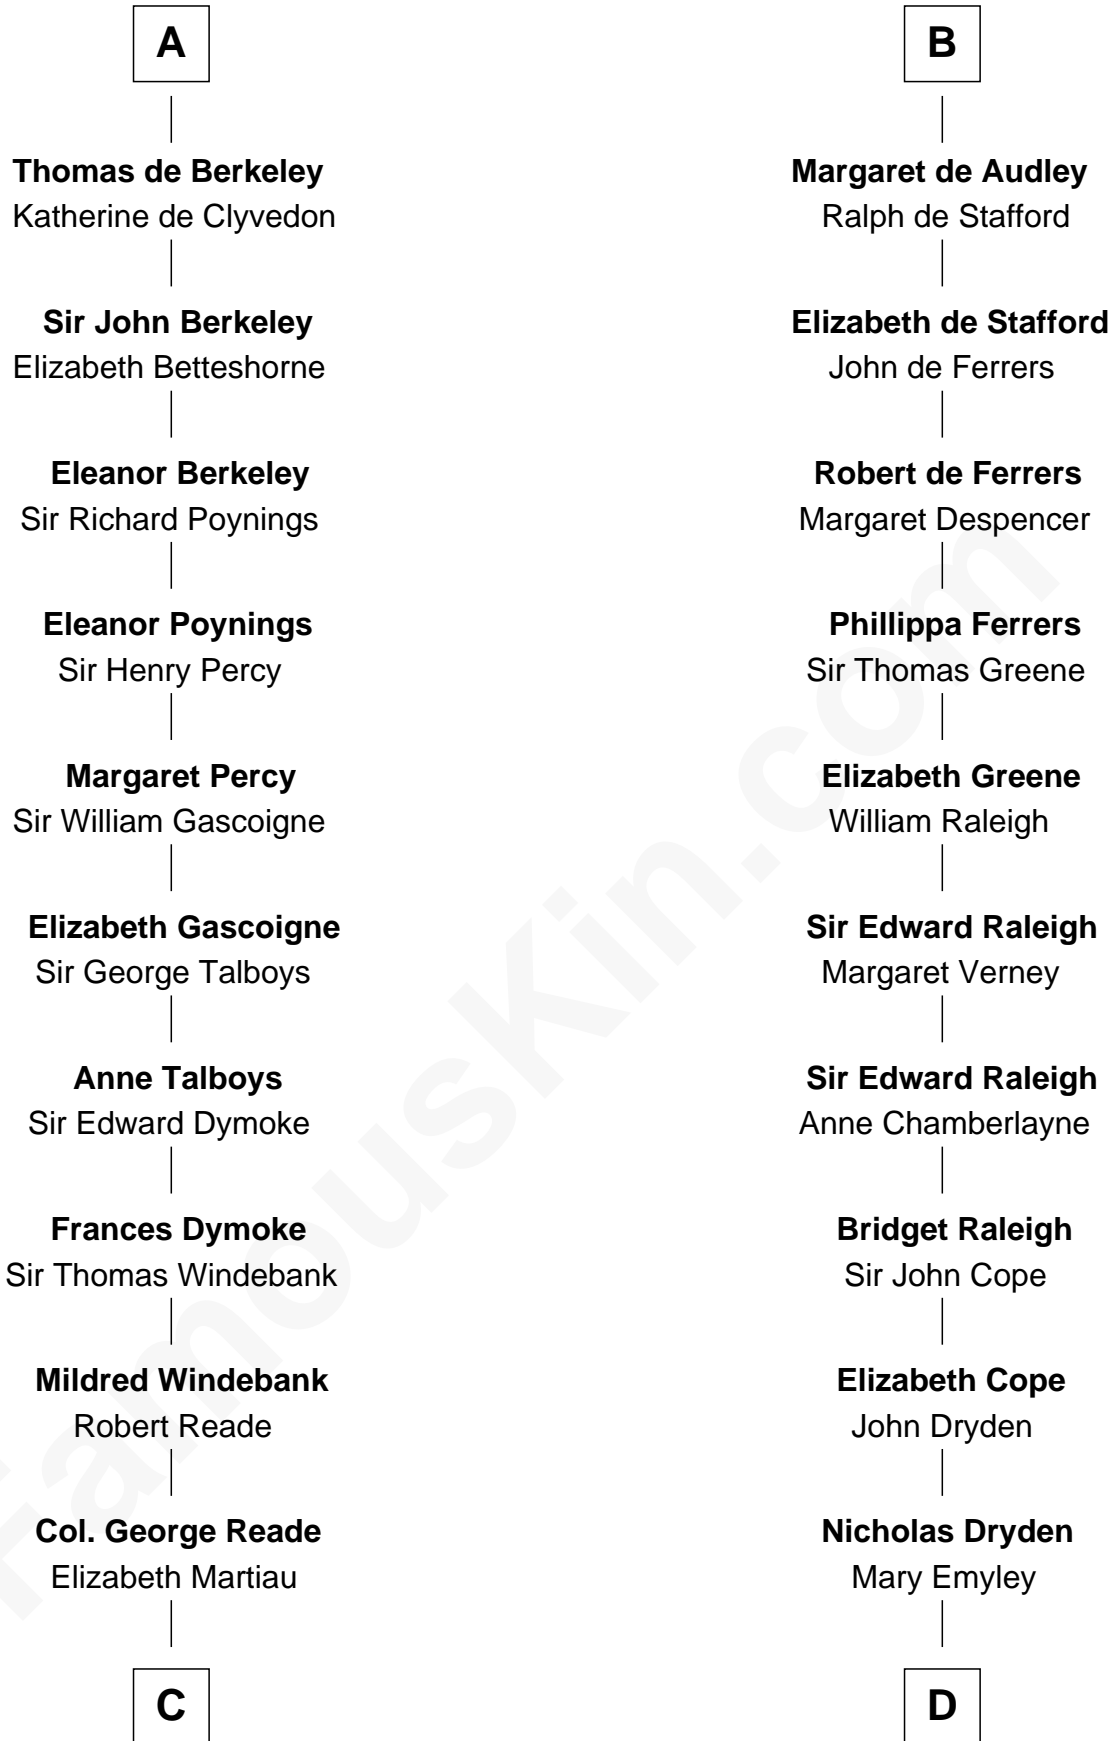

# FamousKin.com Relationship Chart of

**Meriwether Lewis**

*Lewis and Clark Expedition*

19th cousin 2 times removed of

**Jonathan Swift**

*Author of Gulliver's Travels*

**Mitchertach O'Toole**

Cacht Inion Loigsig O'Morda

**C**

**Mildred Reade**  
Col. Augustine Warner

**Elizabeth Warner**  
Col. John Lewis

**Col. Robert Lewis**  
Jane Meriwether

**William Lewis**  
Lucy Meriwether

**Meriwether Lewis**  
*Lewis and Clark Expedition*