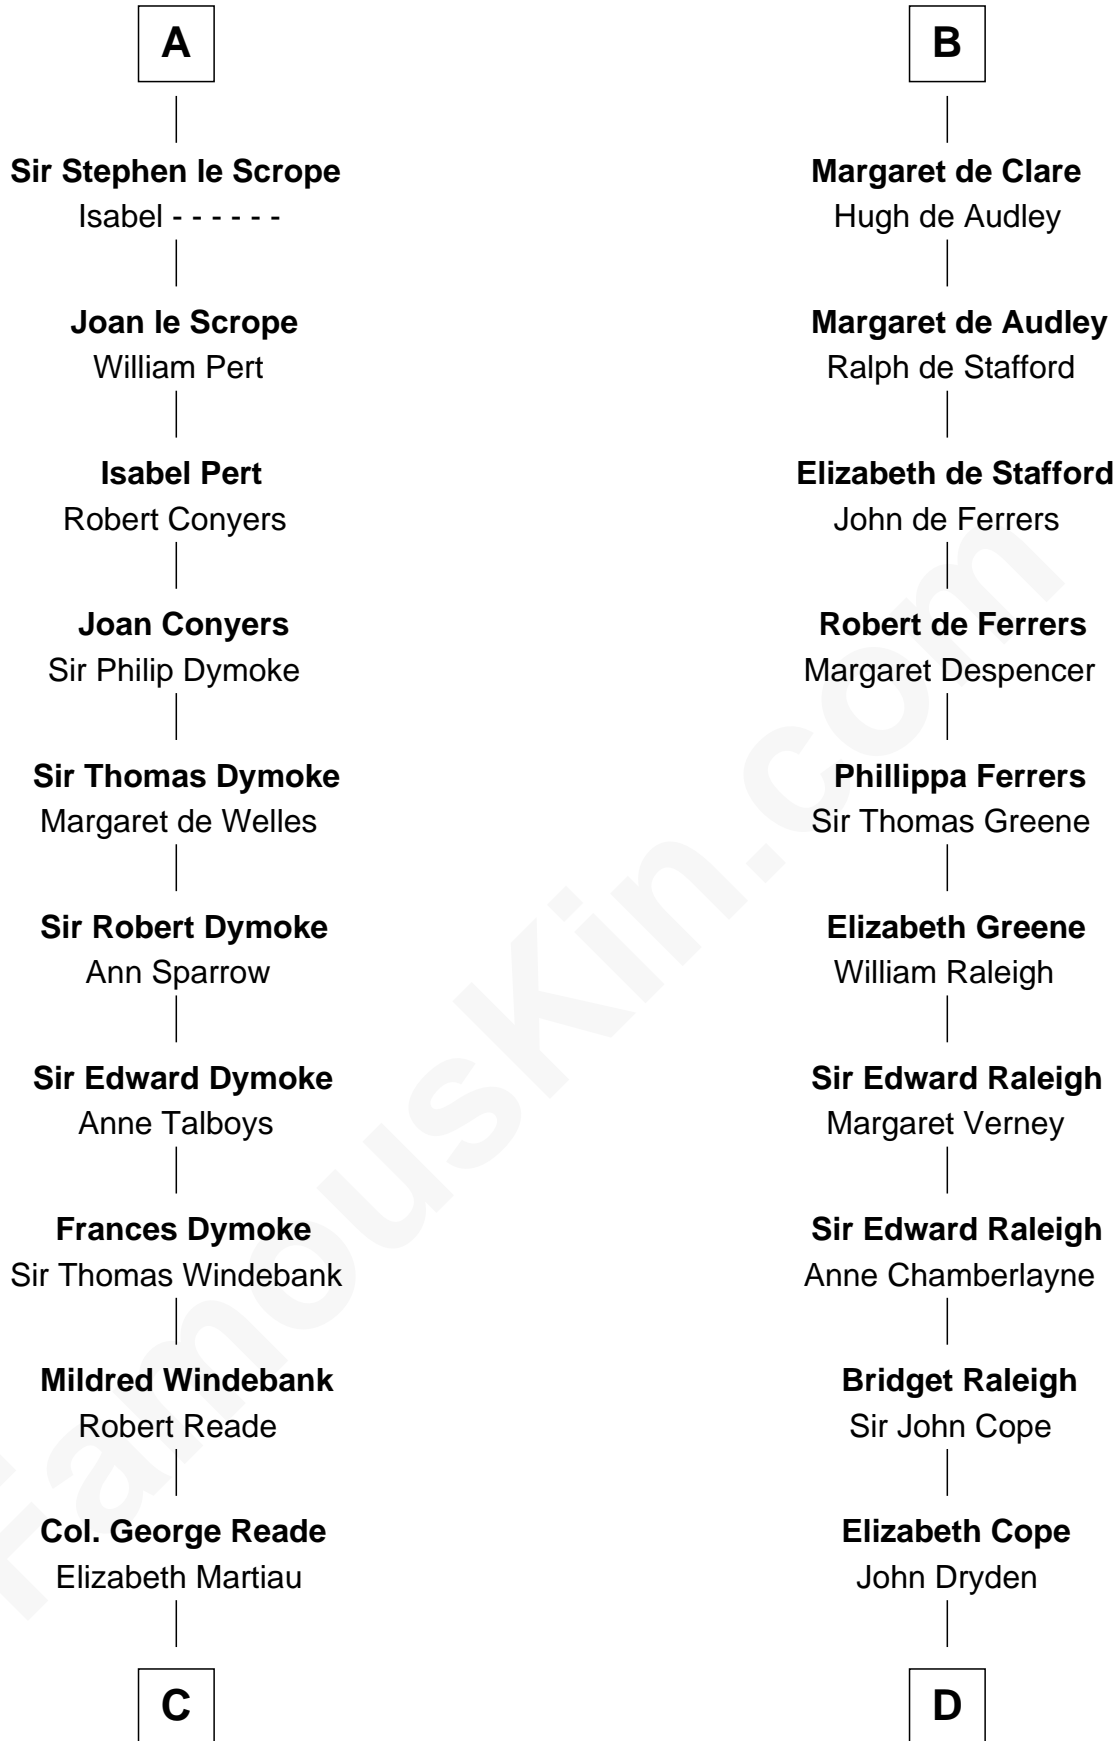

FamousKin.com Relationship Chart of

Meriwether Lewis

Lewis and Clark Expedition

20th cousin 1 time removed of

Jonathan Swift

Author of Gulliver's Travels

Hugh I of Vermandois

Adèle of Vermandois

C

Mildred Reade
Col. Augustine Warner

Elizabeth Warner
Col. John Lewis

Col. Robert Lewis
Jane Meriwether

William Lewis
Lucy Meriwether

Meriwether Lewis
Lewis and Clark Expedition

D

Nicholas Dryden
Mary Emyley