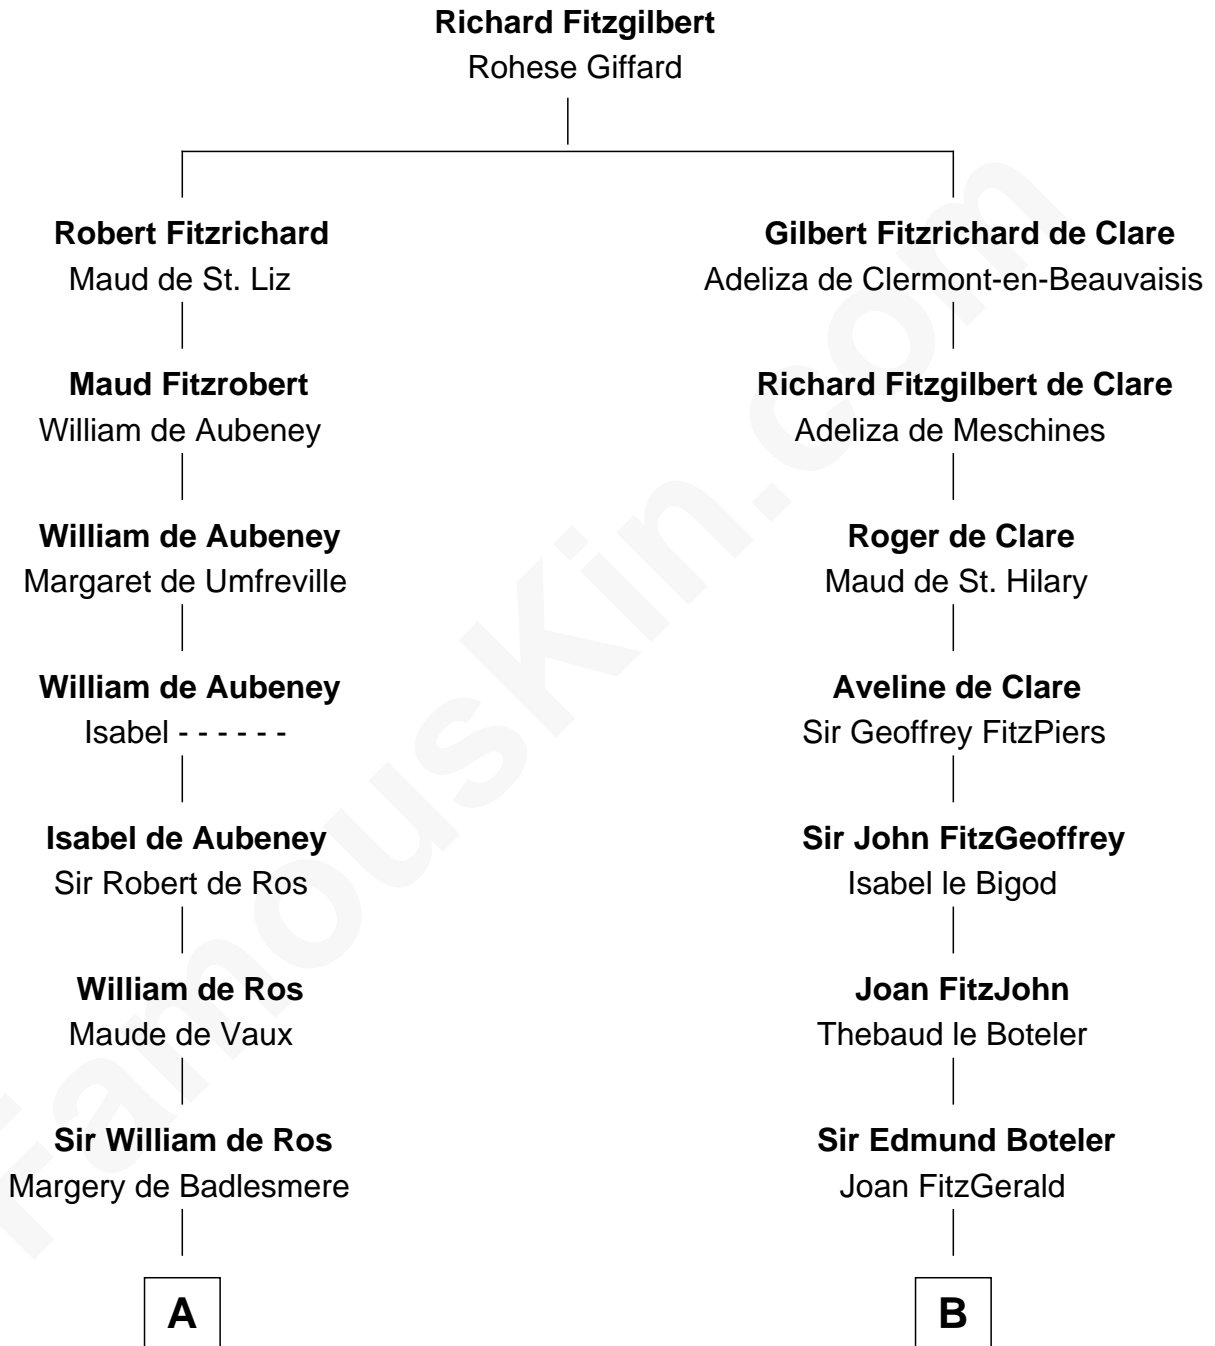

FamousKin.com Relationship Chart of

Meriwether Lewis

Lewis and Clark Expedition

20th cousin 1 time removed of

Jonathan Swift

Author of Gulliver's Travels

C

Mildred Reade
Col. Augustine Warner

Elizabeth Warner
Col. John Lewis

Col. Robert Lewis
Jane Meriwether

William Lewis
Lucy Meriwether

Meriwether Lewis
Lewis and Clark Expedition

D

Nicholas Dryden
Mary Emyley

Elizabeth Dryden
Rev. Thomas Swift

Jonathan Swift
Abigail Erick