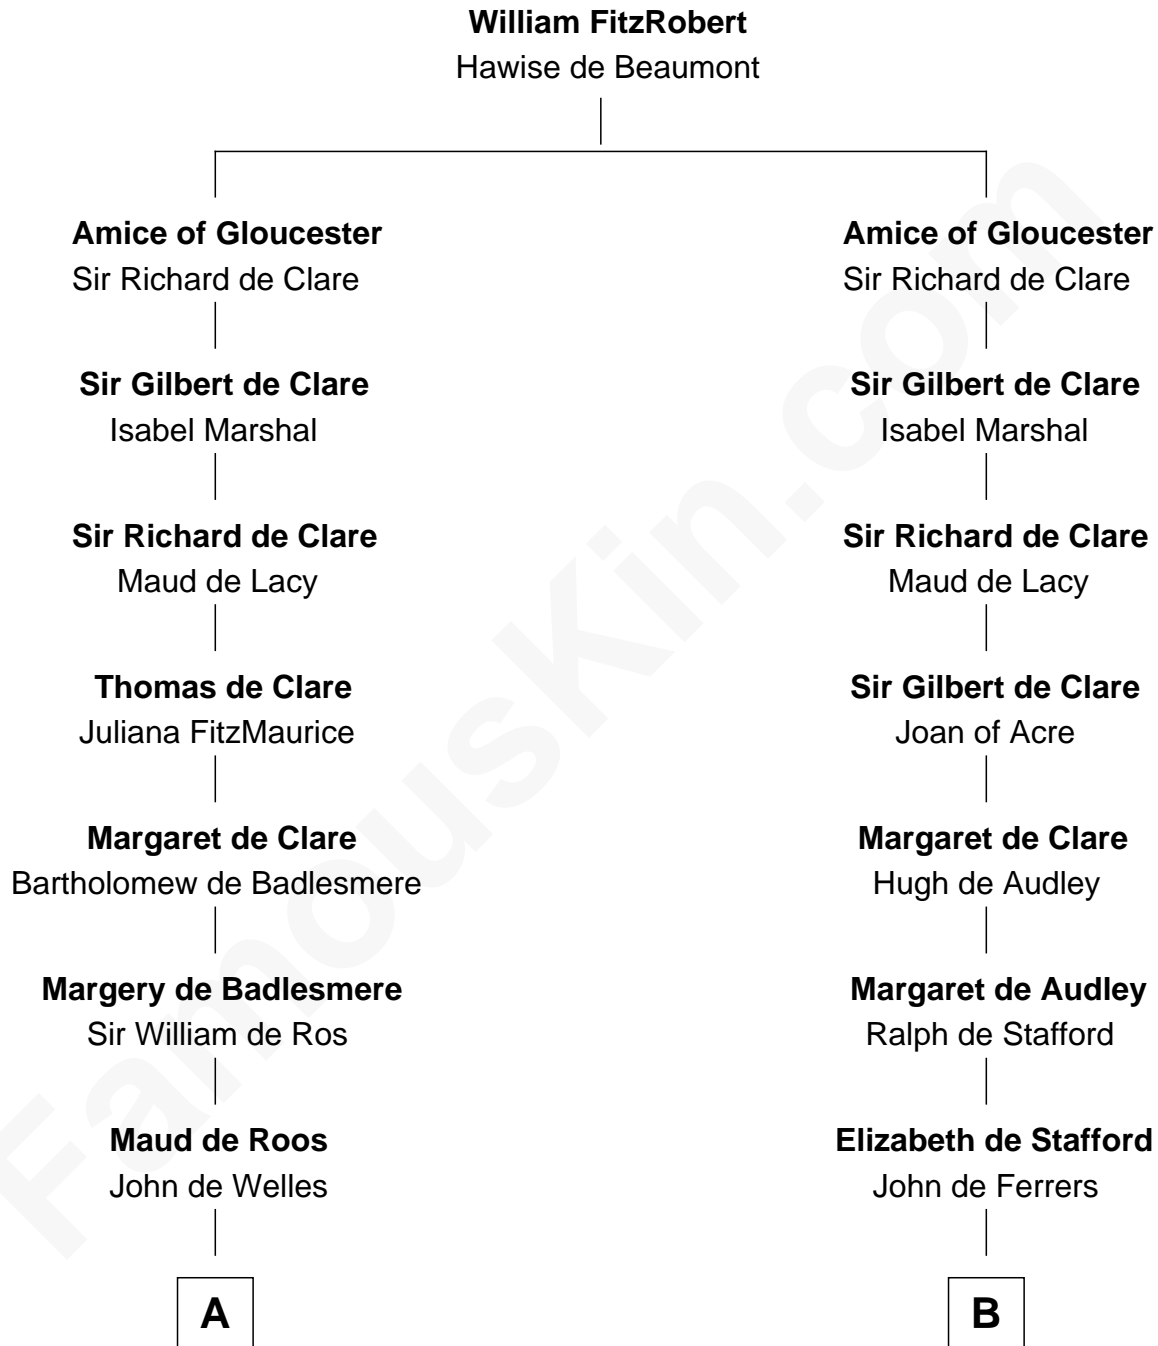

FamousKin.com Relationship Chart of

Meriwether Lewis

Lewis and Clark Expedition

17th cousin 3 times removed of

Jonathan Swift

Author of Gulliver's Travels

C

—
Elizabeth Warner

Col. John Lewis

—
Col. Robert Lewis

Jane Meriwether

—
William Lewis

Lucy Meriwether

—
Meriwether Lewis

Lewis and Clark Expedition

FamousKin.com