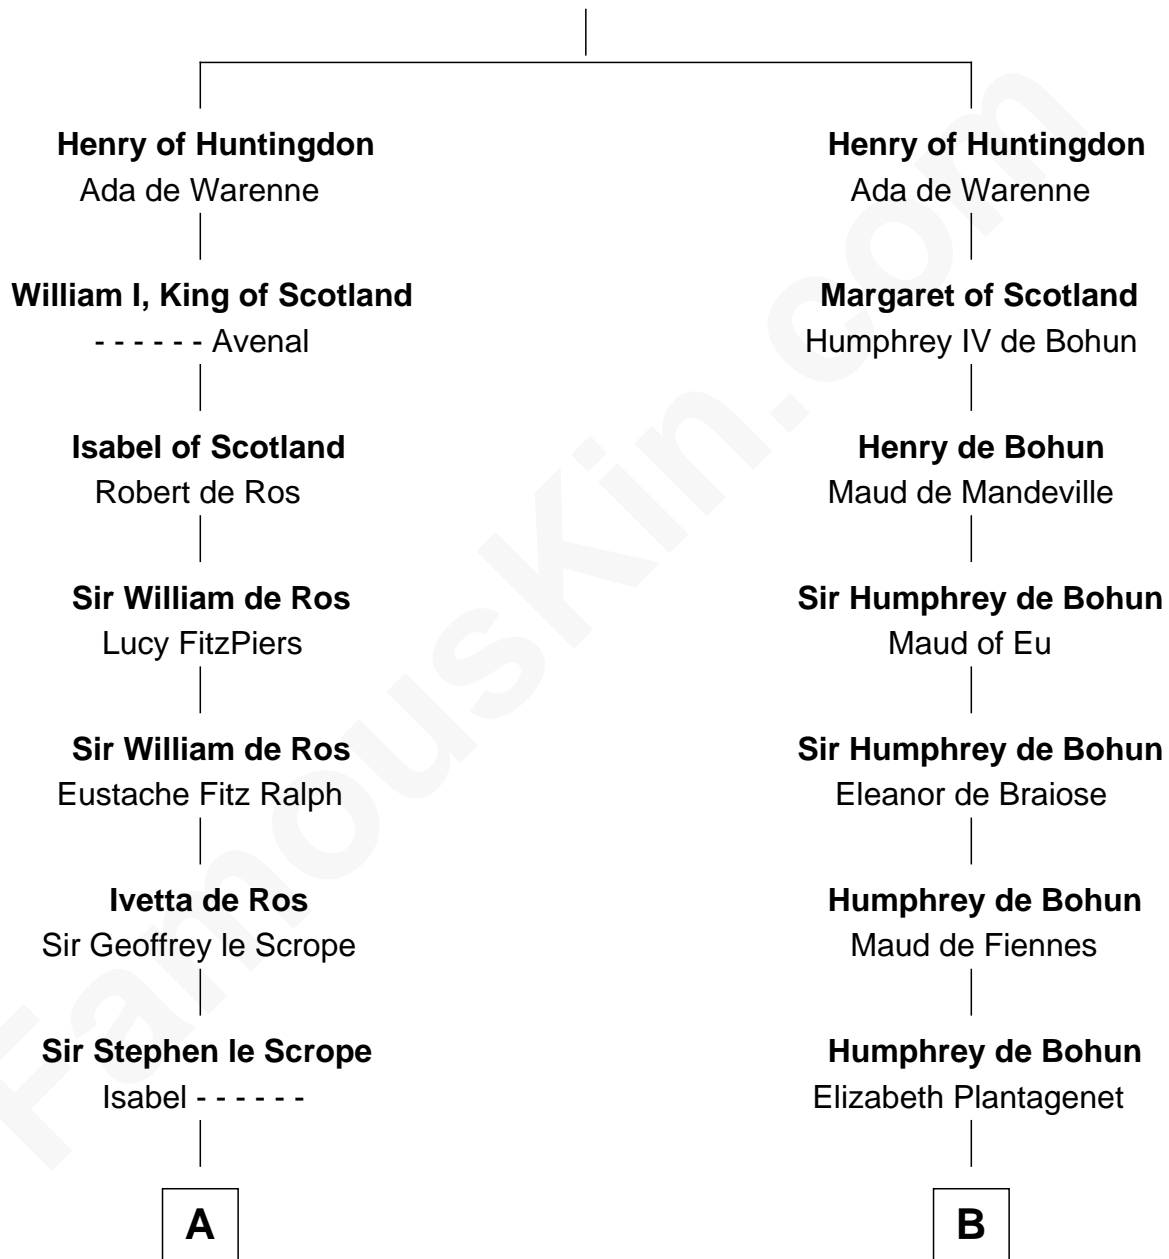

FamousKin.com Relationship Chart of

Meriwether Lewis

Lewis and Clark Expedition

20th cousin of

Jonathan Swift

Author of Gulliver's Travels

David I, King of Scotland

Maud of Northumberland

C

Elizabeth Warner

Col. John Lewis

Col. Robert Lewis

Jane Meriwether

William Lewis

Lucy Meriwether

Meriwether Lewis

Lewis and Clark Expedition

D

Nicholas Dryden

Mary Emyley

Elizabeth Dryden

Rev. Thomas Swift

Jonathan Swift

Abigail Erick

Jonathan Swift

Author of Gulliver's Travels