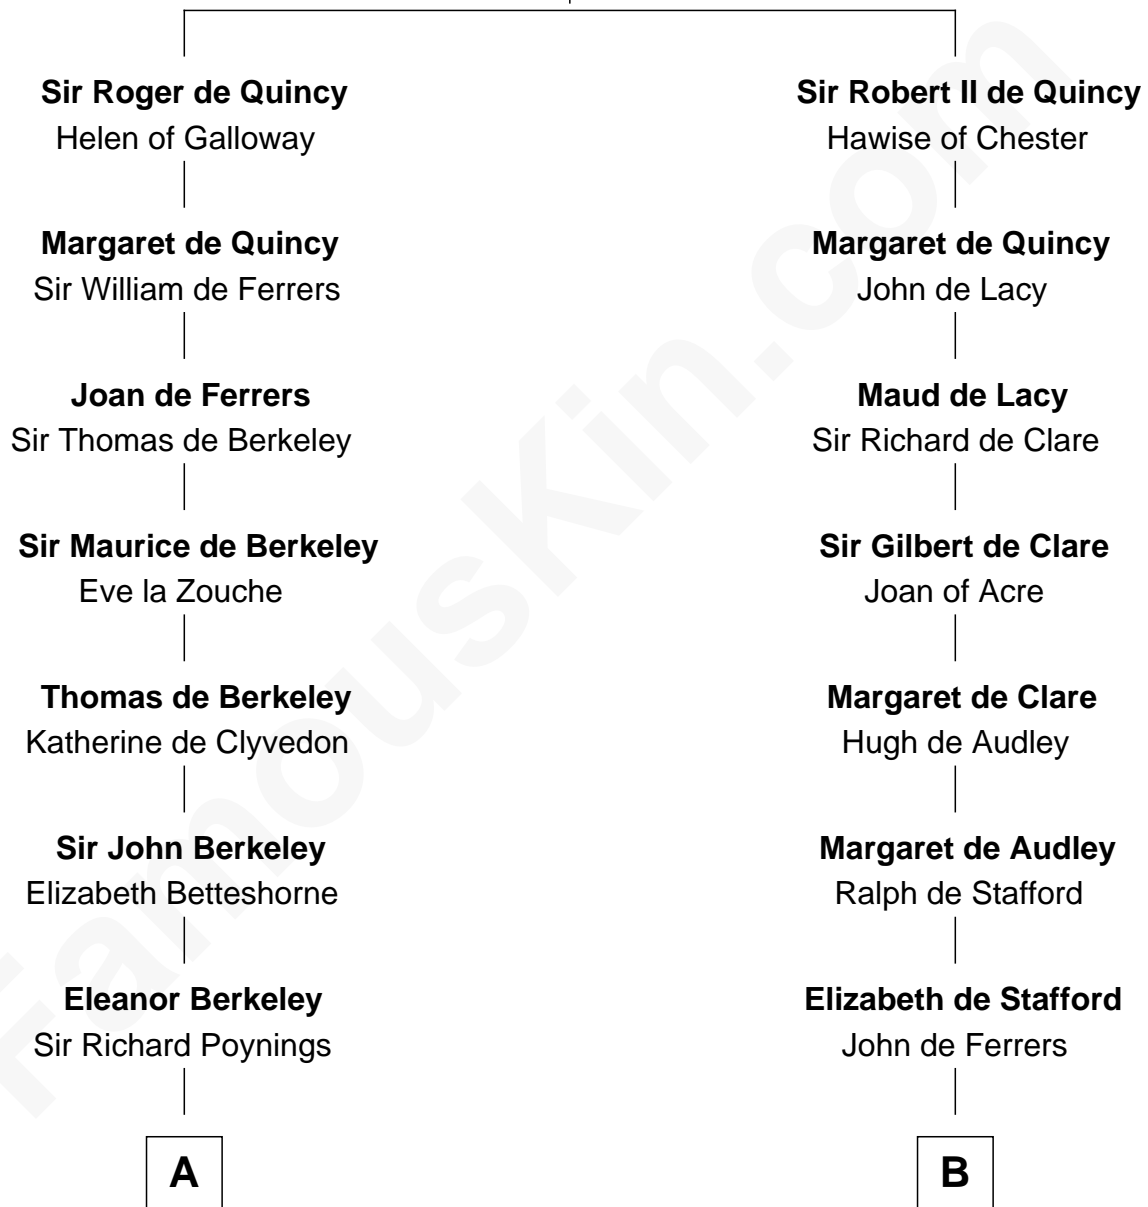

# FamousKin.com Relationship Chart of

**Meriwether Lewis**

*Lewis and Clark Expedition*

17th cousin 1 time removed of

**Jonathan Swift**

*Author of Gulliver's Travels*

**Saher de Quincy**  
Margaret de Beaumont

**C**

—  
**William Lewis**  
Lucy Meriwether

—  
**Meriwether Lewis**  
*Lewis and Clark Expedition*

FamousKin.com