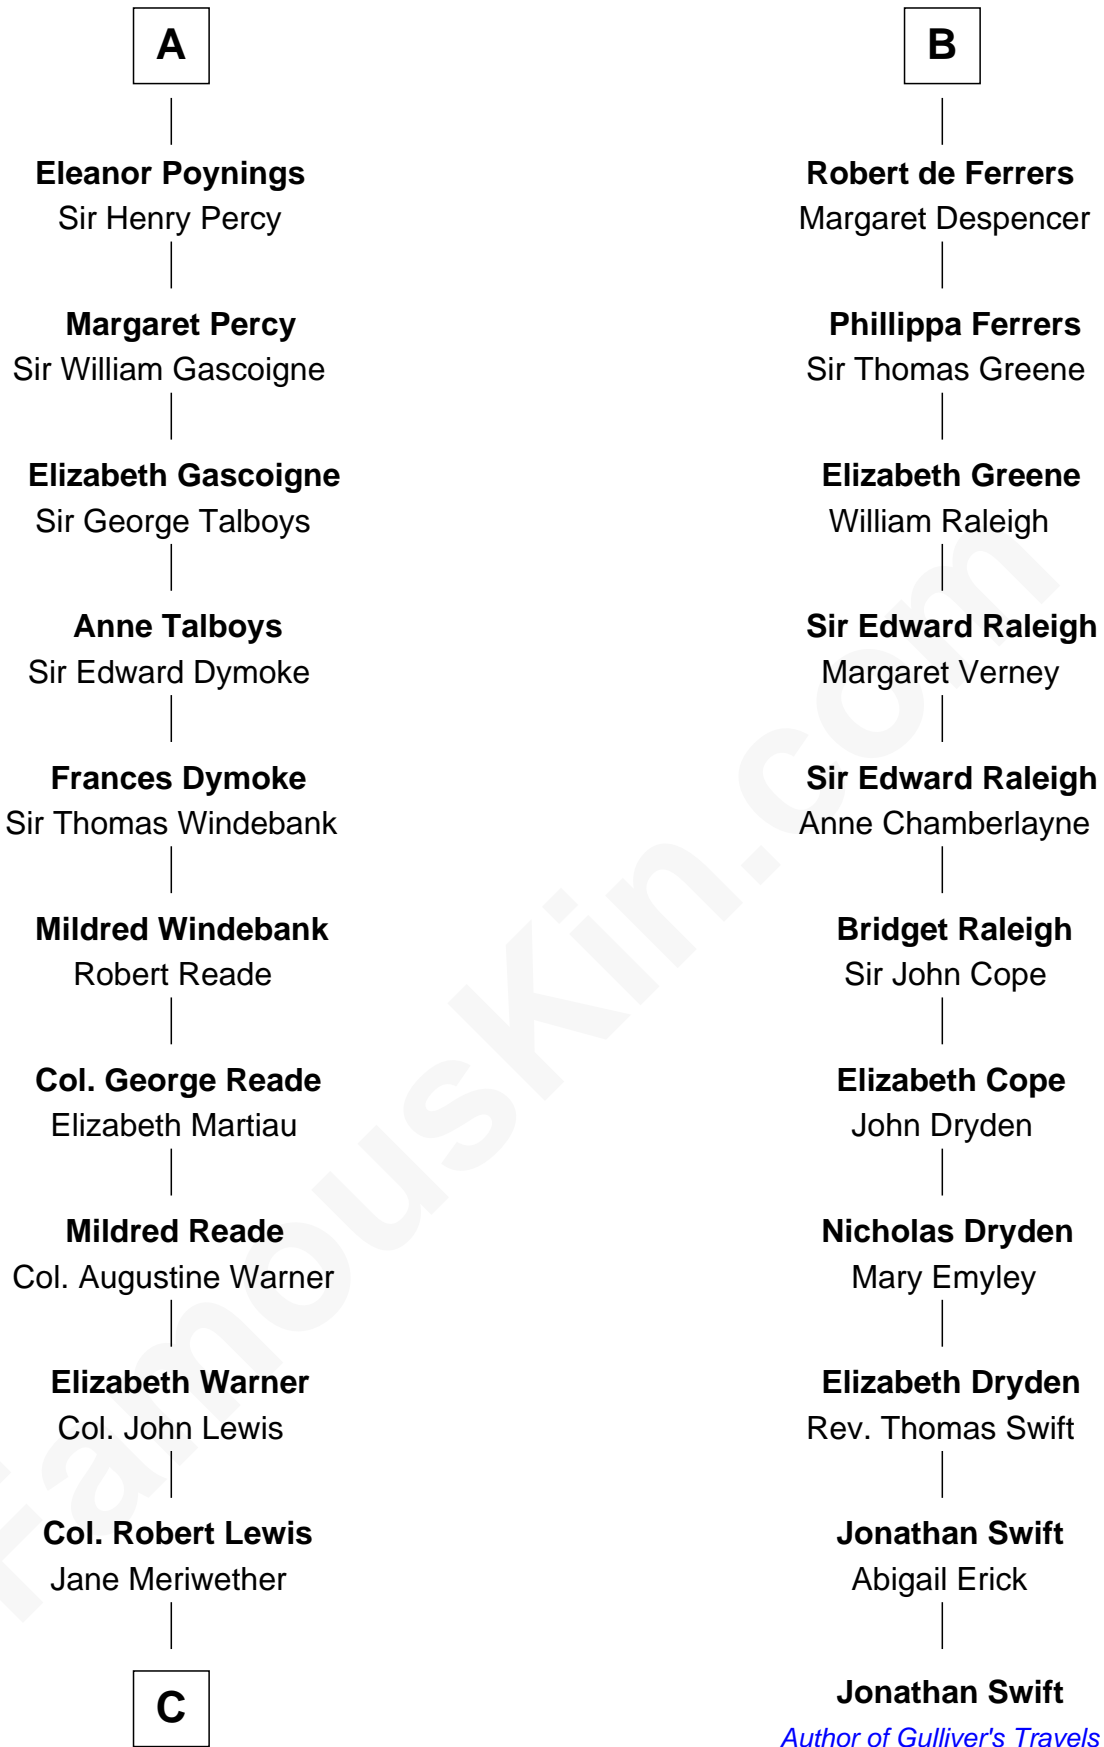

# FamousKin.com Relationship Chart of

**Meriwether Lewis**

*Lewis and Clark Expedition*

17th cousin 1 time removed of

**Jonathan Swift**

*Author of Gulliver's Travels*

**Saher de Quincy**  
Margaret de Beaumont

**C**

—  
**William Lewis**  
Lucy Meriwether

—  
**Meriwether Lewis**  
*Lewis and Clark Expedition*

FamousKin.com