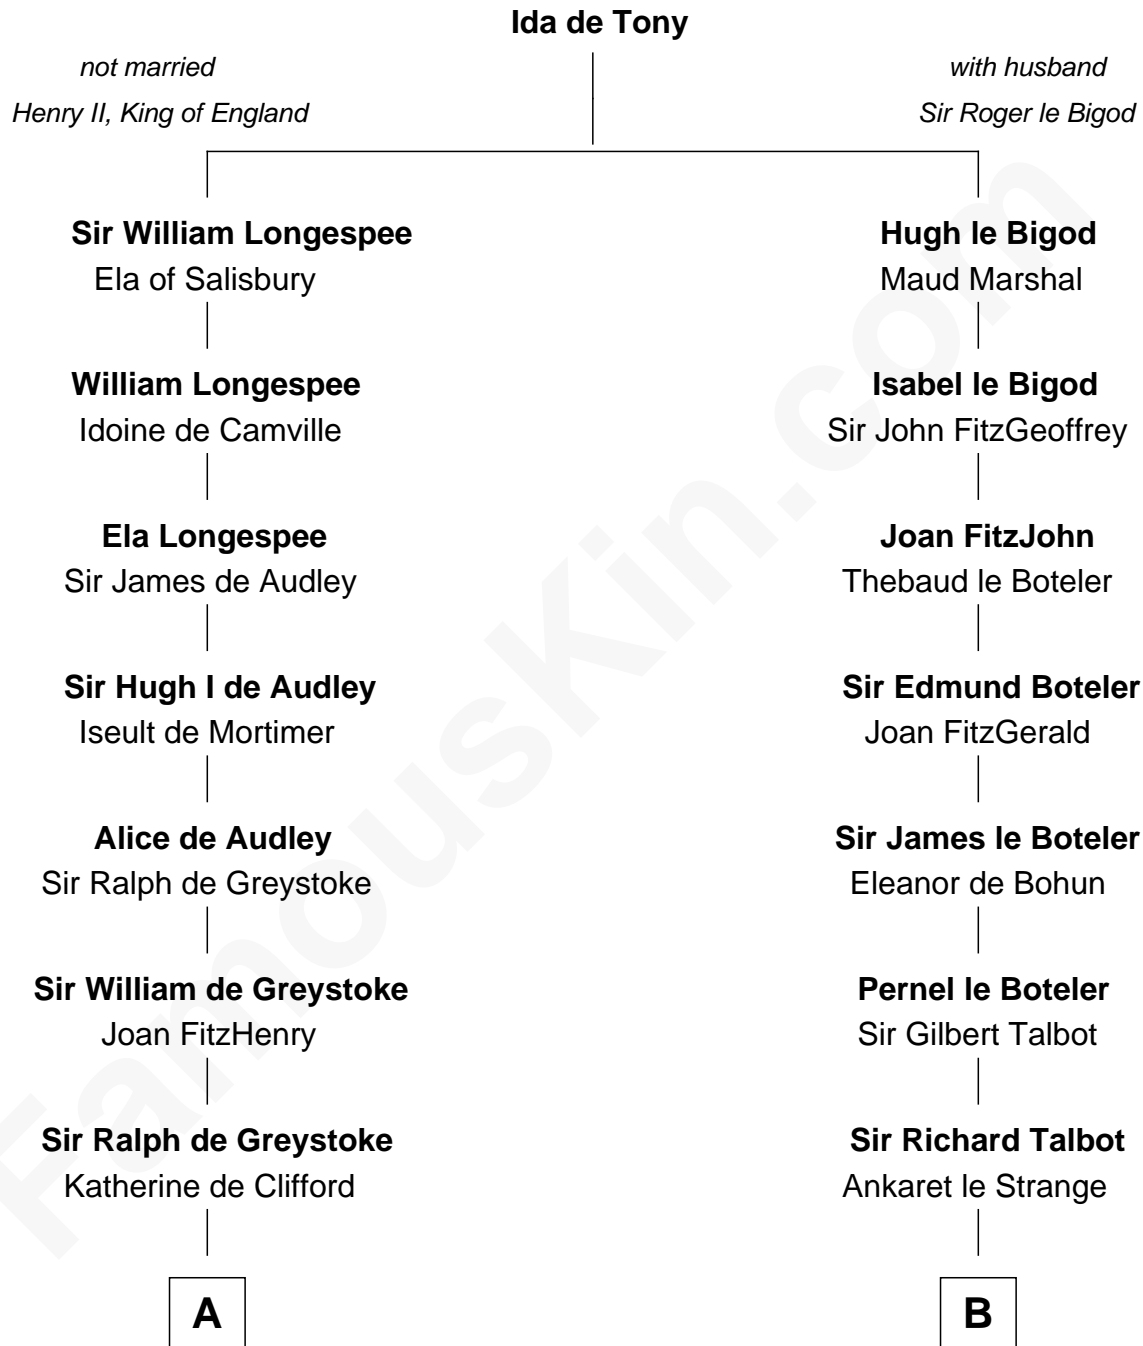

# FamousKin.com Relationship Chart of

**Meriwether Lewis**

*Lewis and Clark Expedition*

17th cousin 2 times removed of

**Jonathan Swift**

*Author of Gulliver's Travels*

**C**

—  
**Col. Robert Lewis**

Jane Meriwether

—  
**William Lewis**

Lucy Meriwether

—  
**Meriwether Lewis**

*Lewis and Clark Expedition*

FamousKin.com