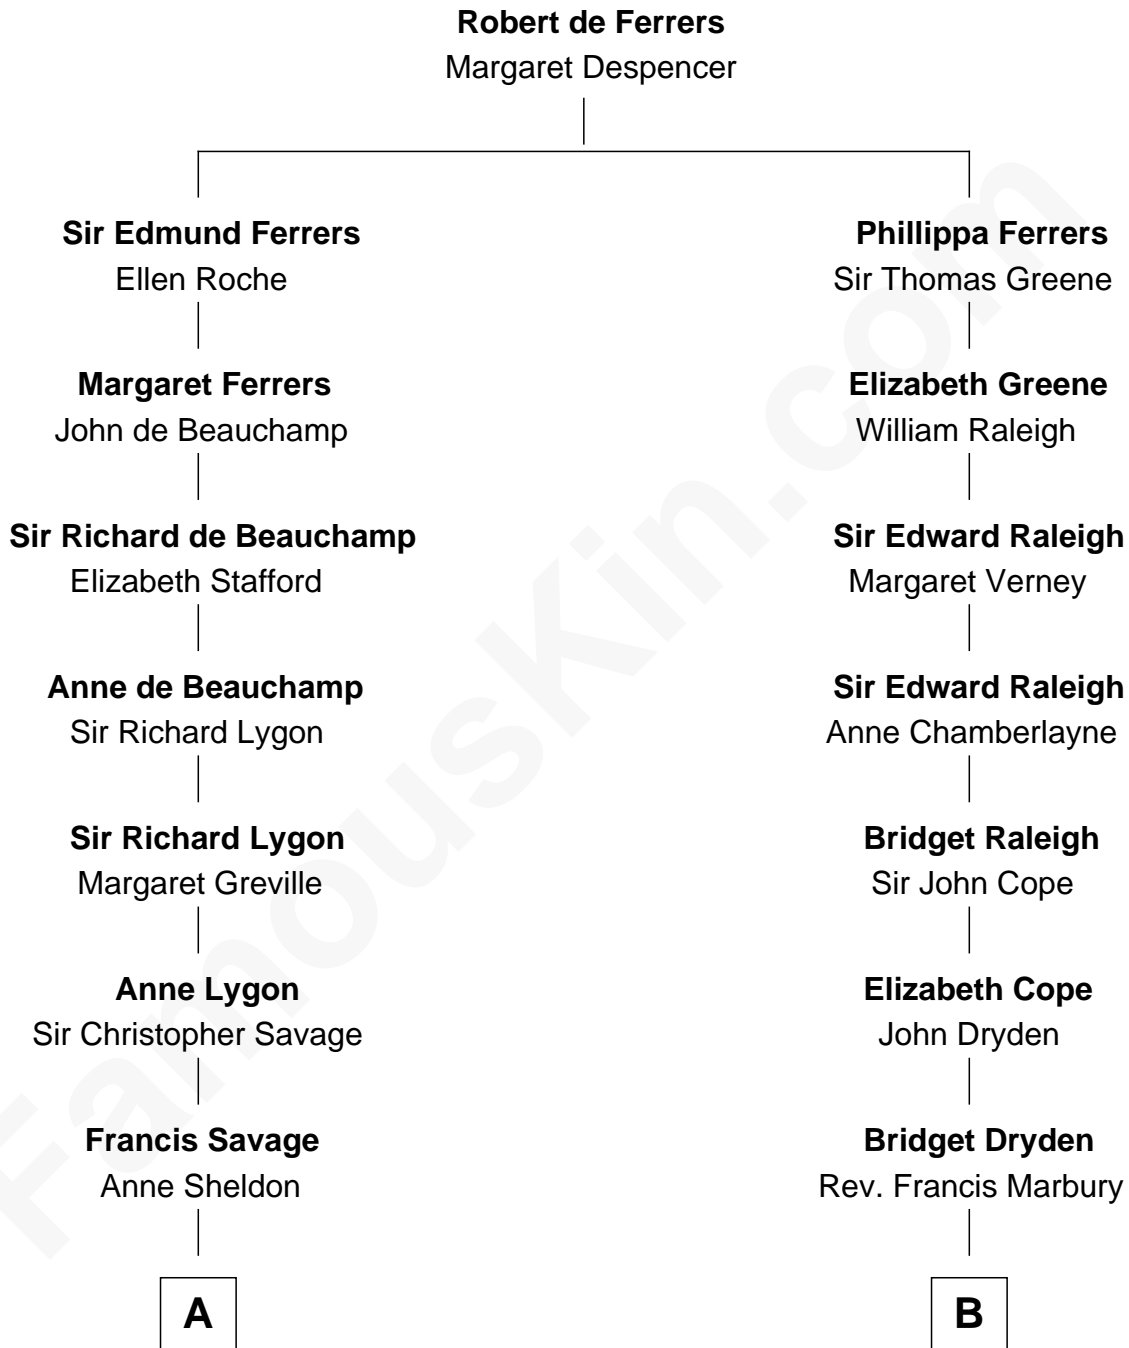

# FamousKin.com Relationship Chart of

**Meriwether Lewis**

*Lewis and Clark Expedition*

14th cousin 4 times removed of

**Erskine Childers**

*4th President of Ireland*

**C**

|  
**Mary Alden Osgood**  
Erskine Childers

|  
**Erskine Childers**  
*4th President of Ireland*

FamousKin.com