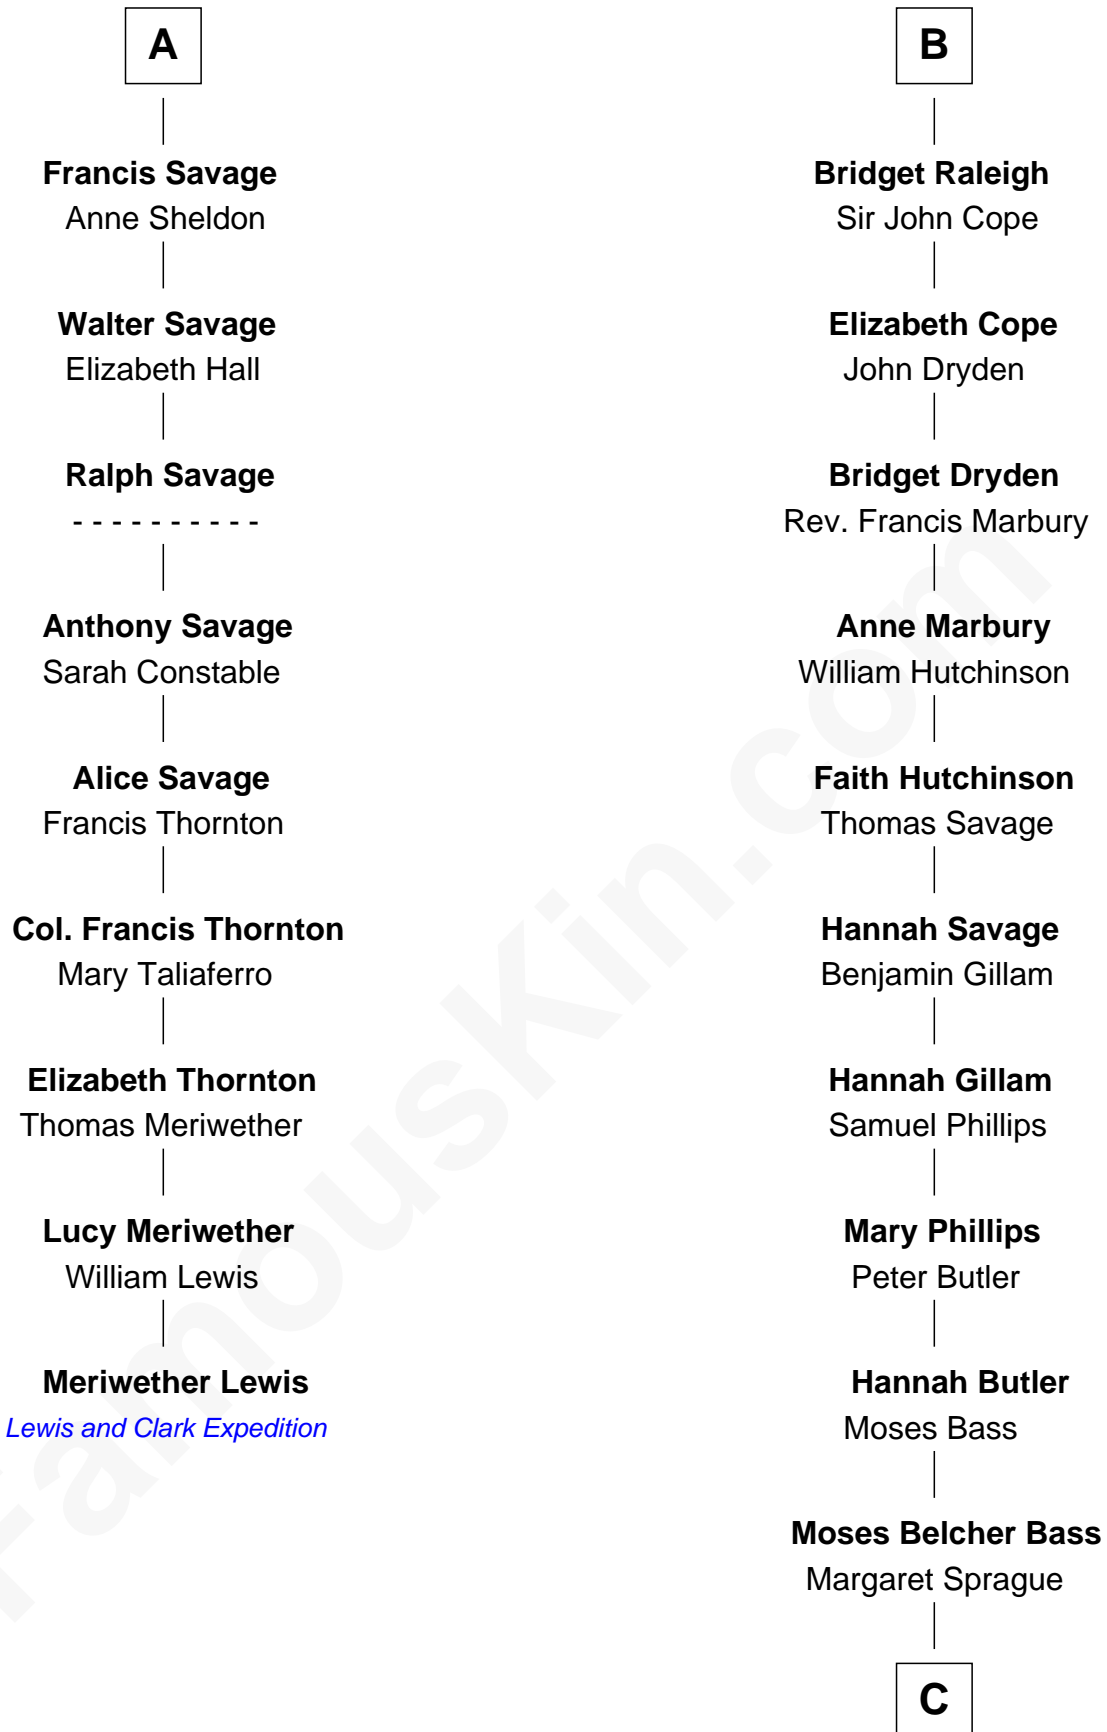

# FamousKin.com Relationship Chart of

**Meriwether Lewis**

*Lewis and Clark Expedition*

15th cousin 6 times removed of

**Erskine Childers**

*4th President of Ireland*

**Edmund Fitzalan**

Alice de Warenne

**Richard Fitzalan**  
Eleanor Plantagenet

**Sir Richard Fitzalan**  
Elizabeth de Bohun

**Elizabeth Fitzalan**  
Sir Robert Goushill

**Joan Goushill**  
Sir Thomas Stanley

**Katherine Stanley**  
Sir John Savage

**Sir Christopher Savage**  
Anne Stanley

**Sir Christopher Savage**  
Anne Lygon

**A**

**Mary Fitzalan**  
John le Strange

**Ankaret le Strange**  
Sir Richard Talbot

**Mary Talbot**  
Sir Thomas Greene

**Sir Thomas Greene**  
Phillippa Ferrers

**Elizabeth Greene**  
William Raleigh

**Sir Edward Raleigh**  
Margaret Verney

**Sir Edward Raleigh**  
Anne Chamberlayne

**B**

**C**

**Mary Butler Bass**

Elisha Smith

**Cordelia Miller Smith**