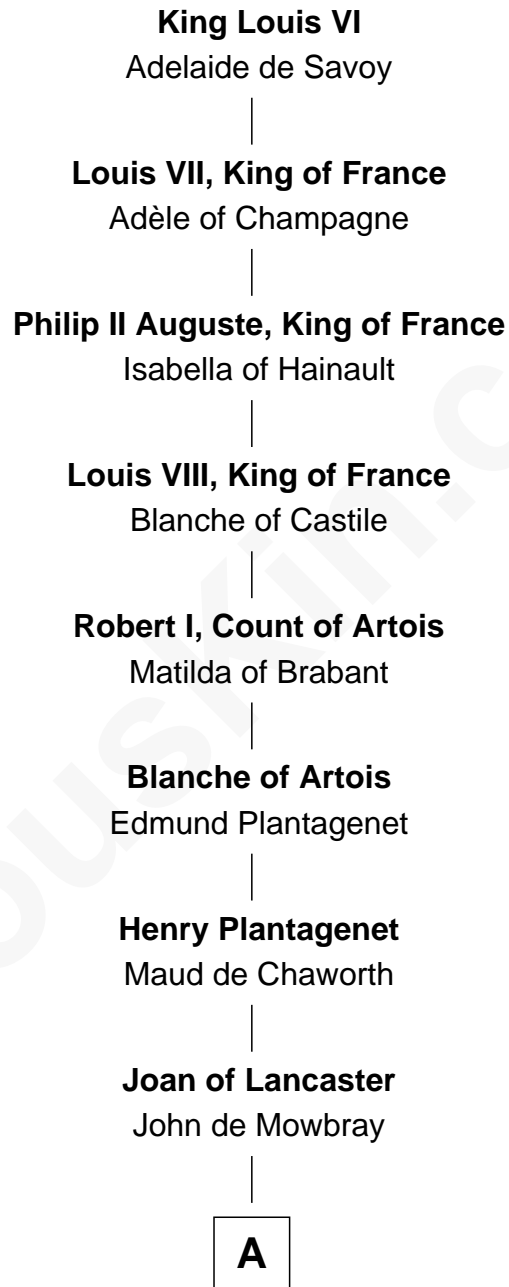

# FamousKin.com Relationship Chart of

**Meriwether Lewis**

*Lewis and Clark Expedition*

20th Great-grandson of

**King Louis VI**

*King of France*

**A**

**John de Mowbray**  
Elizabeth de Segrave

**Eleanor de Mowbray**  
John de Welles

**Eudo de Welles**  
Maud de Greystoke

**Sir Lionel de Welles**  
Joan de Waterton

**Margaret de Welles**  
Sir Thomas Dymoke

**Sir Robert Dymoke**  
Ann Sparrow

**Sir Edward Dymoke**  
Anne Talboys

**Frances Dymoke**  
Sir Thomas Windebank

**Mildred Windebank**  
Robert Reade

**Col. George Reade**  
Elizabeth Martiau

**B**

**B**

—  
**Mildred Reade**

Col. Augustine Warner

—  
**Elizabeth Warner**

Col. John Lewis

—  
**Col. Robert Lewis**

Jane Meriwether

—  
**William Lewis**

Lucy Meriwether

—  
**Meriwether Lewis**

*Lewis and Clark Expedition*

FamousKin.com