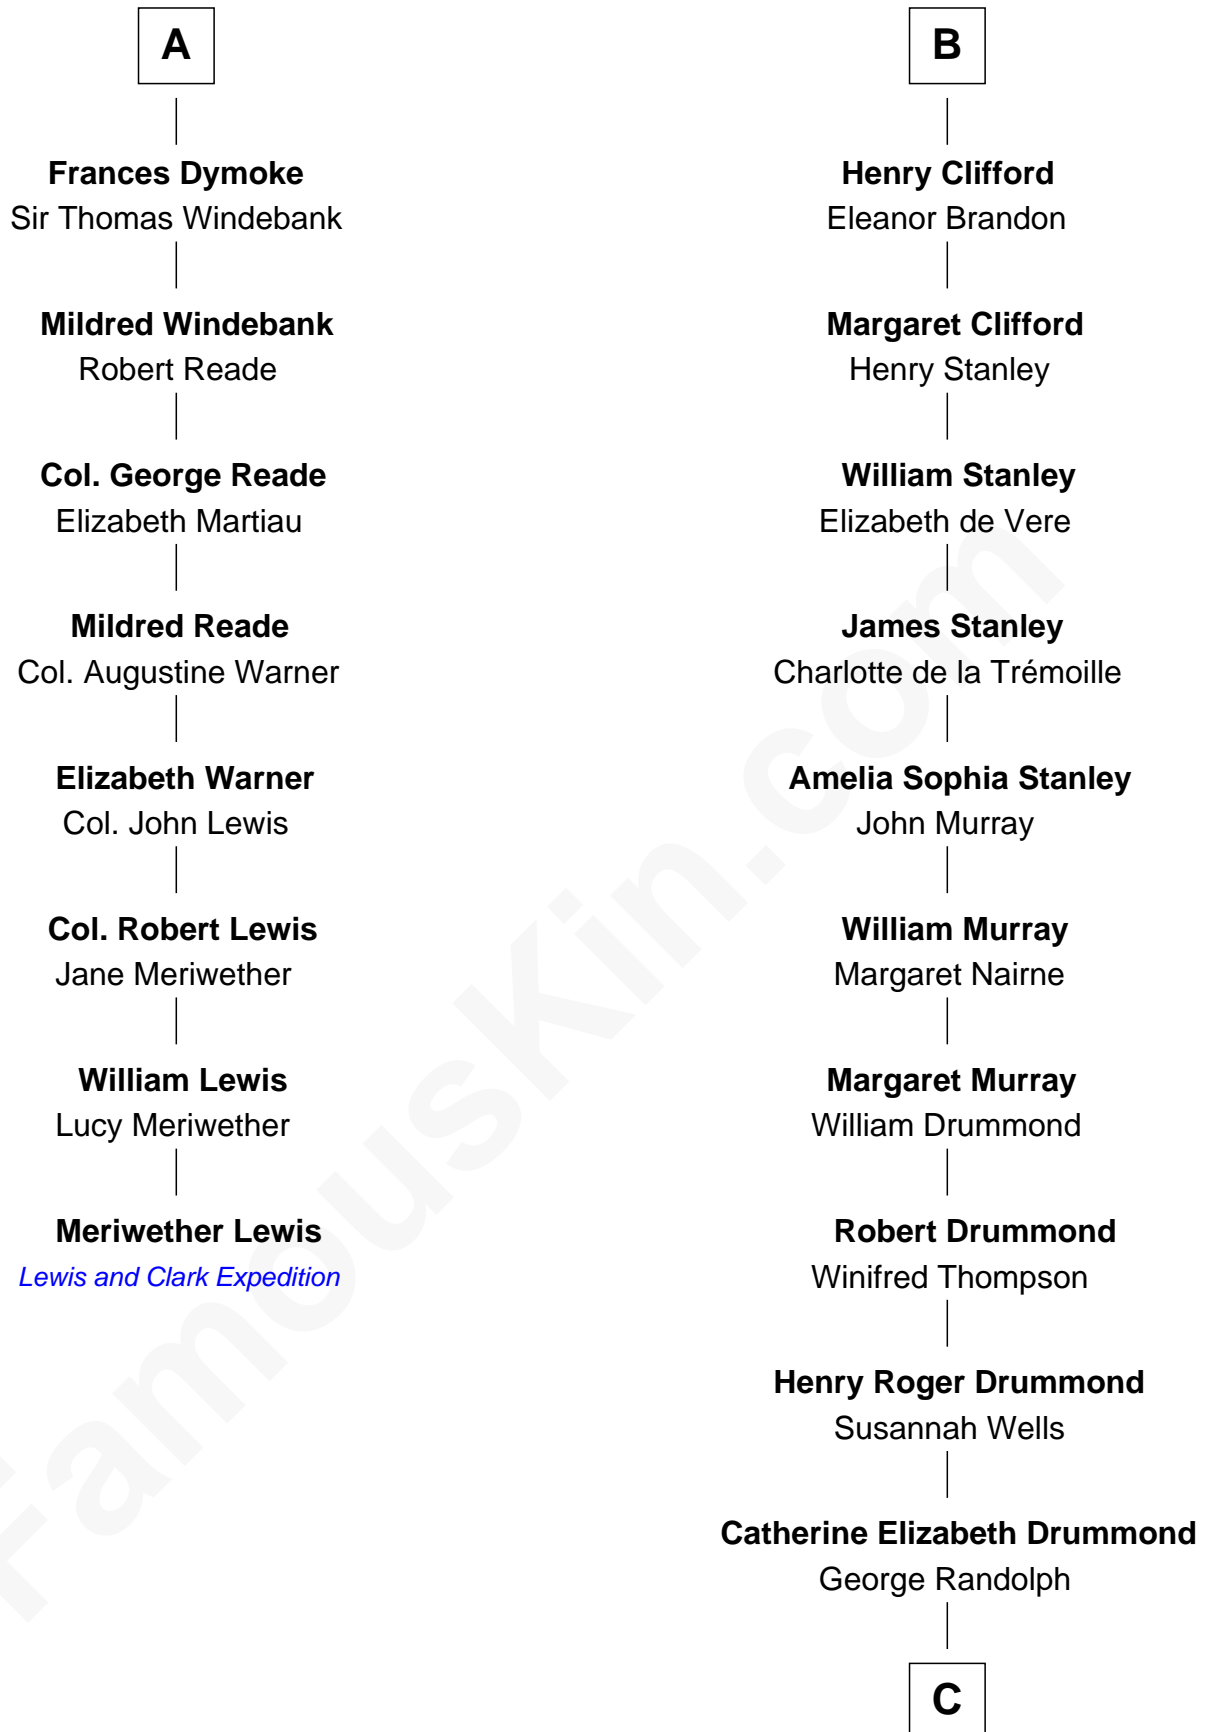

# FamousKin.com Relationship Chart of

**Meriwether Lewis**

*Lewis and Clark Expedition*

14th cousin 7 times removed of

**Hugh Grant**

*Movie Actor*

**Sir Geoffrey le Scrope**

Ivetta de Ros

Joan - - - - -

**Joan Scrope**

Henry Fitzhugh

**Henry FitzHugh**

Elizabeth Grey

**Eleanor Fitzhugh**

Sir Henry Bromflete

**Margaret Bromflete**

John Clifford

**Henry Clifford**

Anne St. John

**Henry Clifford**

Margaret Percy

**B**

**C**

—  
**Cyril Randolph**