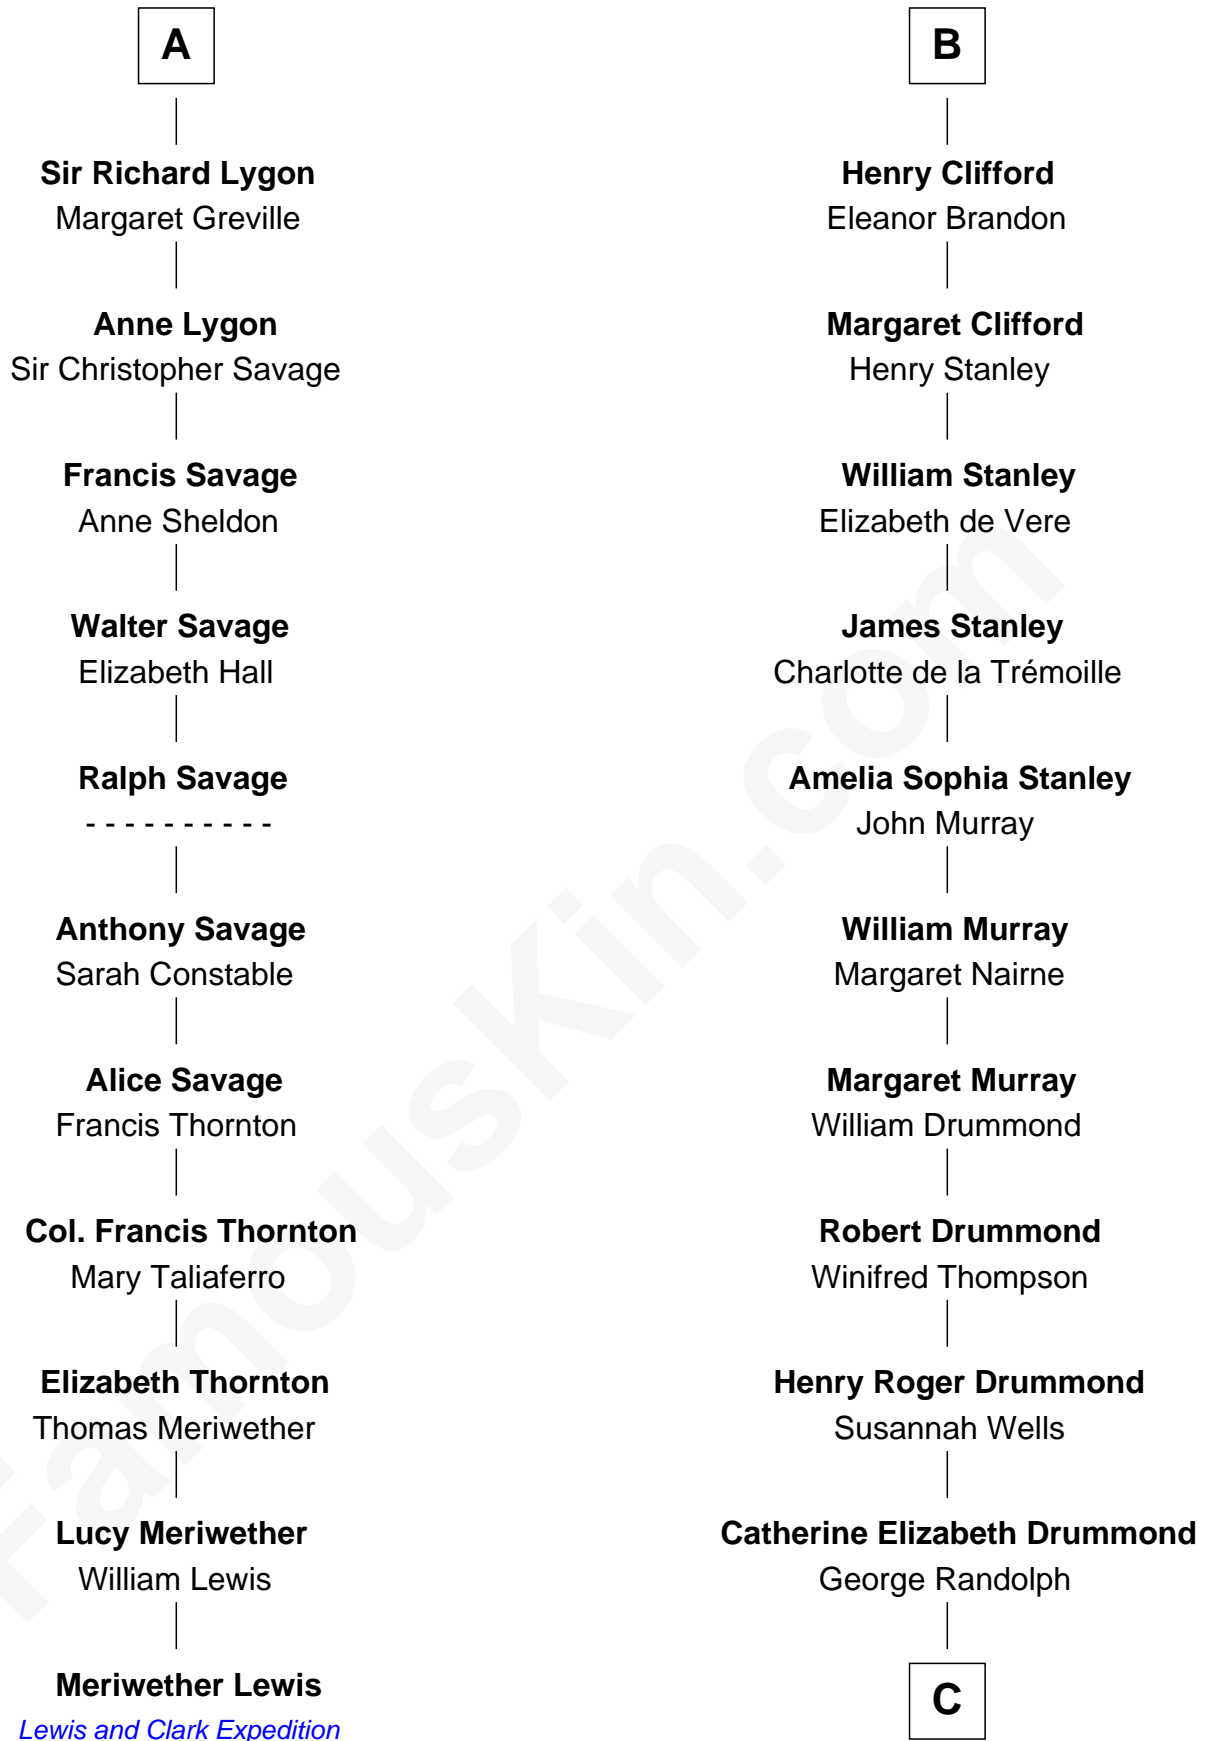

# FamousKin.com Relationship Chart of

**Meriwether Lewis**

*Lewis and Clark Expedition*

17th cousin 4 times removed of

**Hugh Grant**

*Movie Actor*

**Hugh le Despencer**

Eleanor de Clare

Maurice de Berkeley

**Thomas de Berkeley**

Margaret de Lisle

**Elizabeth de Berkeley**

Richard de Beauchamp

**Eleanor Beauchamp**

Edmund Beaufort

**Eleanor Beaufort**

Sir Robert Spencer

**Catherine Spencer**

Henry Algernon Percy

**Margaret Percy**

Henry Clifford

**B**

**C**

—  
**Cyril Randolph**

Frances Selina Hervey

—  
**Felton George Randolph**

Emily Margaret Nepean

—  
**Margaret Isobel Randolph**

John Cassilis MacLean

—  
**Fynvola Susan MacLean**

James Murray Grant

—  
**Hugh Grant**