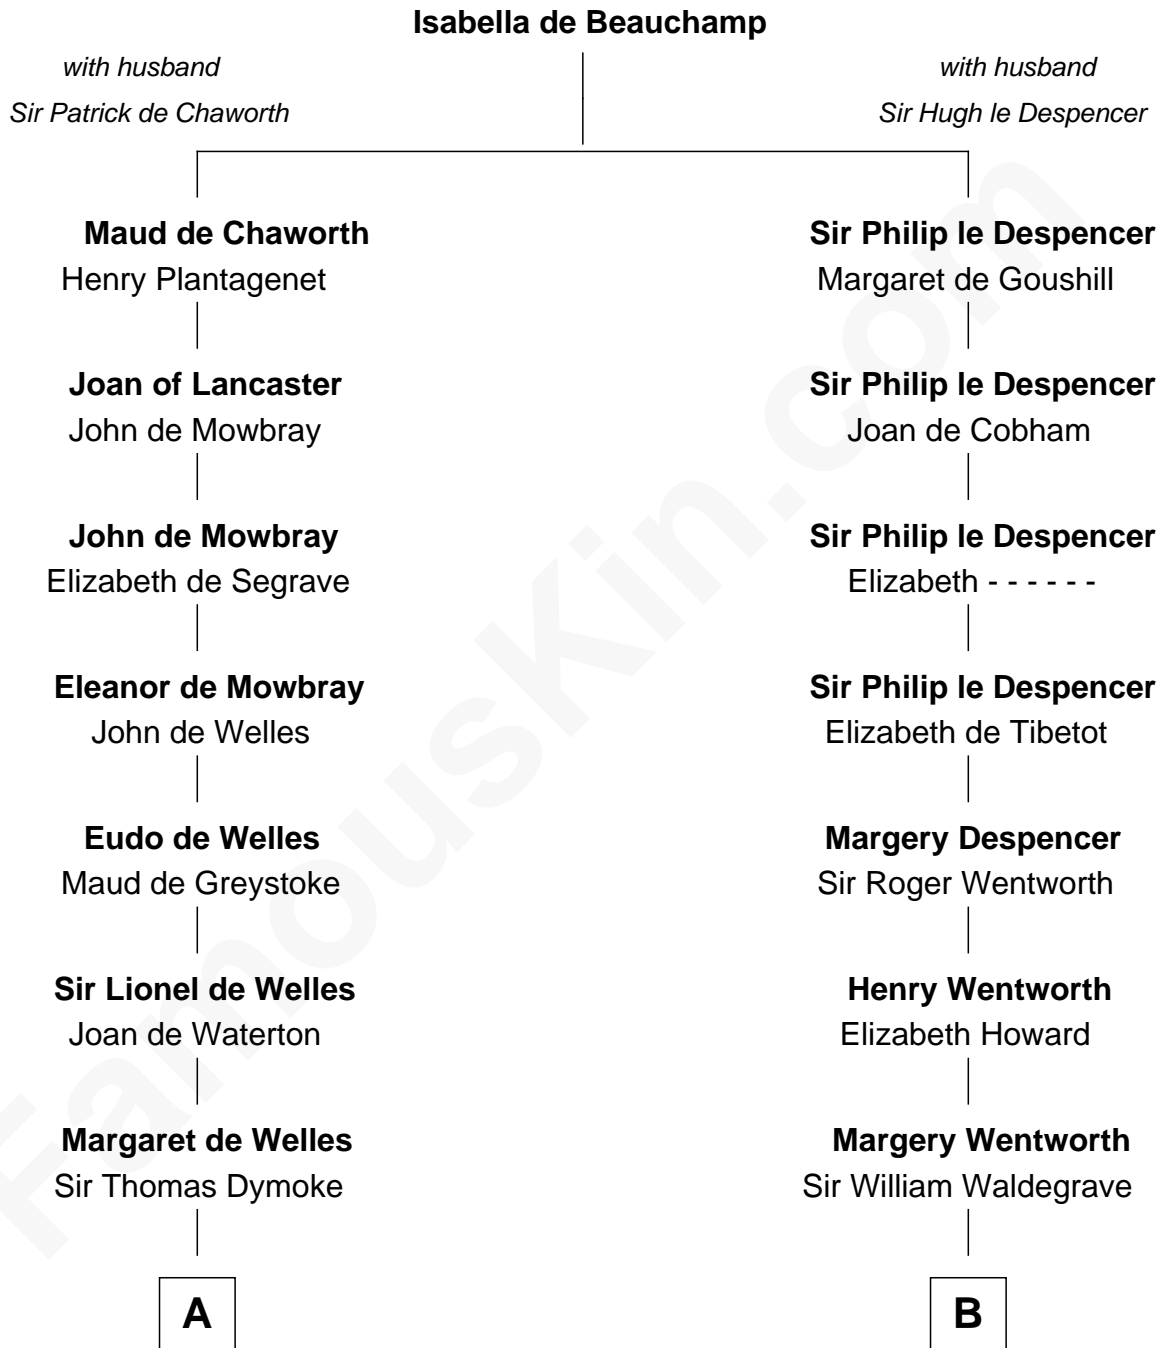

FamousKin.com
Relationship Chart of
Meriwether Lewis
Lewis and Clark Expedition

16th cousin 5 times removed of

John Ritter
TV and Movie Actor

C

Pliny Lothrop Fox

Laura Utley Riddle

William P. L. Fox

Harriett Lucina Tilton

Harriett Fay Fox

Dr. Harry Thomas Southworth

Dorothy Fay Southworth

Woodward Maurice Ritter

John Ritter

TV and Movie Actor

FamousKin.com