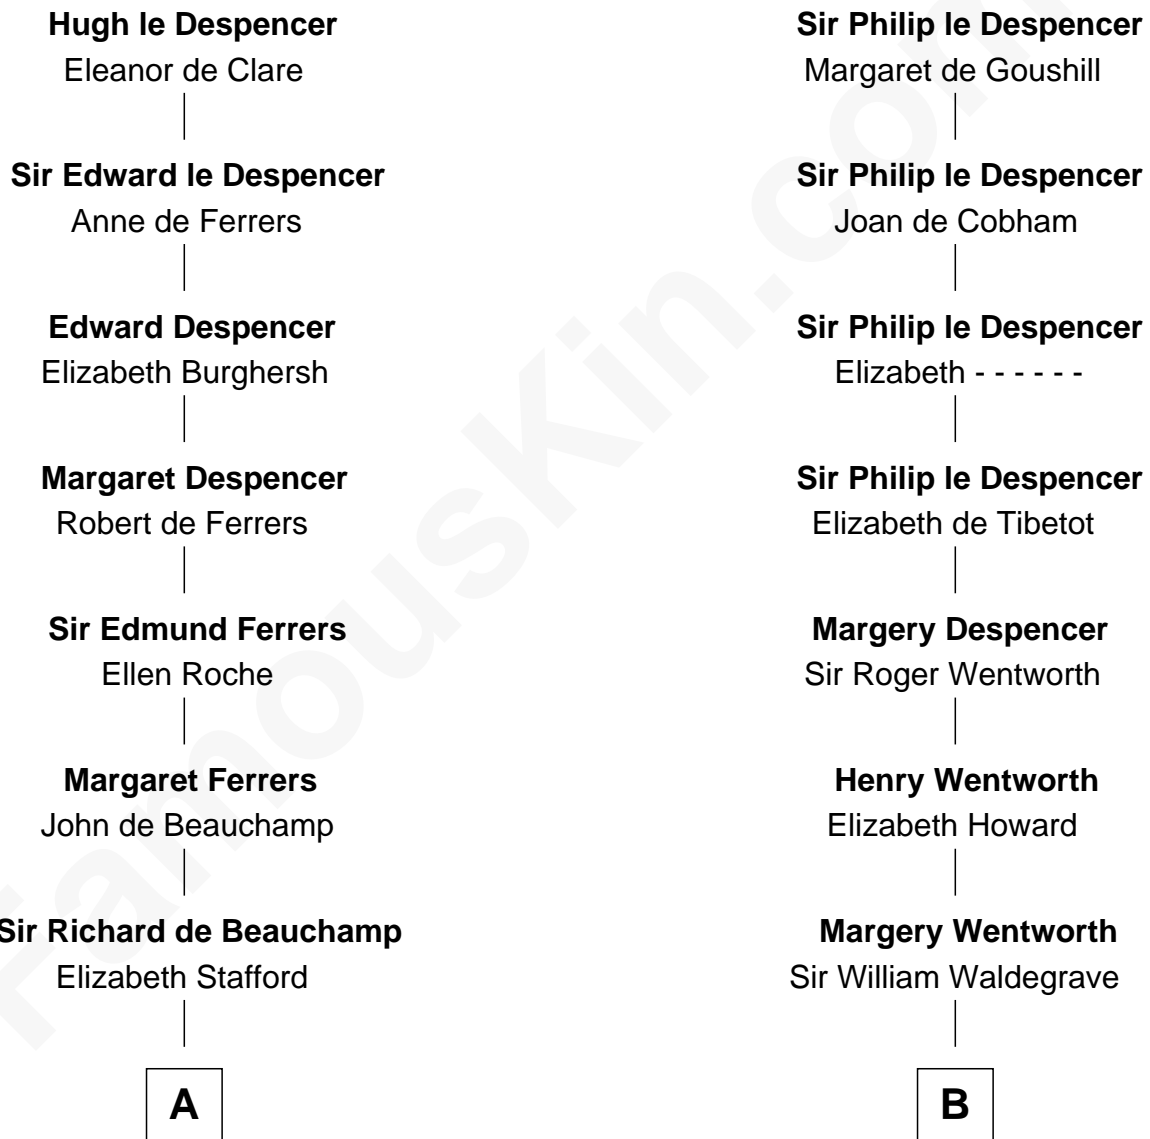

FamousKin.com Relationship Chart of

Meriwether Lewis

Lewis and Clark Expedition

18th cousin 3 times removed of

John Ritter

TV and Movie Actor

Sir Hugh le Despencer

Isabella de Beauchamp

C

Lucy Meriwether

William Lewis

Meriwether Lewis

Lewis and Clark Expedition

D

Pliny Lothrop Fox

Laura Utley Riddle

William P. L. Fox

Harriett Lucina Tilton

Harriett Fay Fox

Dr. Harry Thomas Southworth

Dorothy Fay Southworth

Woodward Maurice Ritter

John Ritter

TV and Movie Actor