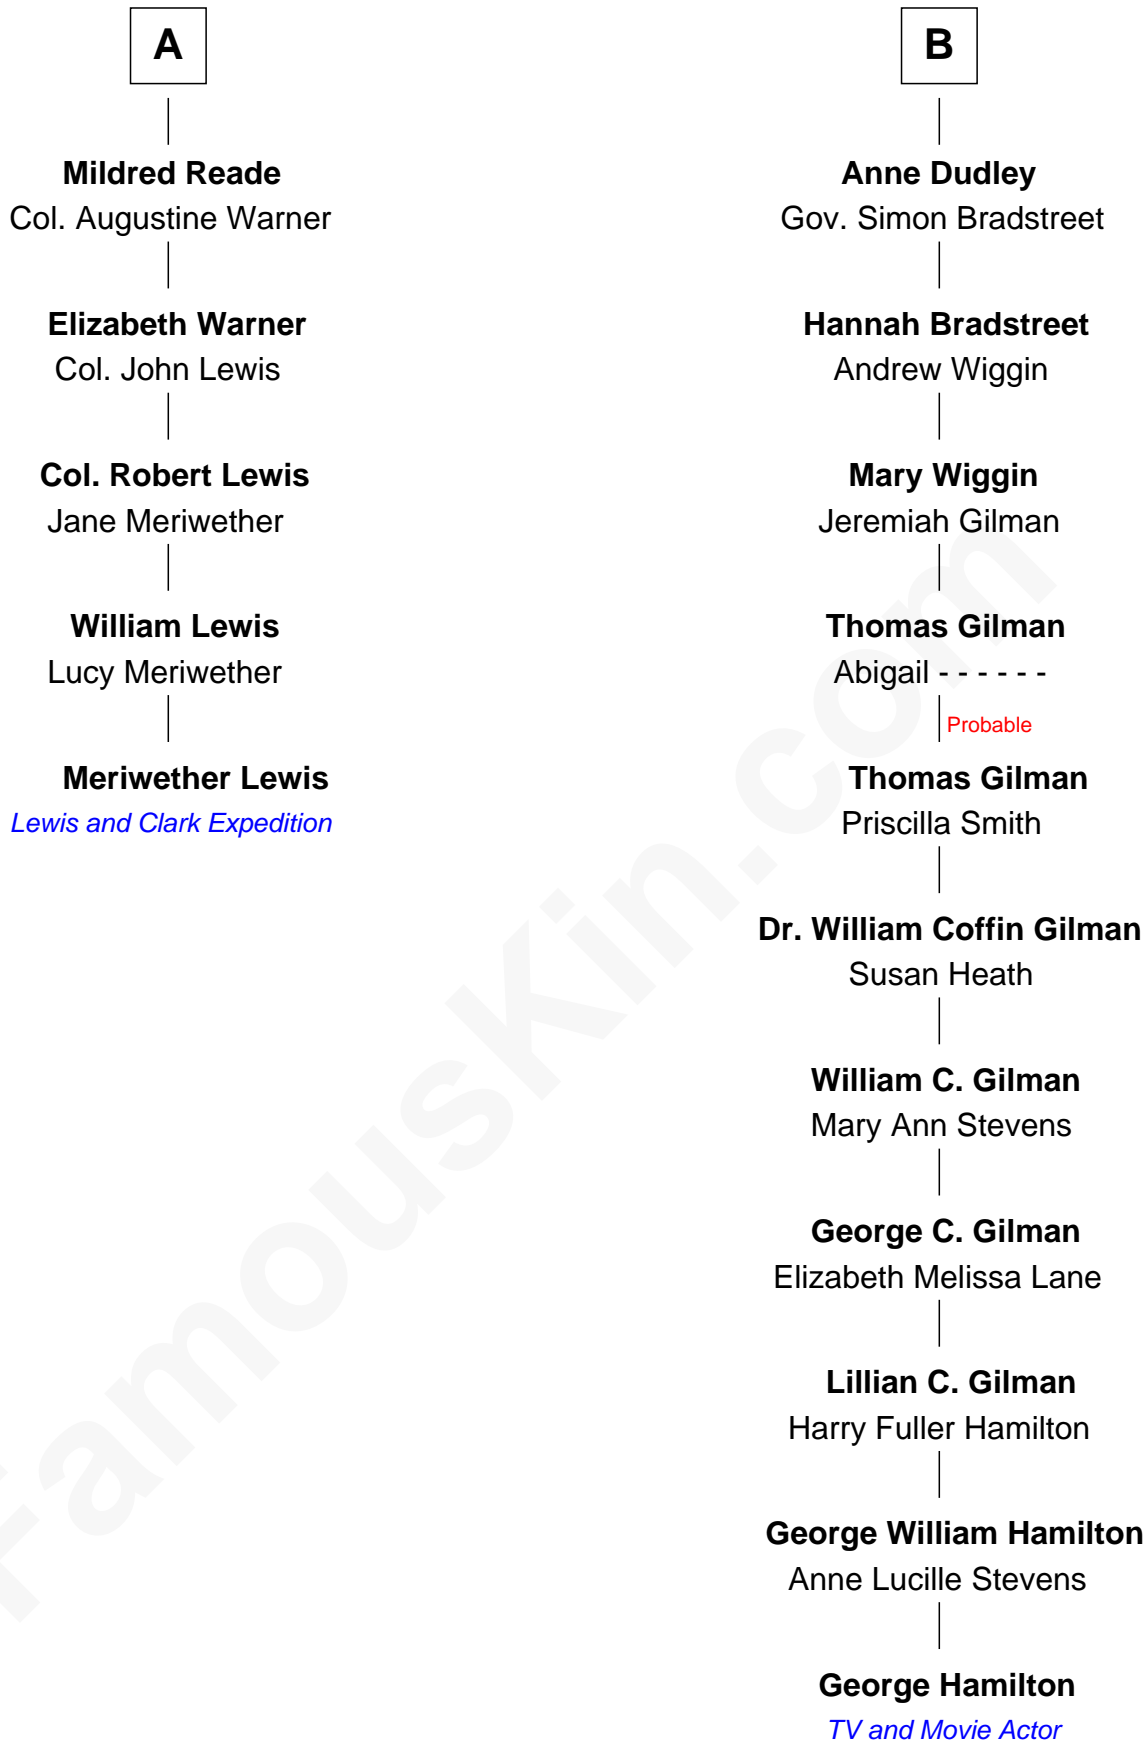

FamousKin.com Relationship Chart of

Meriwether Lewis

Lewis and Clark Expedition

11th cousin 6 times removed of

George Hamilton

TV and Movie Actor

Sir William Bonville

Margaret Grey

George Hamilton photo by [Angela George](#) [\(CC BY-SA 3.0\)](#)