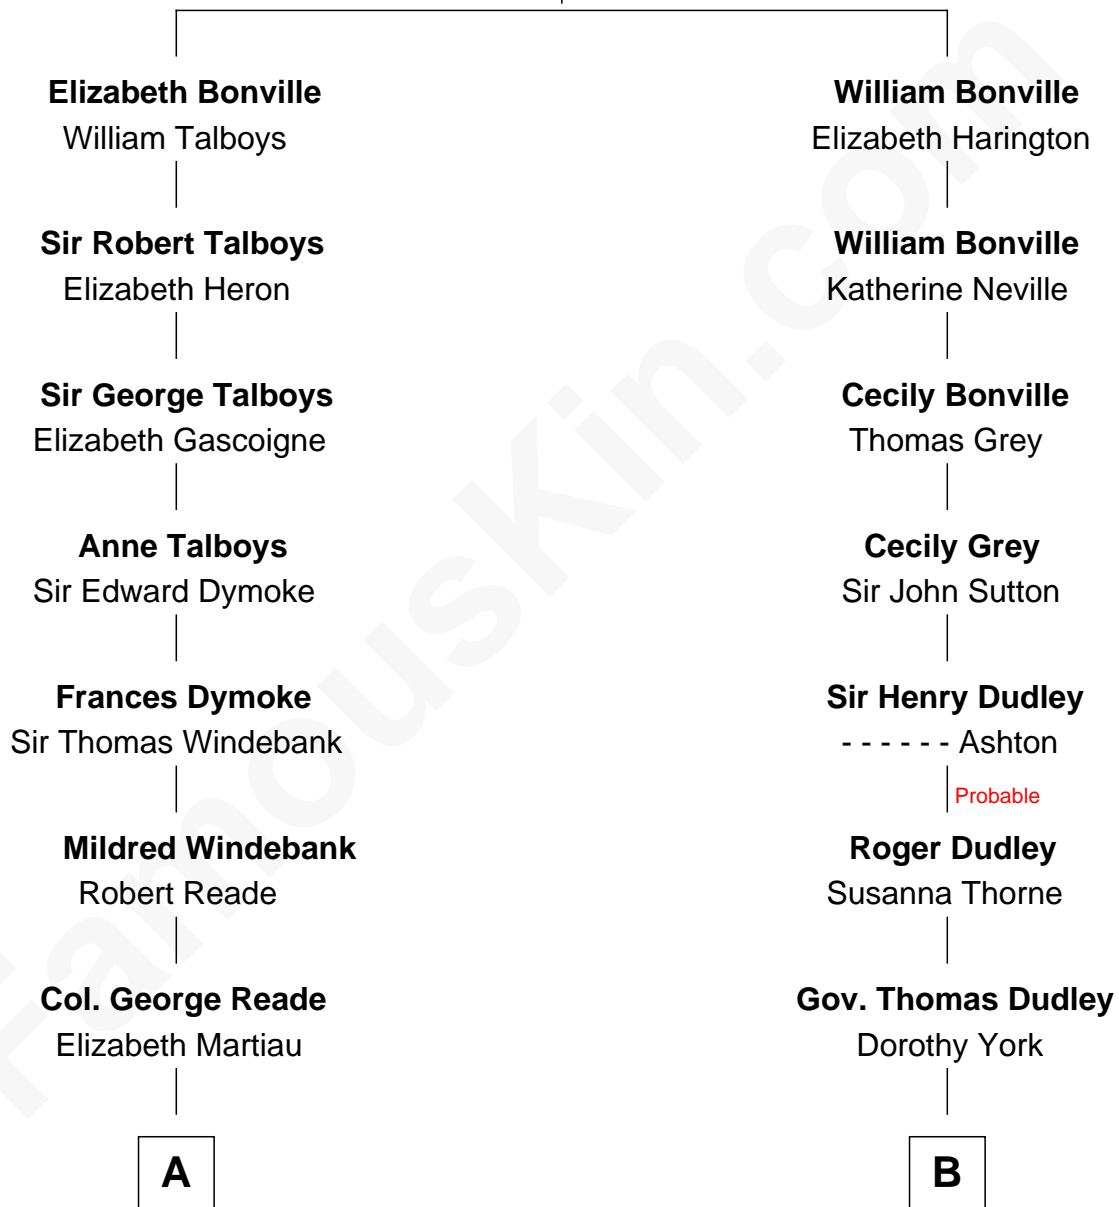

FamousKin.com Relationship Chart of

Meriwether Lewis

Lewis and Clark Expedition

11th cousin 6 times removed of

George Hamilton

TV and Movie Actor

Sir William Bonville

Margaret Grey

George Hamilton photo by [Angela George](#) [\(CC BY-SA 3.0\)](#)