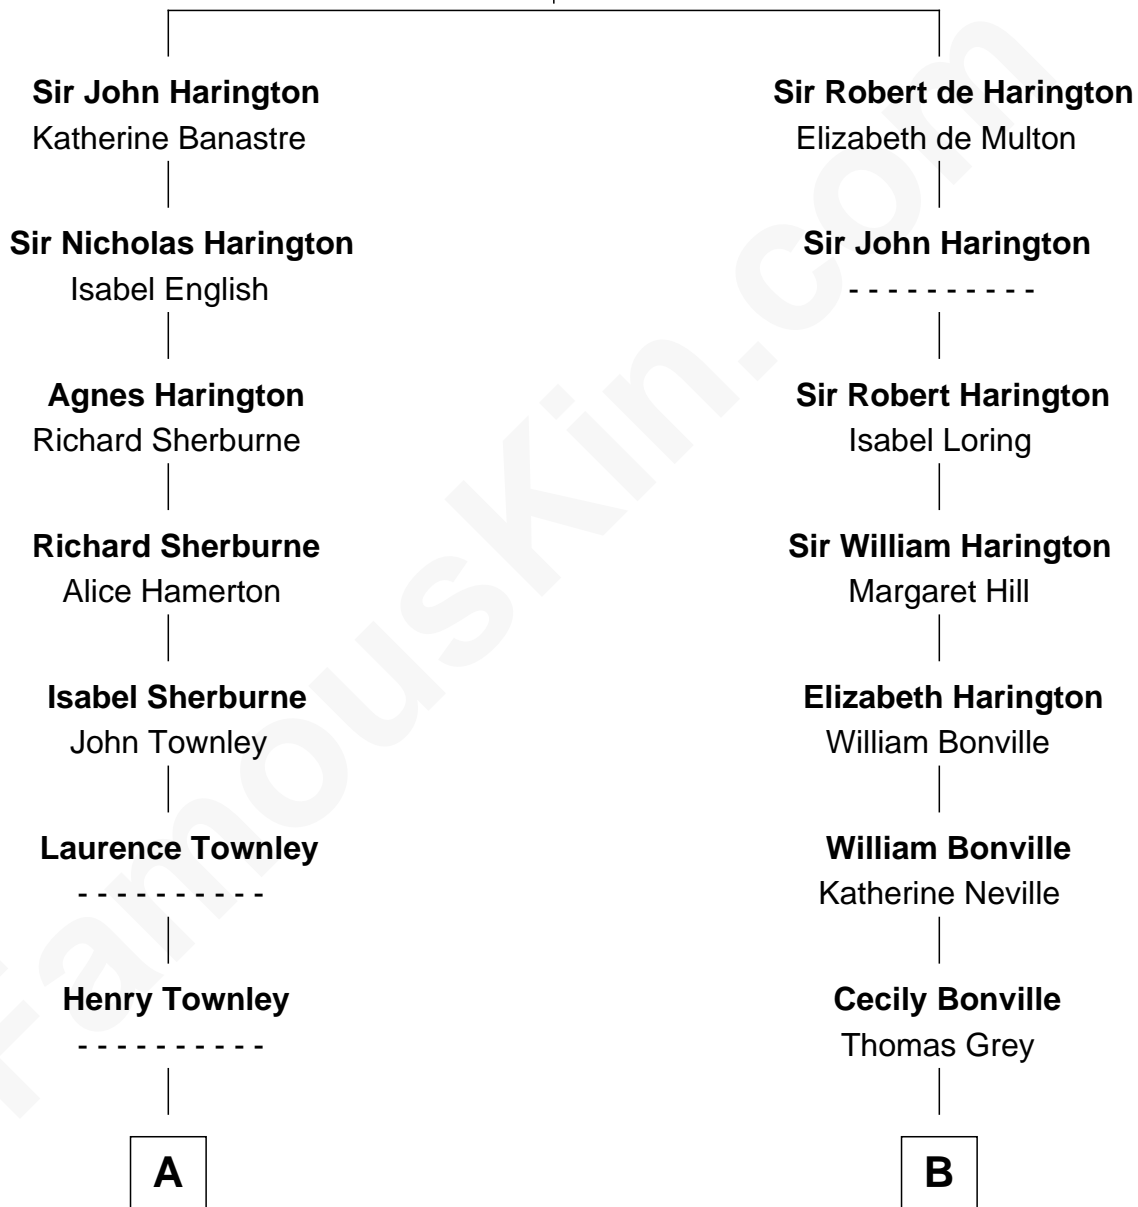

FamousKin.com Relationship Chart of

Meriwether Lewis

Lewis and Clark Expedition

15th cousin 6 times removed of

George Hamilton

TV and Movie Actor

Sir John de Harington

Joan - - - - -

C

William C. Gilman

Mary Ann Stevens

George C. Gilman

Elizabeth Melissa Lane

Lillian C. Gilman

Harry Fuller Hamilton

George William Hamilton