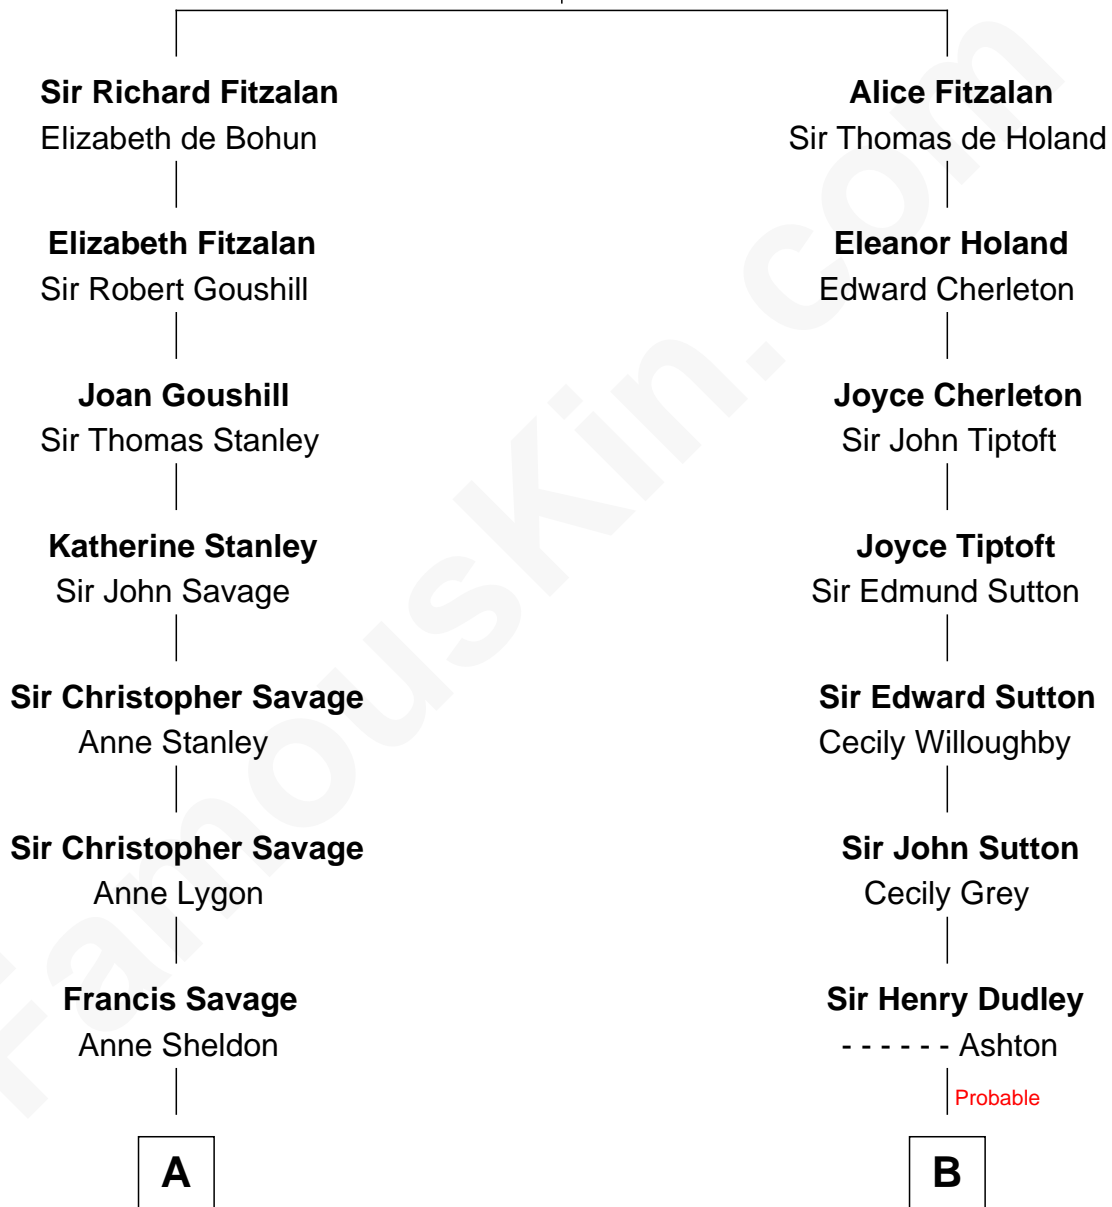

FamousKin.com Relationship Chart of

Meriwether Lewis

Lewis and Clark Expedition

14th cousin 5 times removed of

George Hamilton

TV and Movie Actor

Richard Fitzalan
Eleanor Plantagenet

C

Lillian C. Gilman

Harry Fuller Hamilton

George William Hamilton

Anne Lucille Stevens

George Hamilton

TV and Movie Actor

FamousKin.com