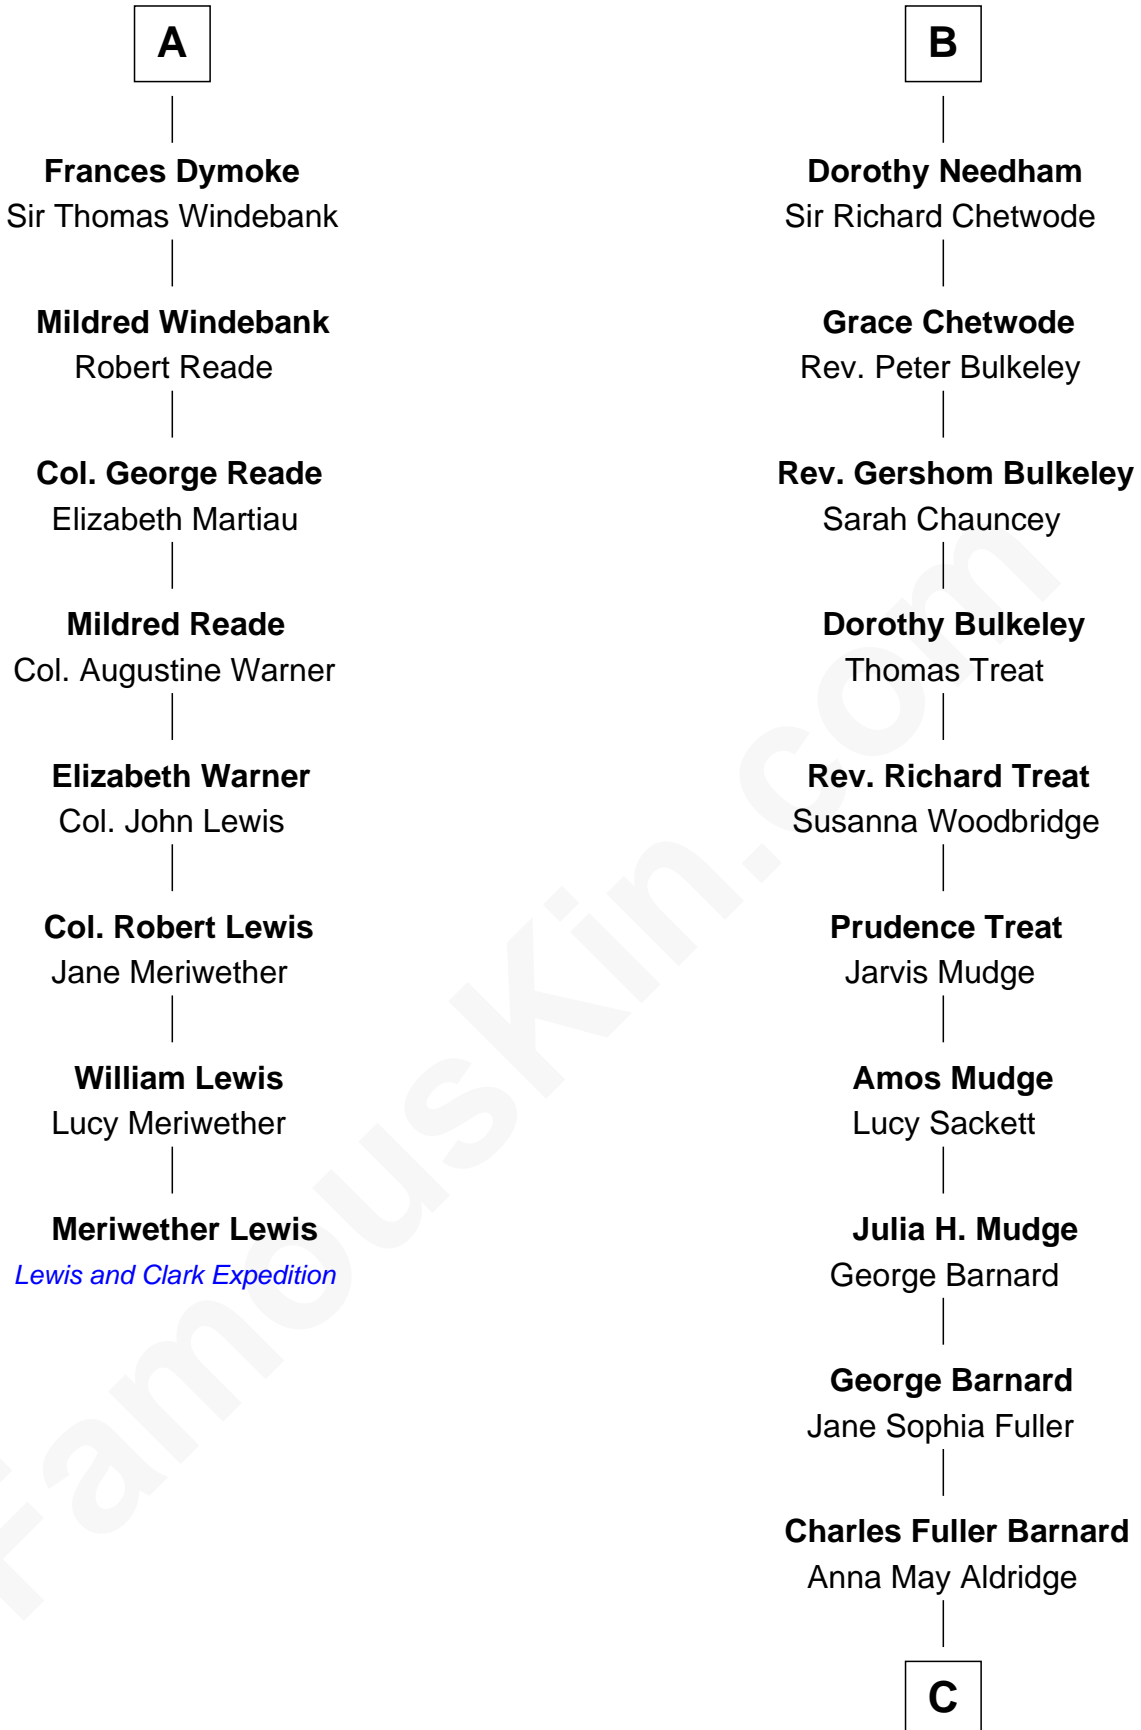

FamousKin.com Relationship Chart of

Meriwether Lewis

Lewis and Clark Expedition

14th cousin 4 times removed of

Dick Clark

Radio and TV Host

Sir Thomas de Beauchamp

Katherine de Mortimer

C

Julia Fuller Barnard
Richard Augustus Clark

Dick Clark
Radio and TV Host

FamousKin.com