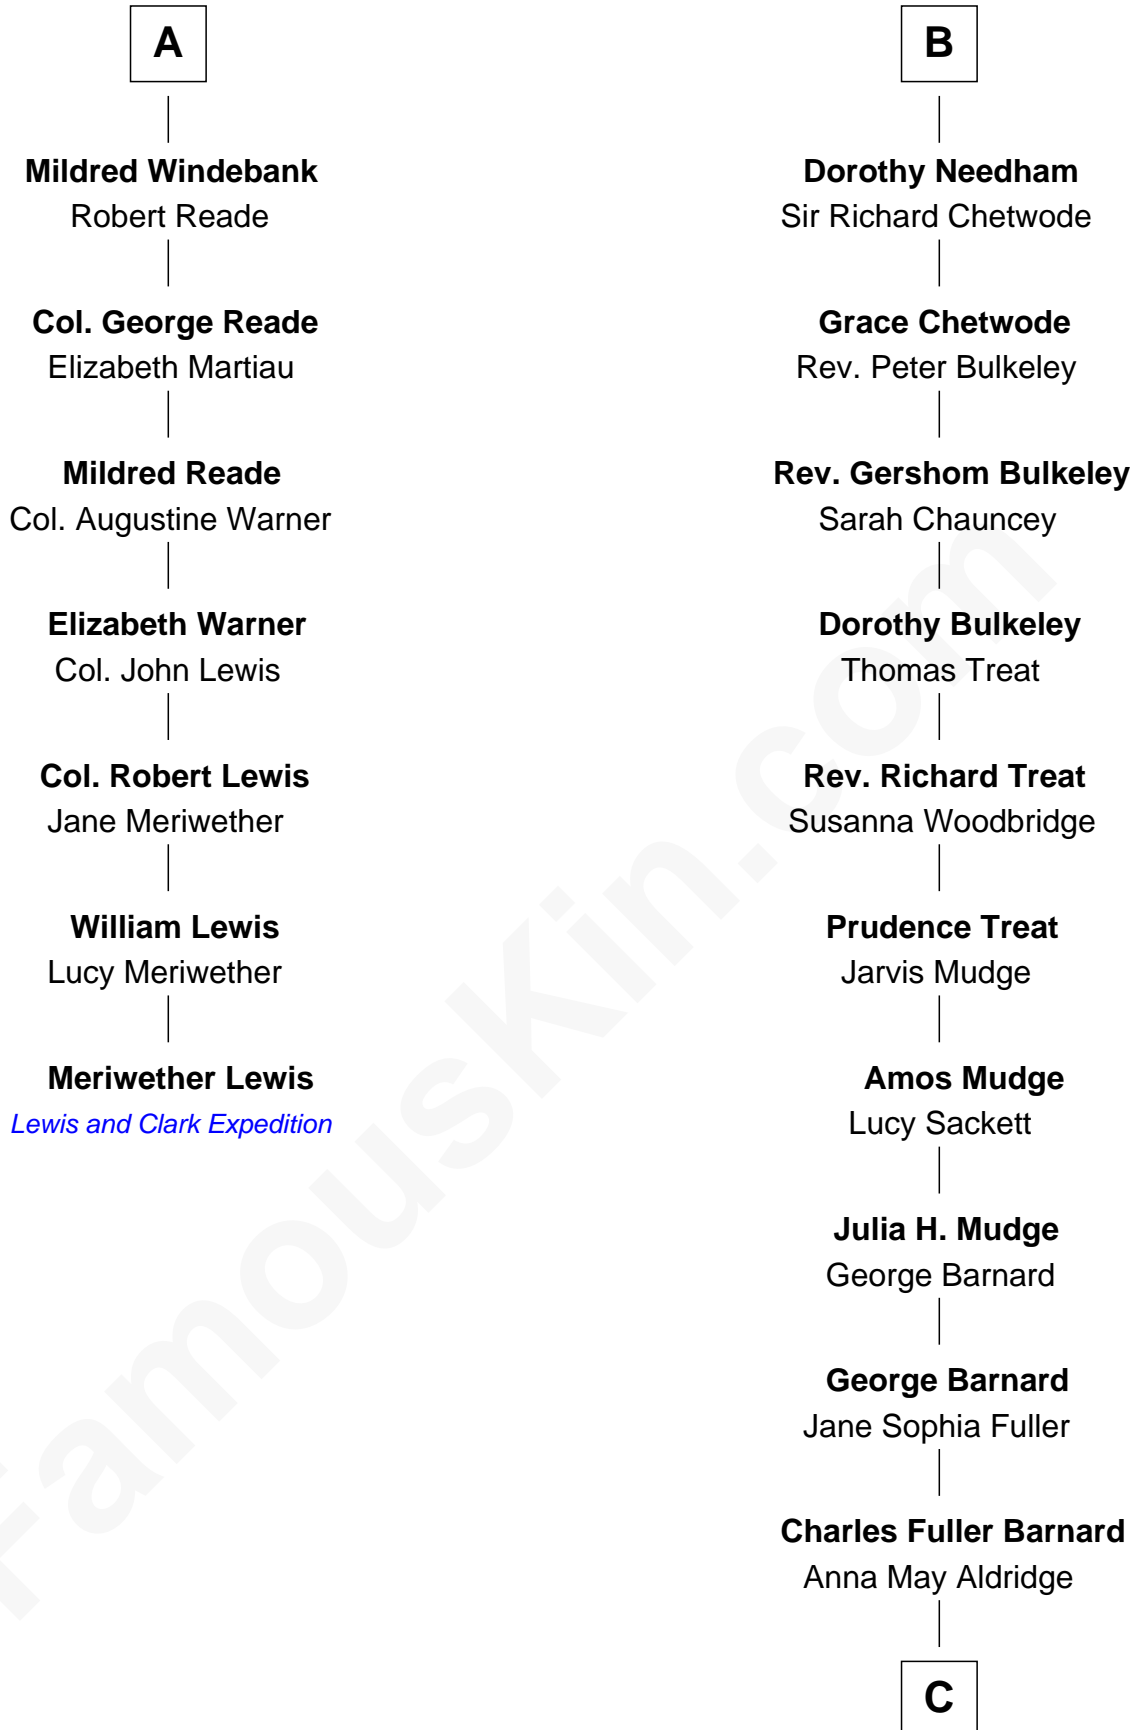

FamousKin.com Relationship Chart of

Meriwether Lewis

Lewis and Clark Expedition

13th cousin 5 times removed of

Dick Clark

Radio and TV Host

John de Welles

Maud de Roos

C

Julia Fuller Barnard
Richard Augustus Clark

Dick Clark
Radio and TV Host

FamousKin.com