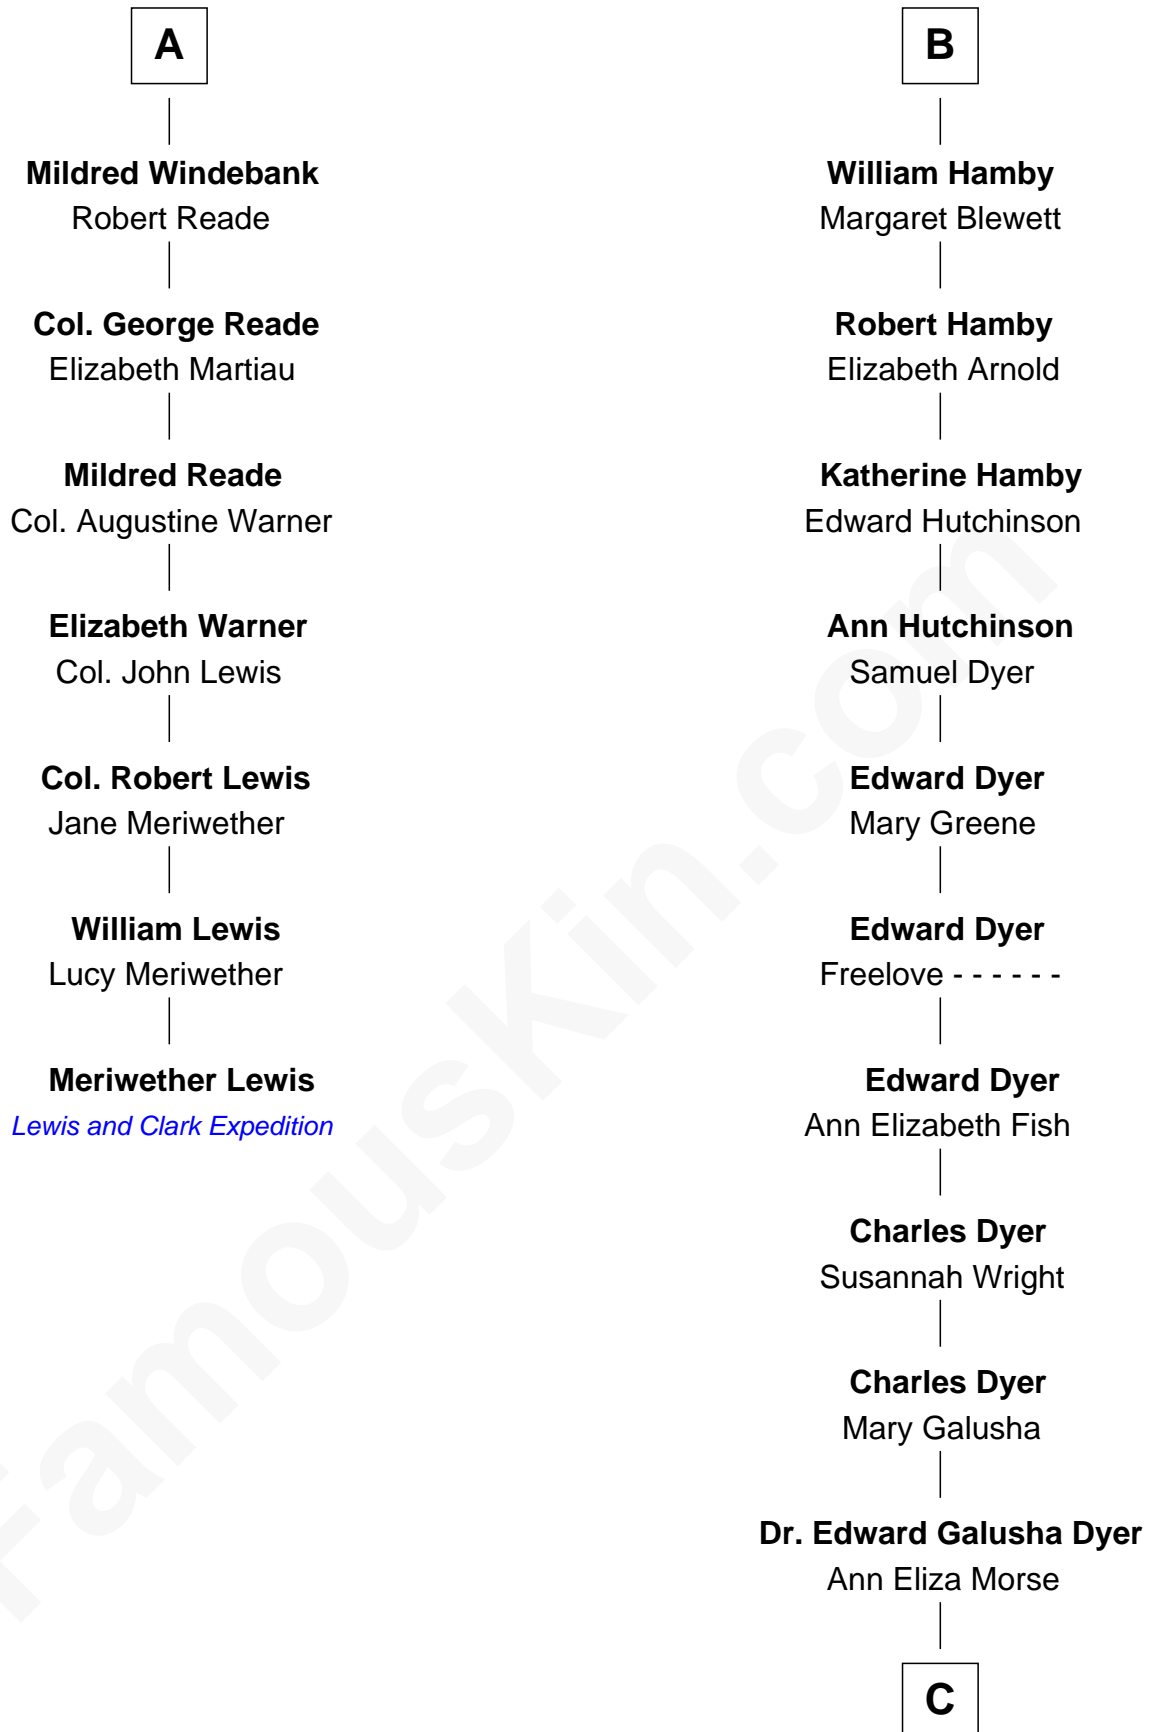

FamousKin.com Relationship Chart of

Meriwether Lewis

Lewis and Clark Expedition

13th cousin 8 times removed of

Elisabeth Shue

TV and Movie Actress

John de Welles

Maud de Roos

C

Emily Almira Dyer
Alexander Hunter Gunn

Alexander Hunter Gunn
Harriet Grace Brewster Willcox

Mary Brewster Gunn
Adoniram Judson Wells

Anne Brewster Wells
James William Shue

Elisabeth Shue
TV and Movie Actress