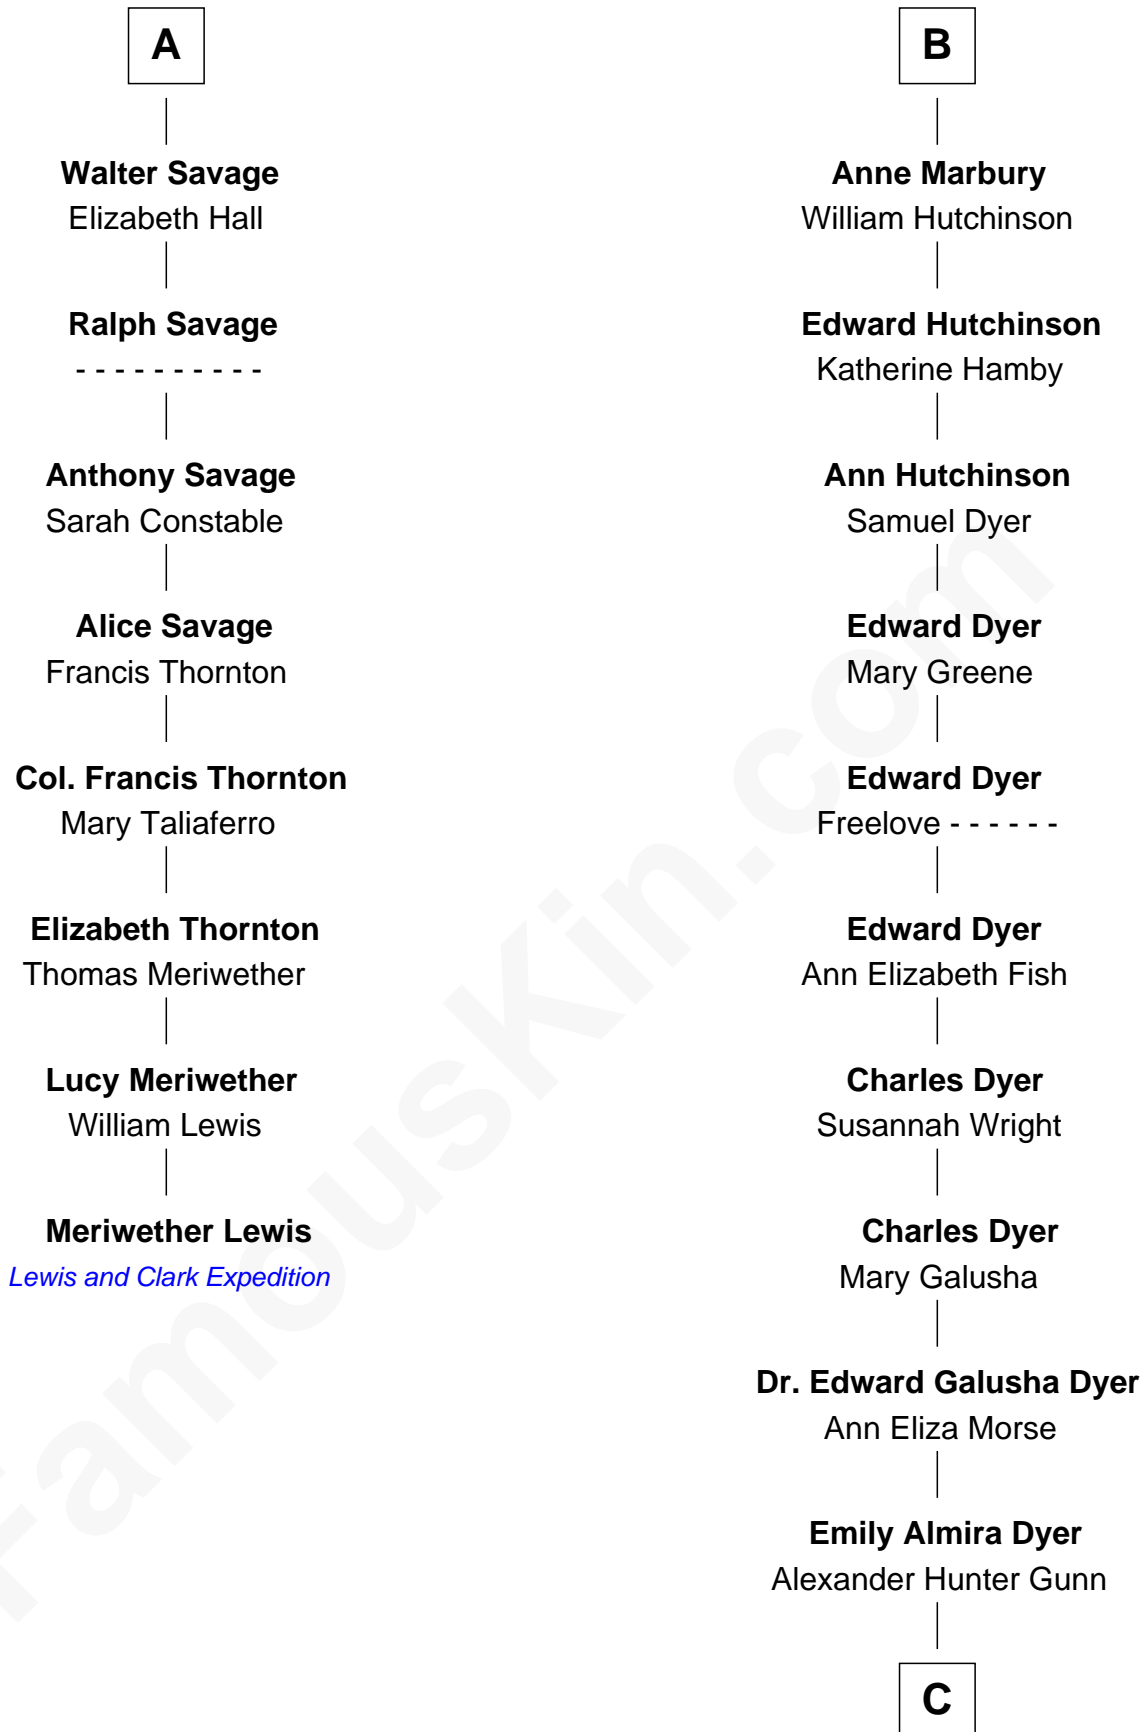

FamousKin.com Relationship Chart of

Meriwether Lewis

Lewis and Clark Expedition

14th cousin 6 times removed of

Andrew Shue

TV Actor

C

Alexander Hunter Gunn
Harriet Grace Brewster Willcox

Mary Brewster Gunn
Adoniram Judson Wells

Anne Brewster Wells
James William Shue

Andrew Shue
TV Actor

FamousKin.com