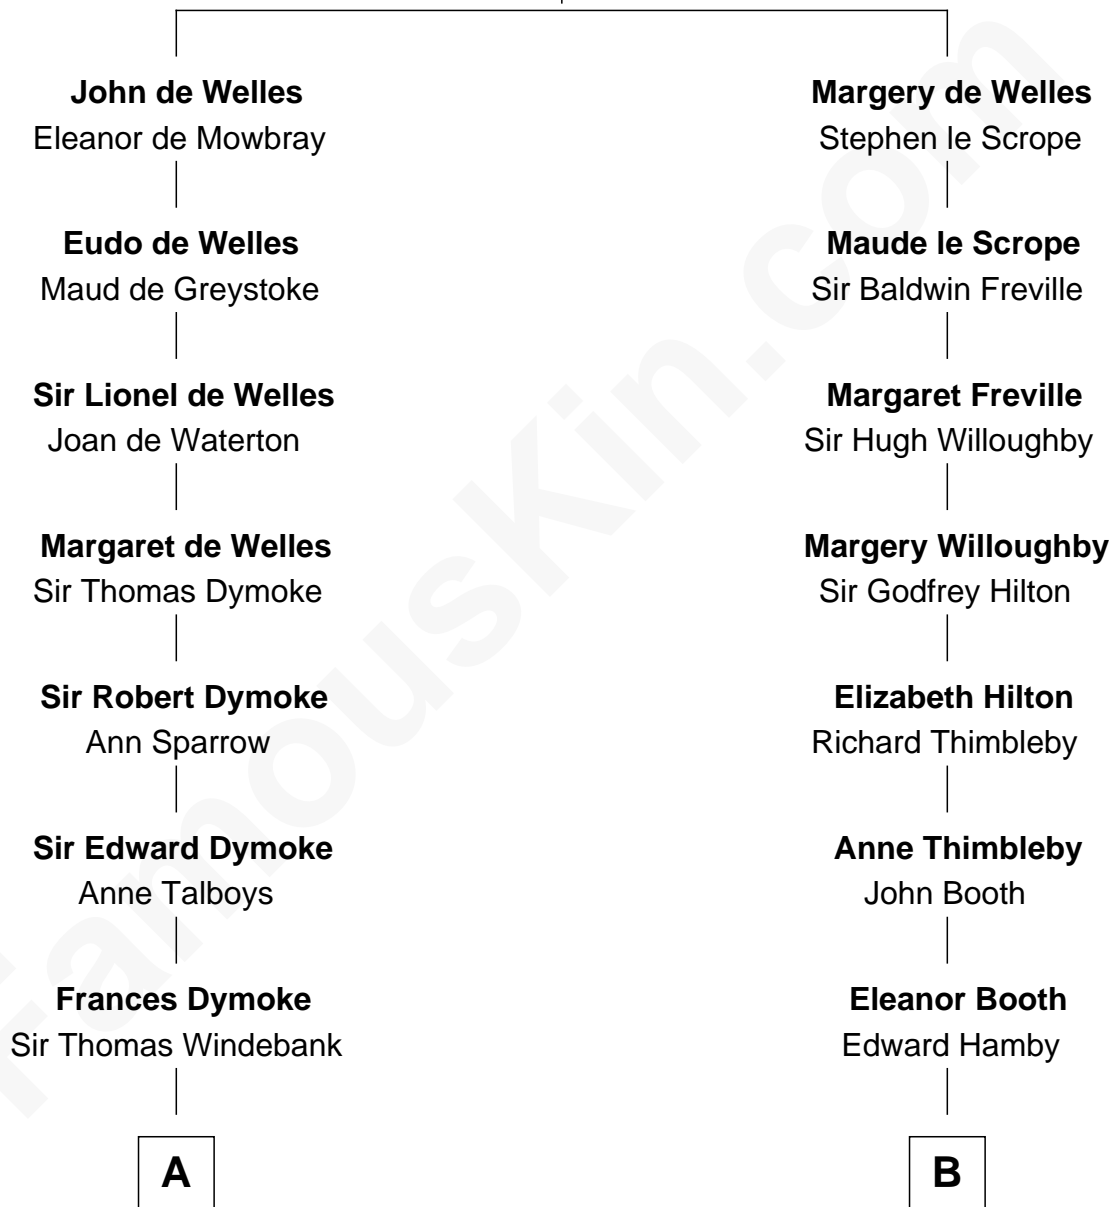

# FamousKin.com Relationship Chart of

**Meriwether Lewis**

*Lewis and Clark Expedition*

13th cousin 8 times removed of

**Andrew Shue**

*TV Actor*

**John de Welles**

Maud de Roos

**C**

**Emily Almira Dyer**  
Alexander Hunter Gunn

**Alexander Hunter Gunn**  
Harriet Grace Brewster Willcox

**Mary Brewster Gunn**  
Adoniram Judson Wells

**Anne Brewster Wells**  
James William Shue

**Andrew Shue**  
*TV Actor*