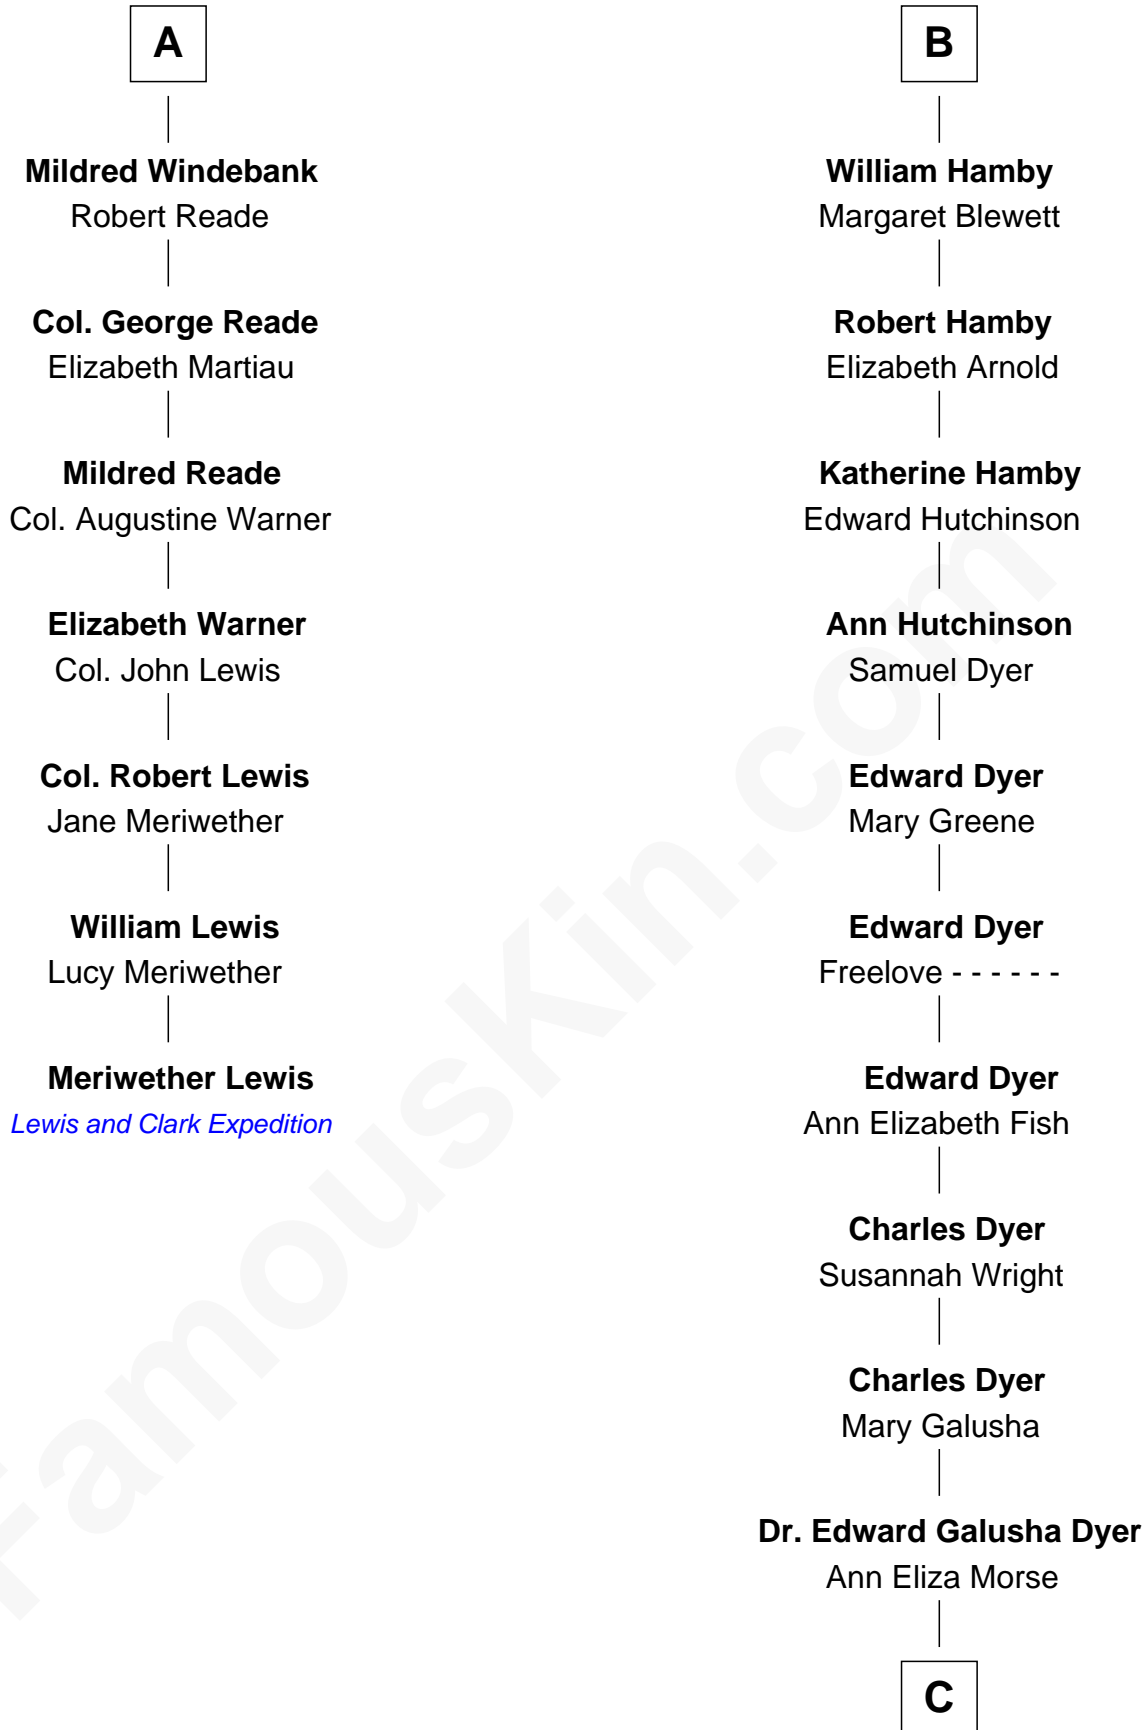

# FamousKin.com Relationship Chart of

**Meriwether Lewis**

*Lewis and Clark Expedition*

13th cousin 8 times removed of

**Andrew Shue**

*TV Actor*

**John de Welles**

Maud de Roos

**C**

**Emily Almira Dyer**  
Alexander Hunter Gunn

**Alexander Hunter Gunn**  
Harriet Grace Brewster Willcox

**Mary Brewster Gunn**  
Adoniram Judson Wells

**Anne Brewster Wells**  
James William Shue

**Andrew Shue**  
*TV Actor*