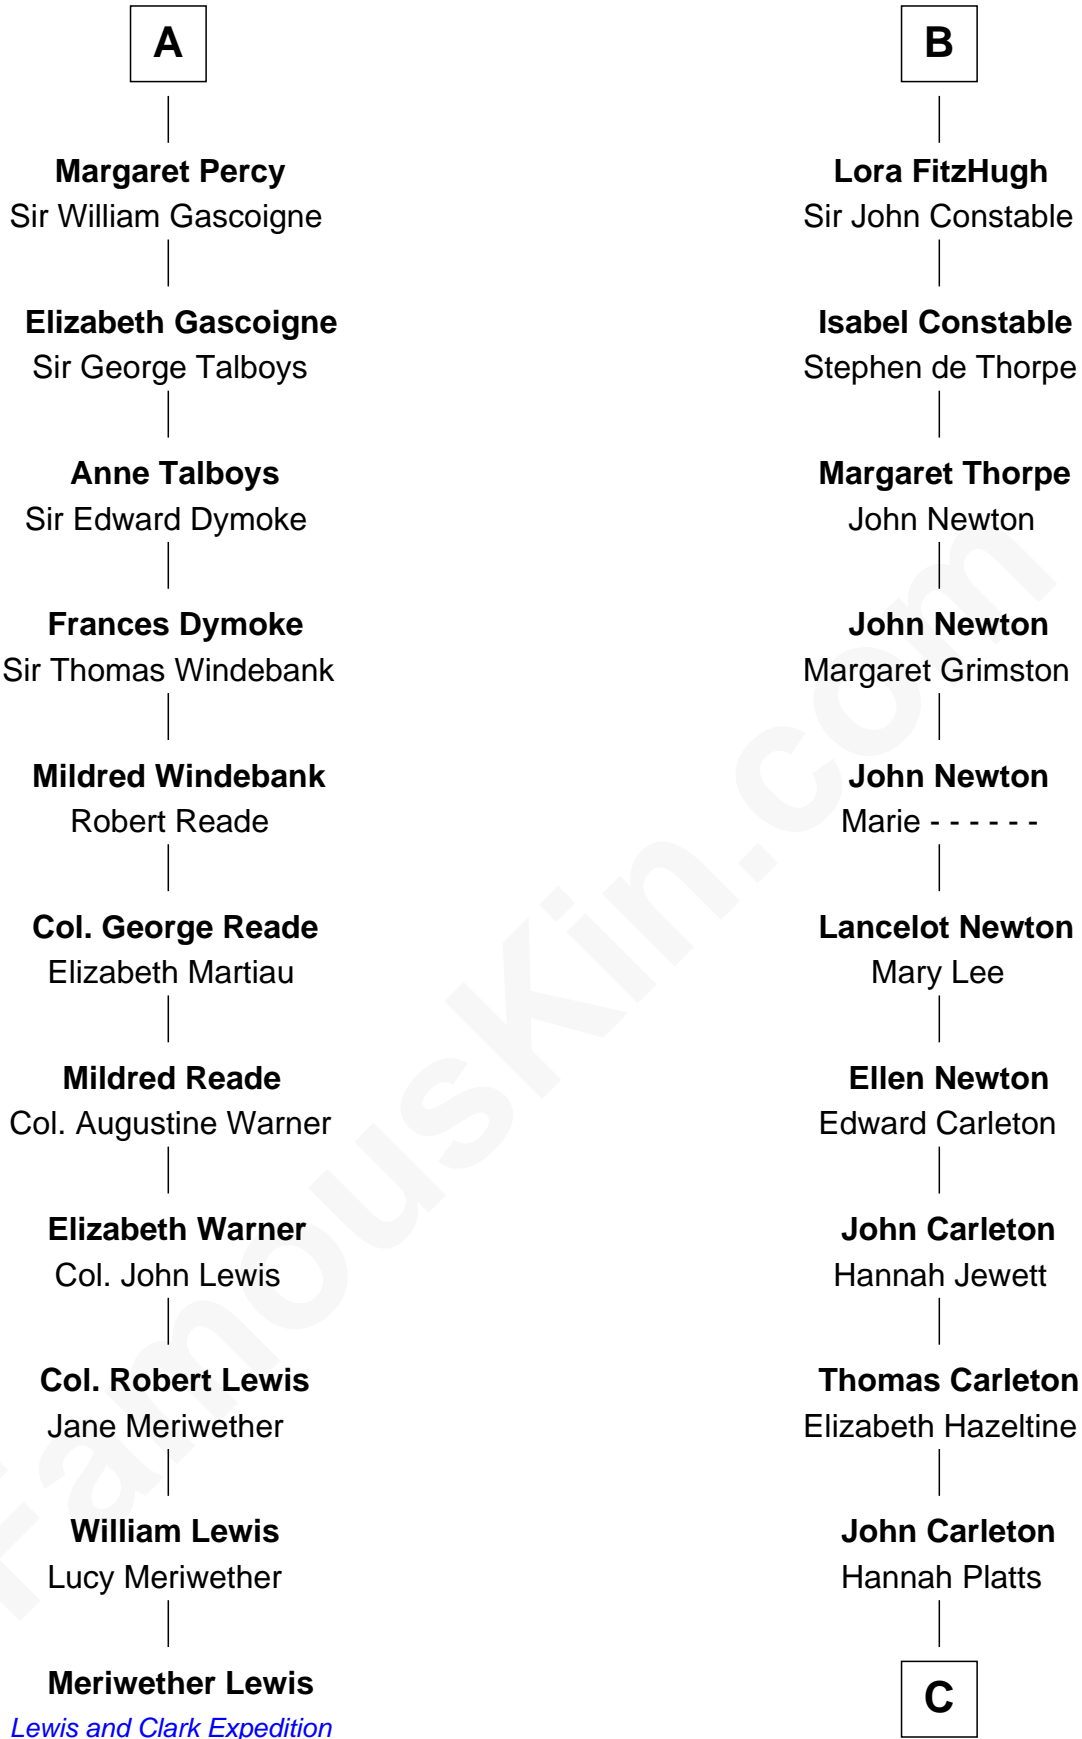

# FamousKin.com Relationship Chart of

**Meriwether Lewis**

*Lewis and Clark Expedition*

17th cousin 3 times removed of

**Charles A. Pillsbury**

*Co-Founder of C.A. Pillsbury Co.*

**C**

—  
**Moses Carleton**  
Margaret Sprake

—  
**Henry Carleton**  
Polly Greeley

—  
**Margaret Sprague Carleton**  
George Alfred Pillsbury

—  
**Charles A. Pillsbury**  
*Co-Founder of C.A. Pillsbury Co.*

FamousKin.com