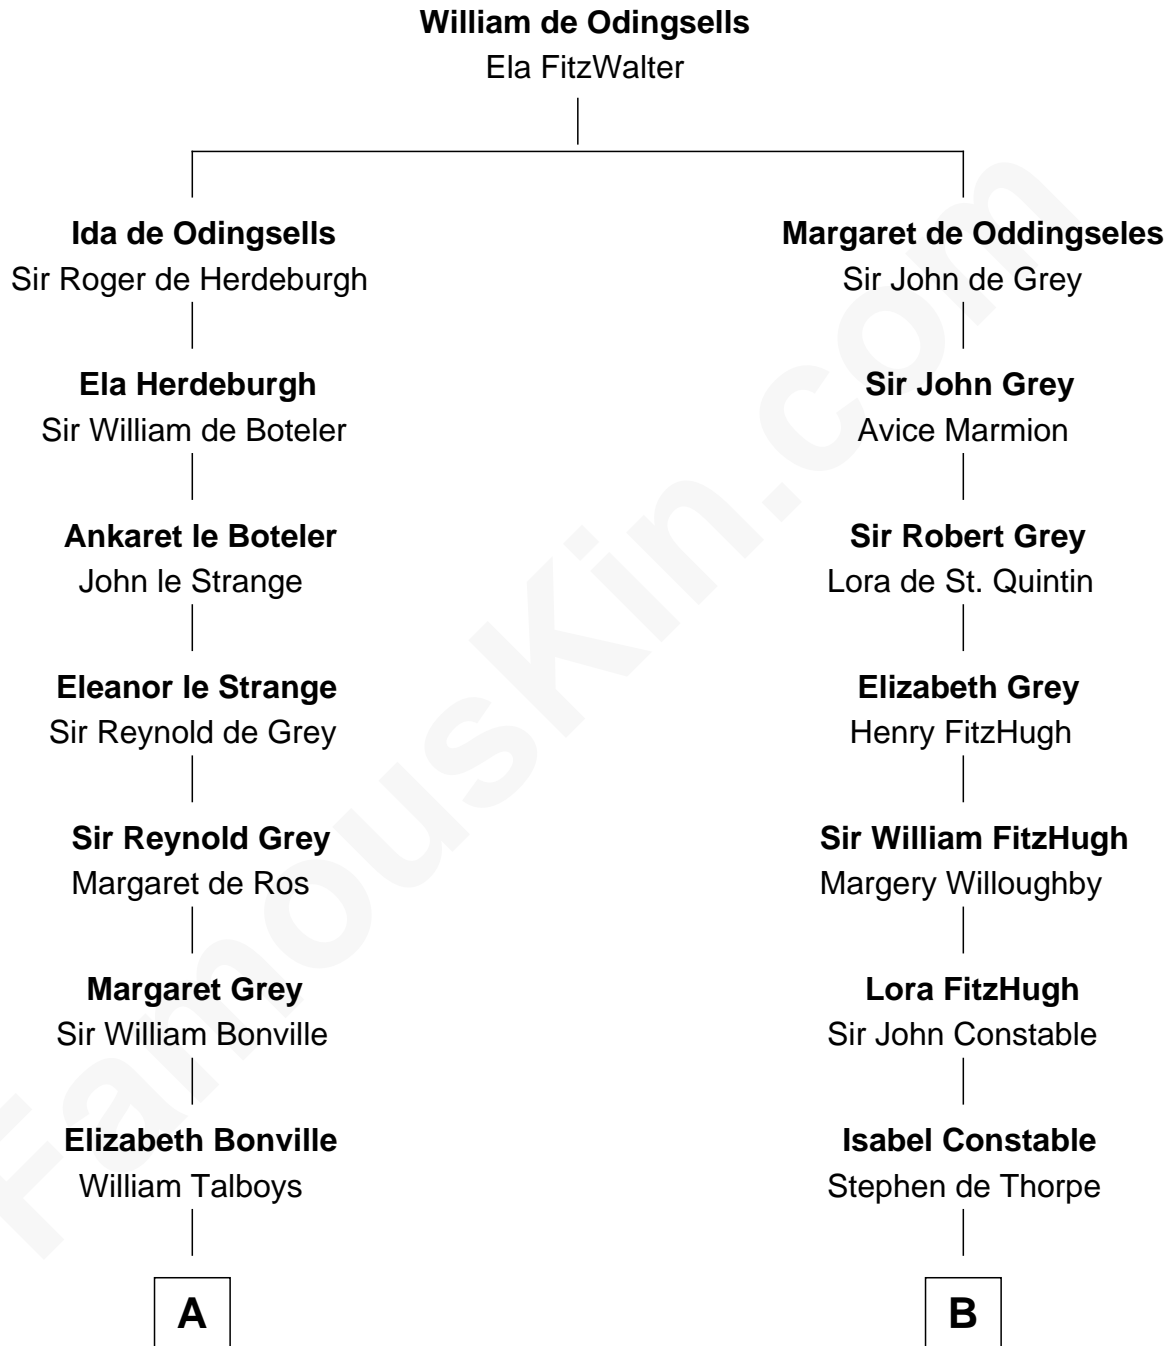

FamousKin.com Relationship Chart of

Meriwether Lewis

Lewis and Clark Expedition

17th cousin 1 time removed of

Charles A. Pillsbury

Co-Founder of C.A. Pillsbury Co.

C

|
Margaret Sprague Carleton