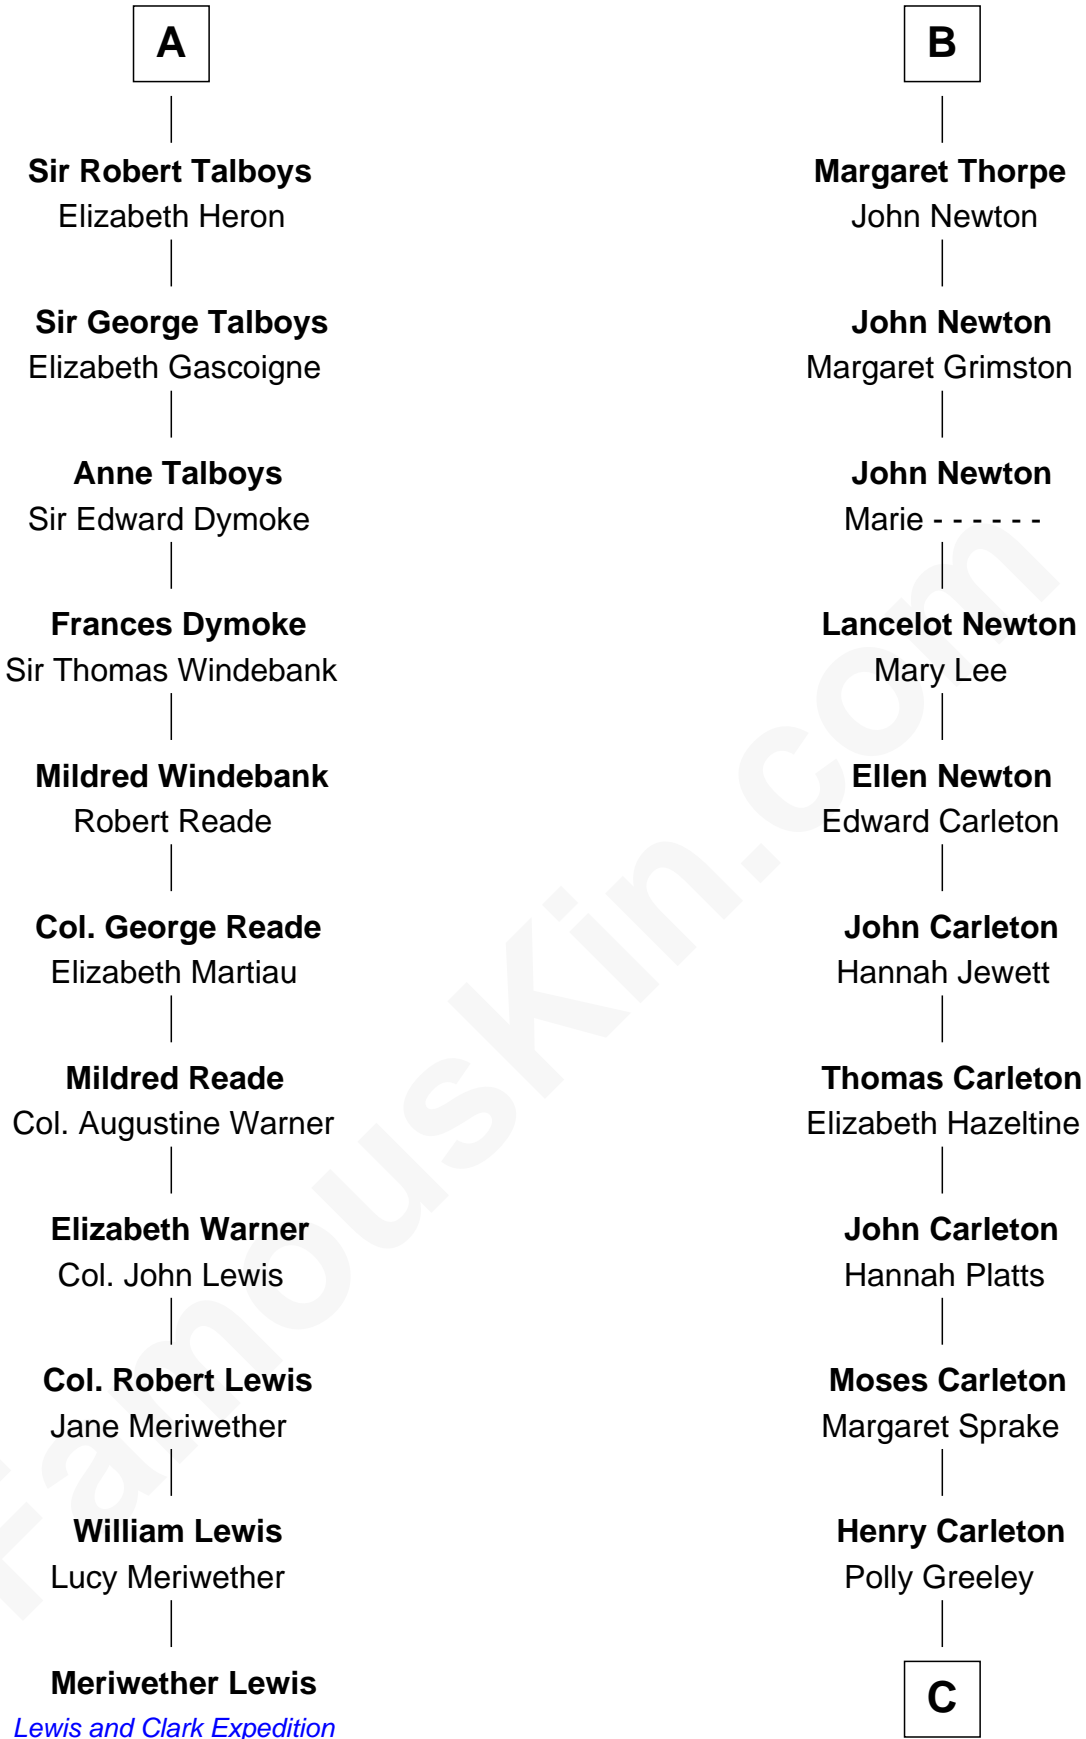

FamousKin.com Relationship Chart of

Meriwether Lewis

Lewis and Clark Expedition

17th cousin 1 time removed of

Charles A. Pillsbury

Co-Founder of C.A. Pillsbury Co.

C

|
Margaret Sprague Carleton