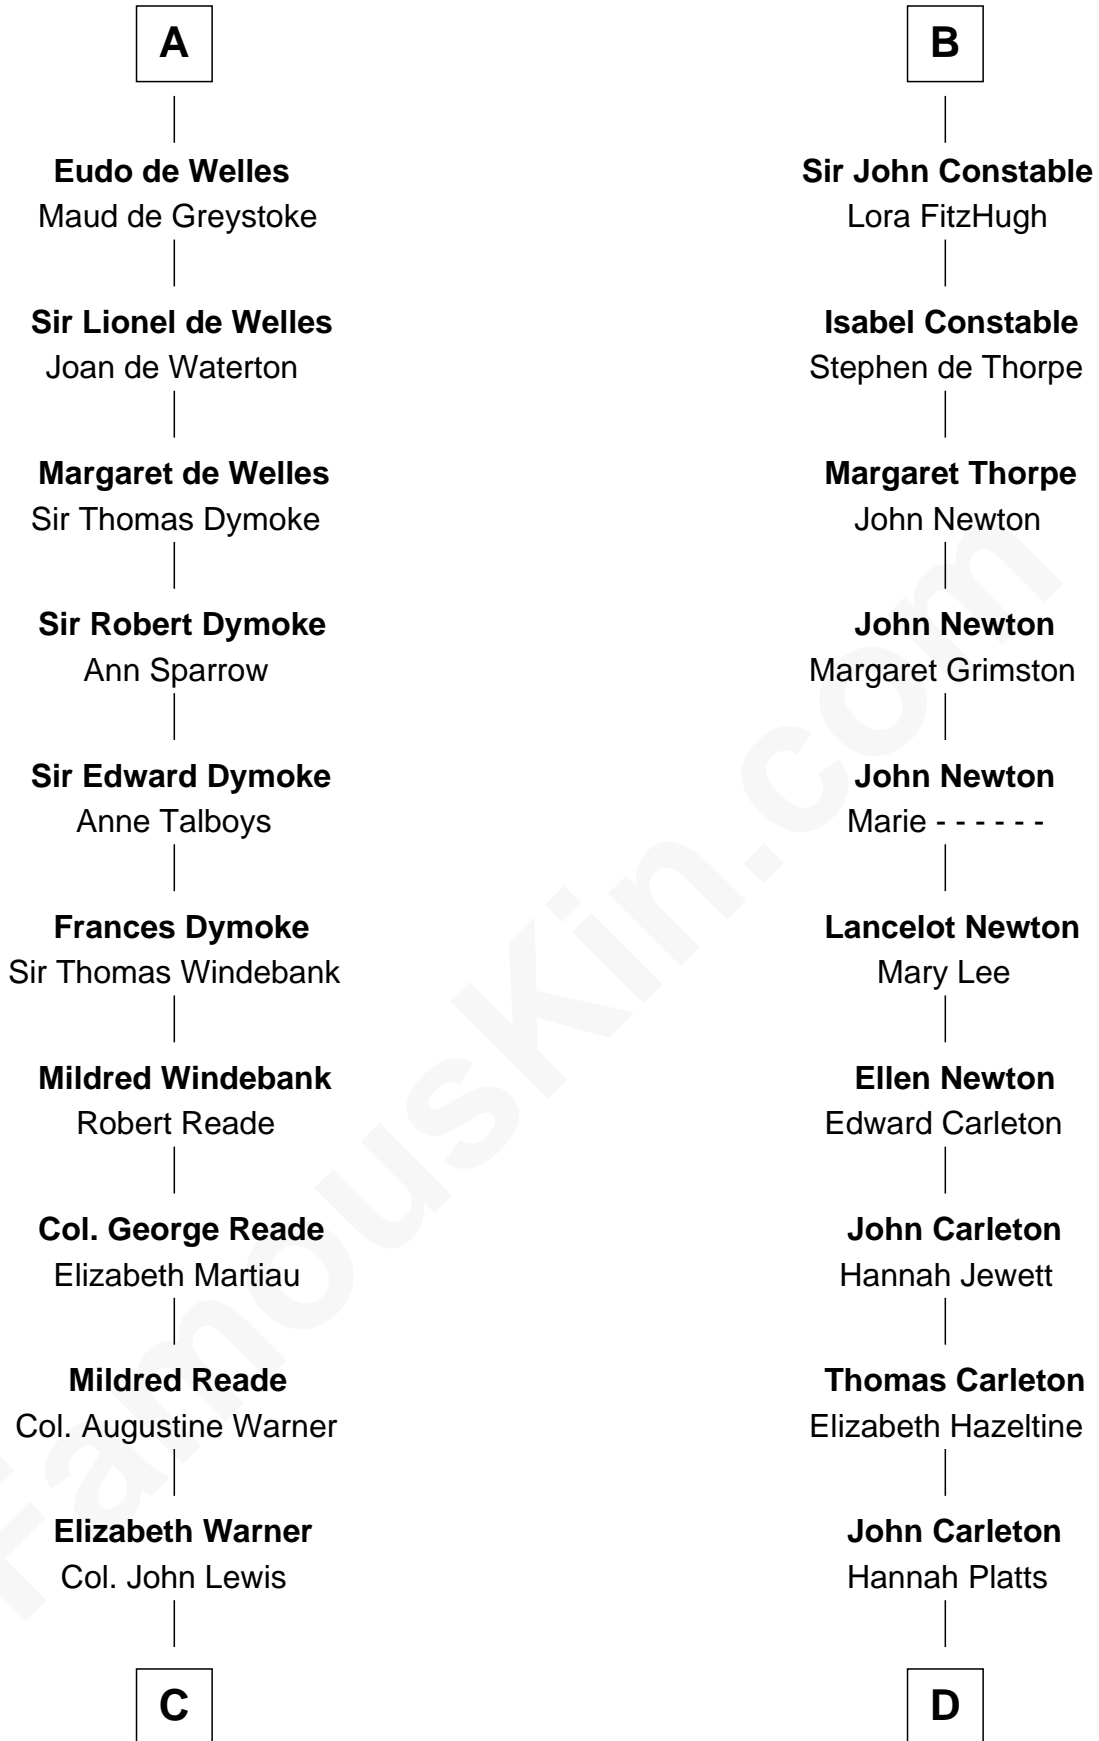

# FamousKin.com Relationship Chart of

**Meriwether Lewis**

*Lewis and Clark Expedition*

19th cousin 1 time removed of

**Charles A. Pillsbury**

*Co-Founder of C.A. Pillsbury Co.*

**Sir Odinel de Umfreville**

Alice de Lucy

**C**

**Col. Robert Lewis**

Jane Meriwether

**William Lewis**

Lucy Meriwether

**Meriwether Lewis**

*Lewis and Clark Expedition*

**D**

**Moses Carleton**

Margaret Sprake

**Henry Carleton**

Polly Greeley

**Margaret Sprague Carleton**

George Alfred Pillsbury

**Charles A. Pillsbury**