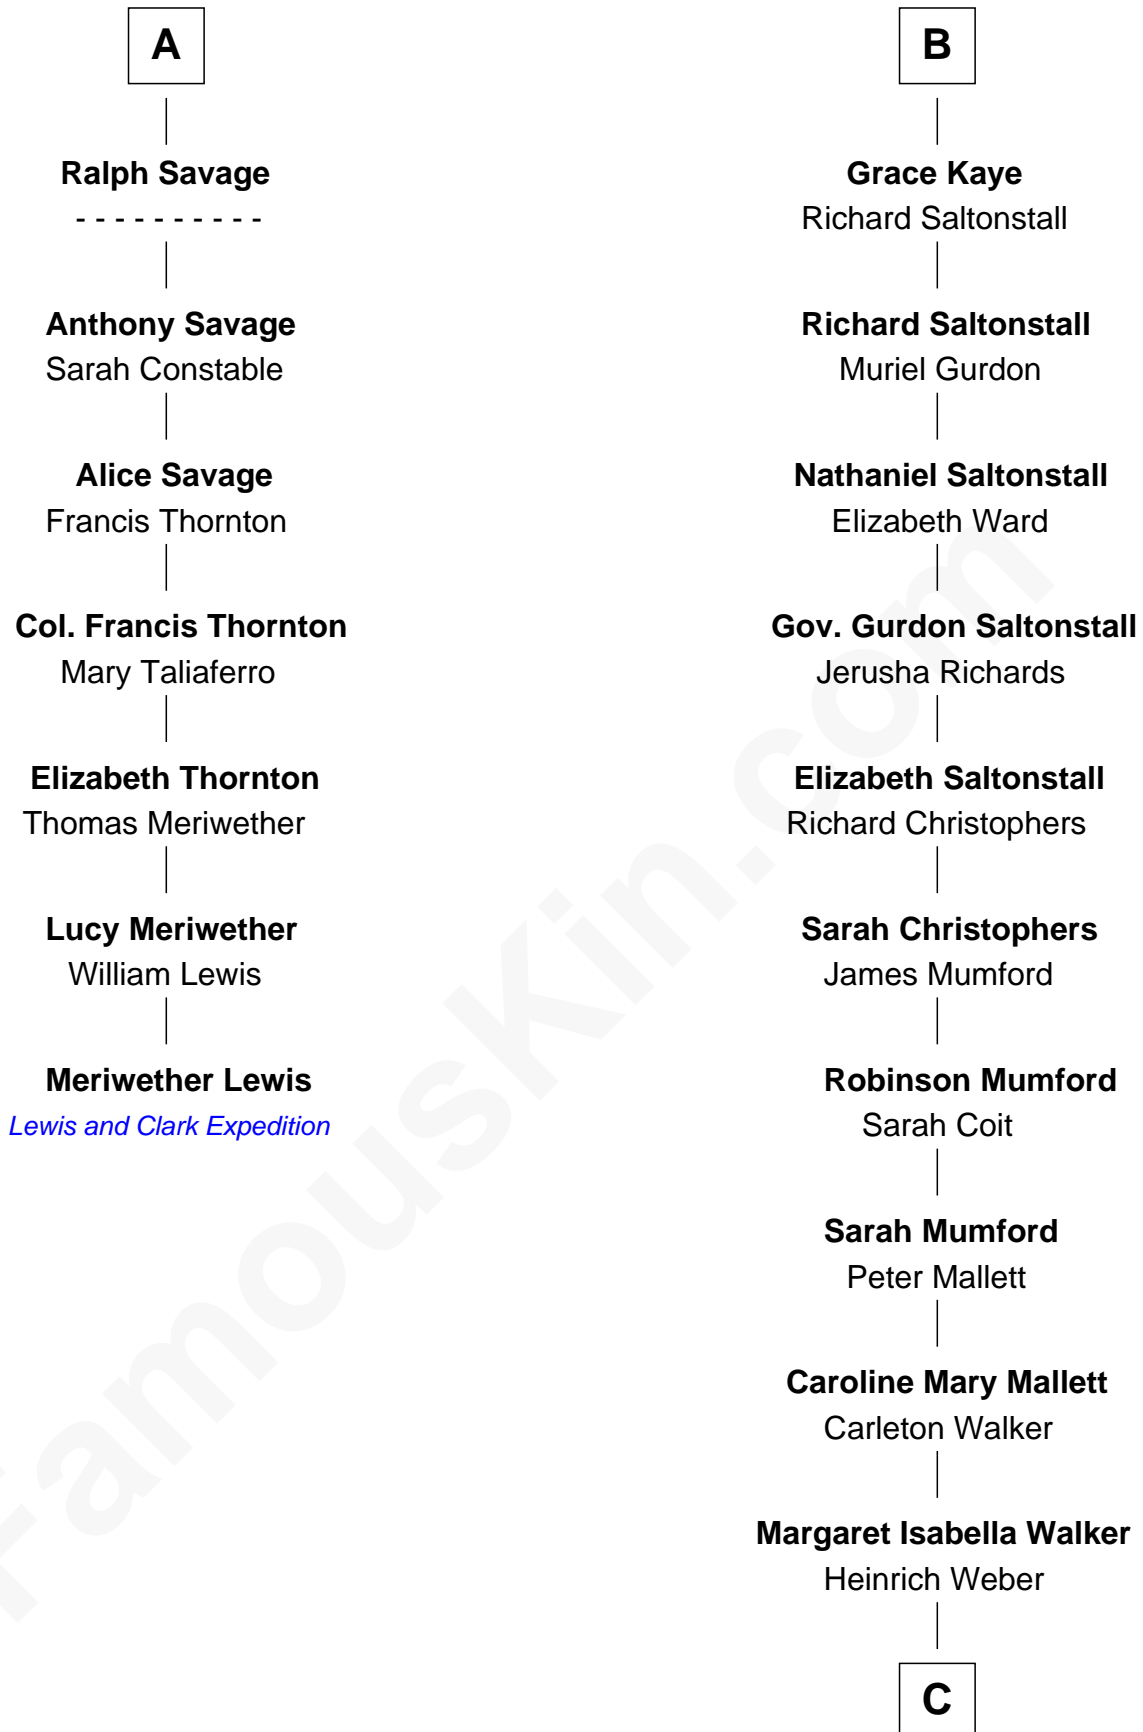

FamousKin.com Relationship Chart of

Meriwether Lewis

Lewis and Clark Expedition

13th cousin 7 times removed of

Carly Fiorina

CEO of Hewlett-Packard

Sir Thomas Aylesbury
Katherine Pabenham

C

John Walker Weber

Maude Graves

Cara Carleton Weber

Harold Marvin Sneed

Joseph Tyree Sneed

Madelon Montross Juergens

Carly Fiorina

CEO of Hewlett-Packard