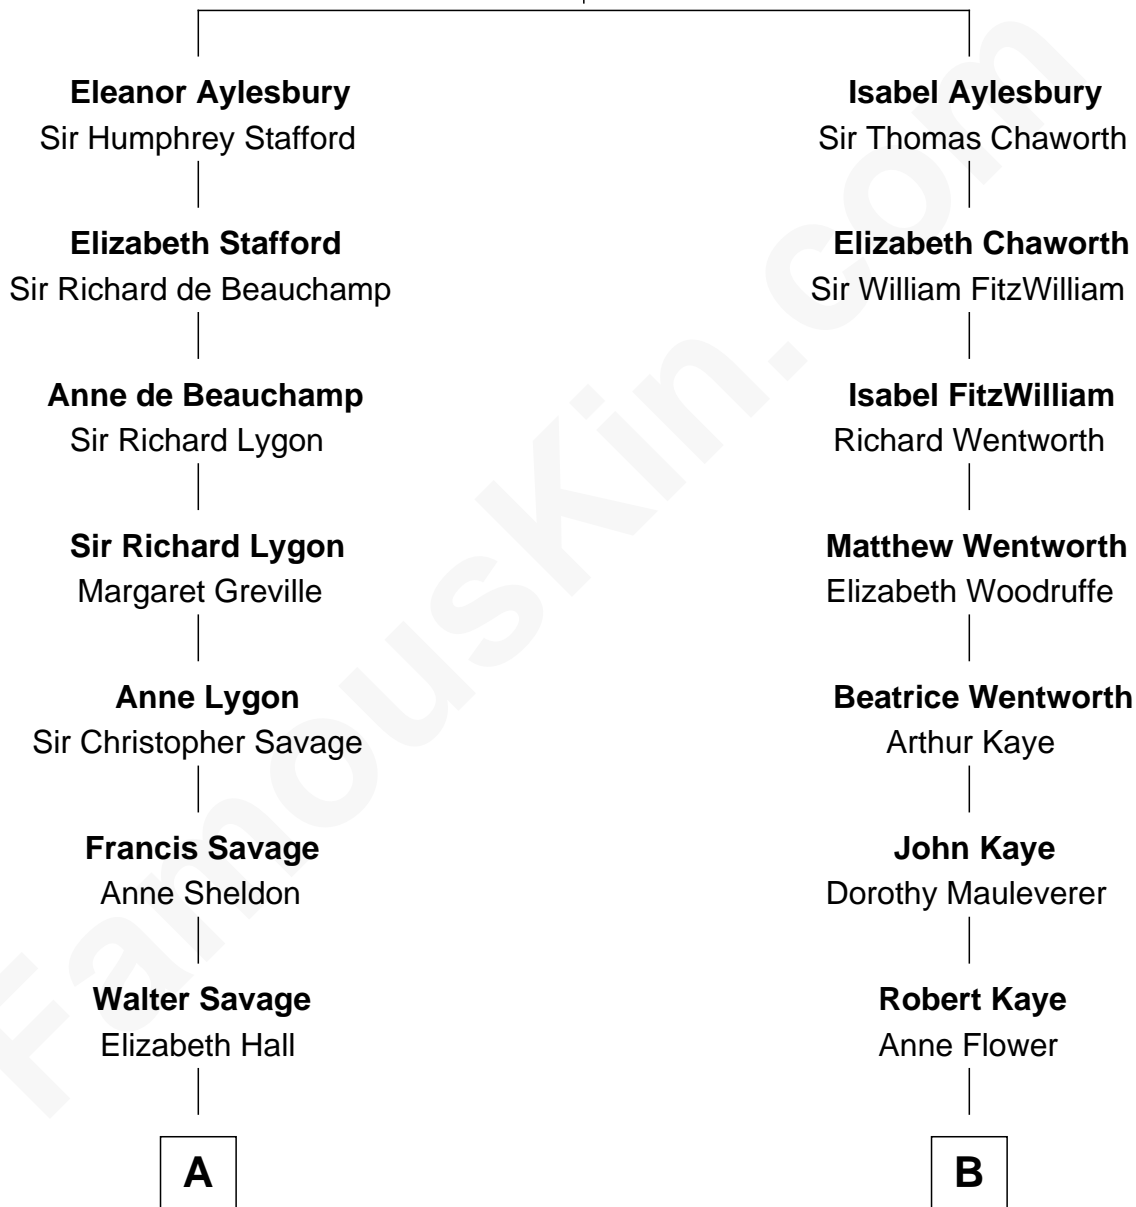

FamousKin.com Relationship Chart of

Meriwether Lewis

Lewis and Clark Expedition

13th cousin 7 times removed of

Carly Fiorina

CEO of Hewlett-Packard

Sir Thomas Aylesbury
Katherine Pabenham

C

John Walker Weber

Maude Graves

Cara Carleton Weber

Harold Marvin Sneed

Joseph Tyree Sneed

Madelon Montross Juergens

Carly Fiorina

CEO of Hewlett-Packard