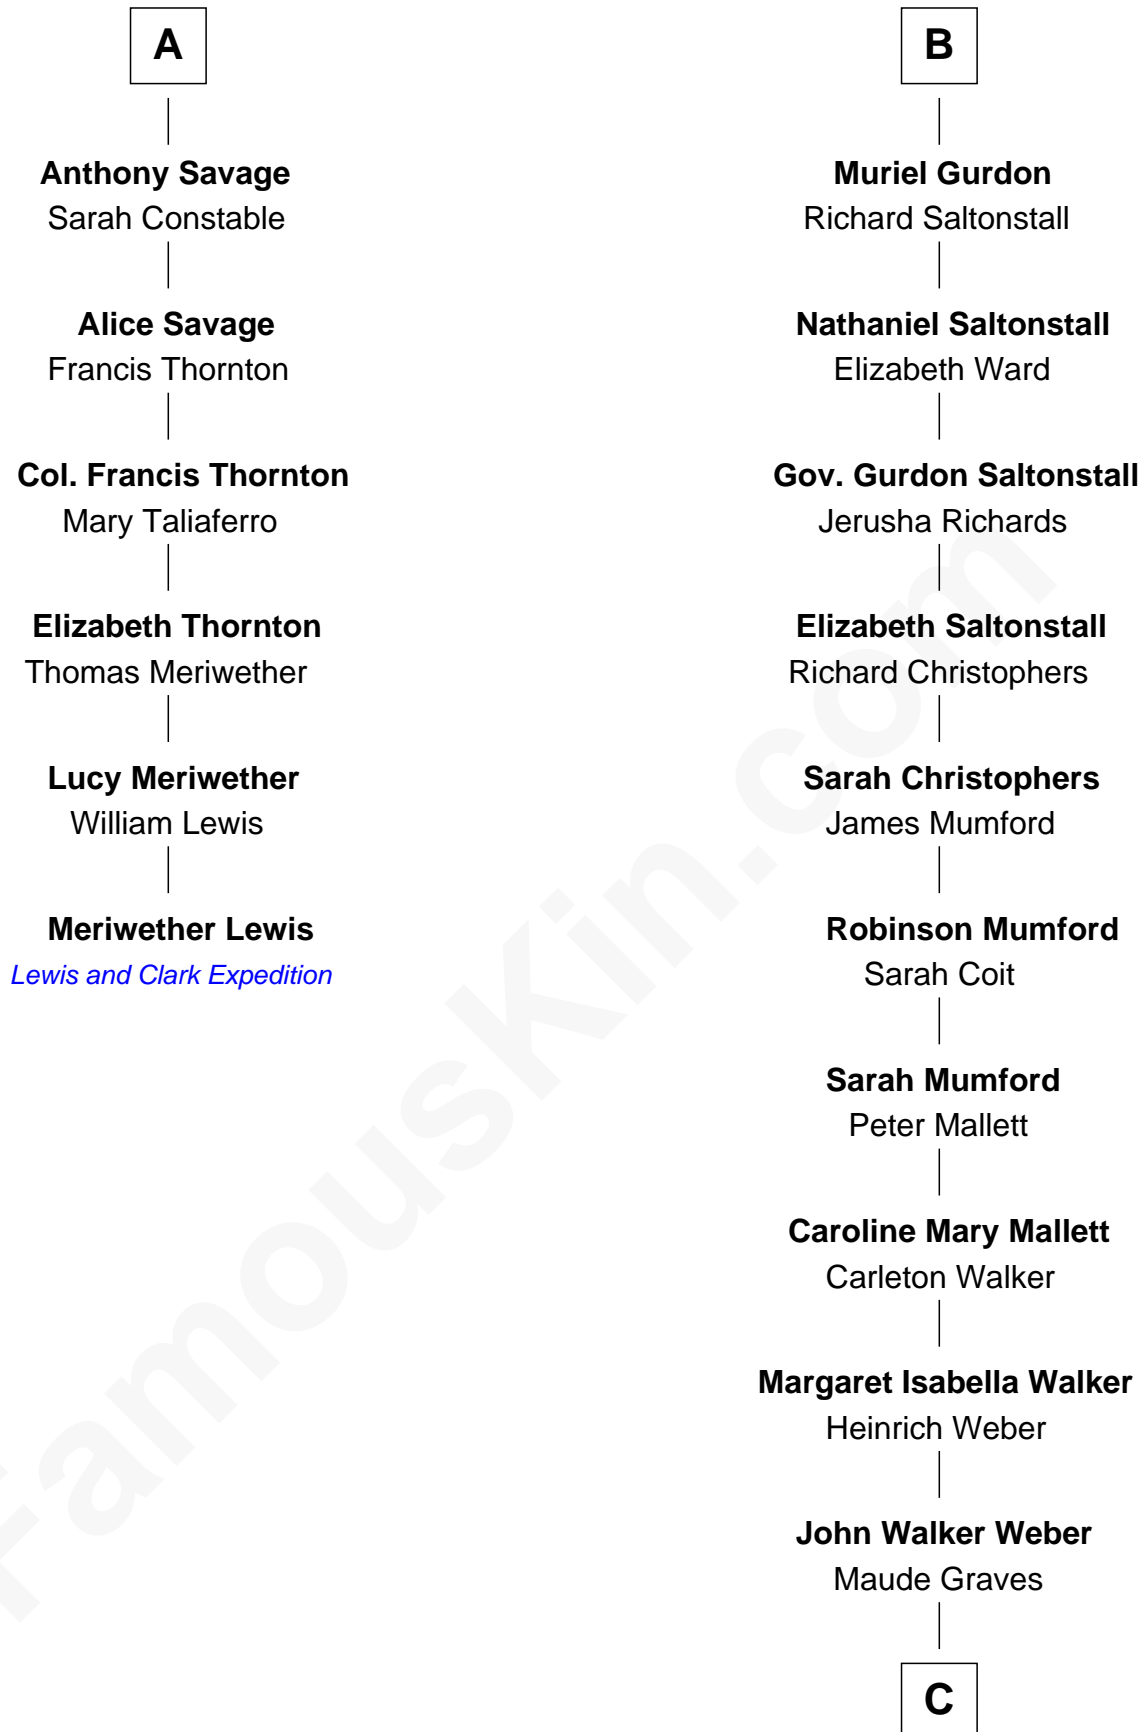

FamousKin.com Relationship Chart of

Meriwether Lewis

Lewis and Clark Expedition

12th cousin 7 times removed of

Carly Fiorina

CEO of Hewlett-Packard

C

Cara Carleton Weber

Harold Marvin Sneed

Joseph Tyree Sneed

Madelon Montross Juergens

Carly Fiorina

CEO of Hewlett-Packard

FamousKin.com