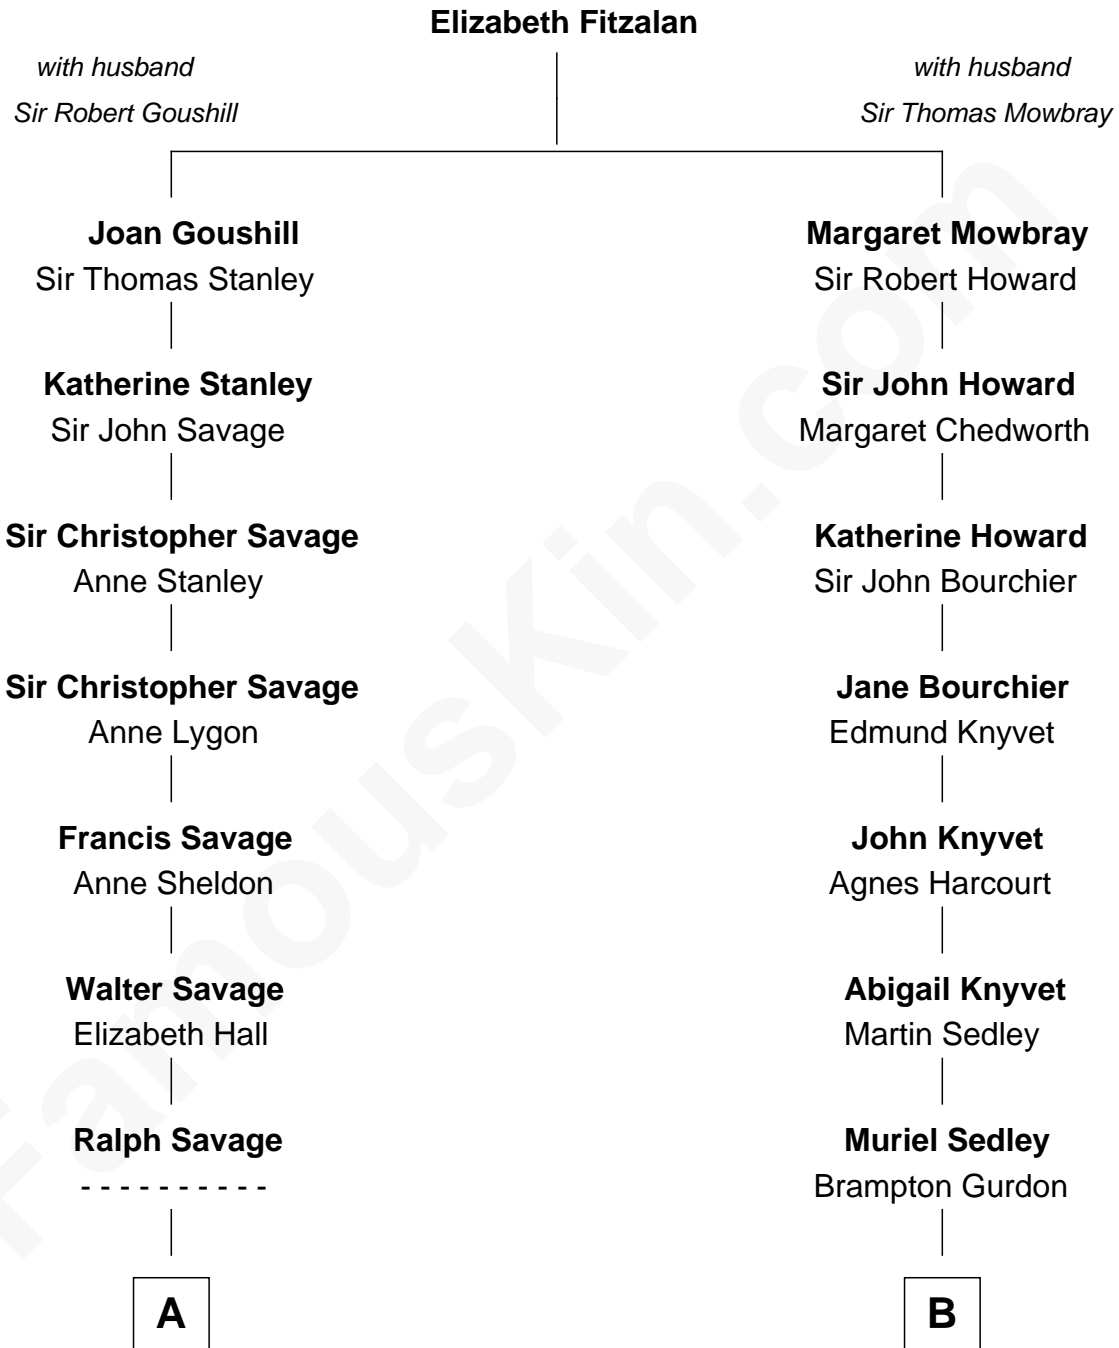

FamousKin.com Relationship Chart of

Meriwether Lewis

Lewis and Clark Expedition

12th cousin 7 times removed of

Carly Fiorina

CEO of Hewlett-Packard

C

Cara Carleton Weber