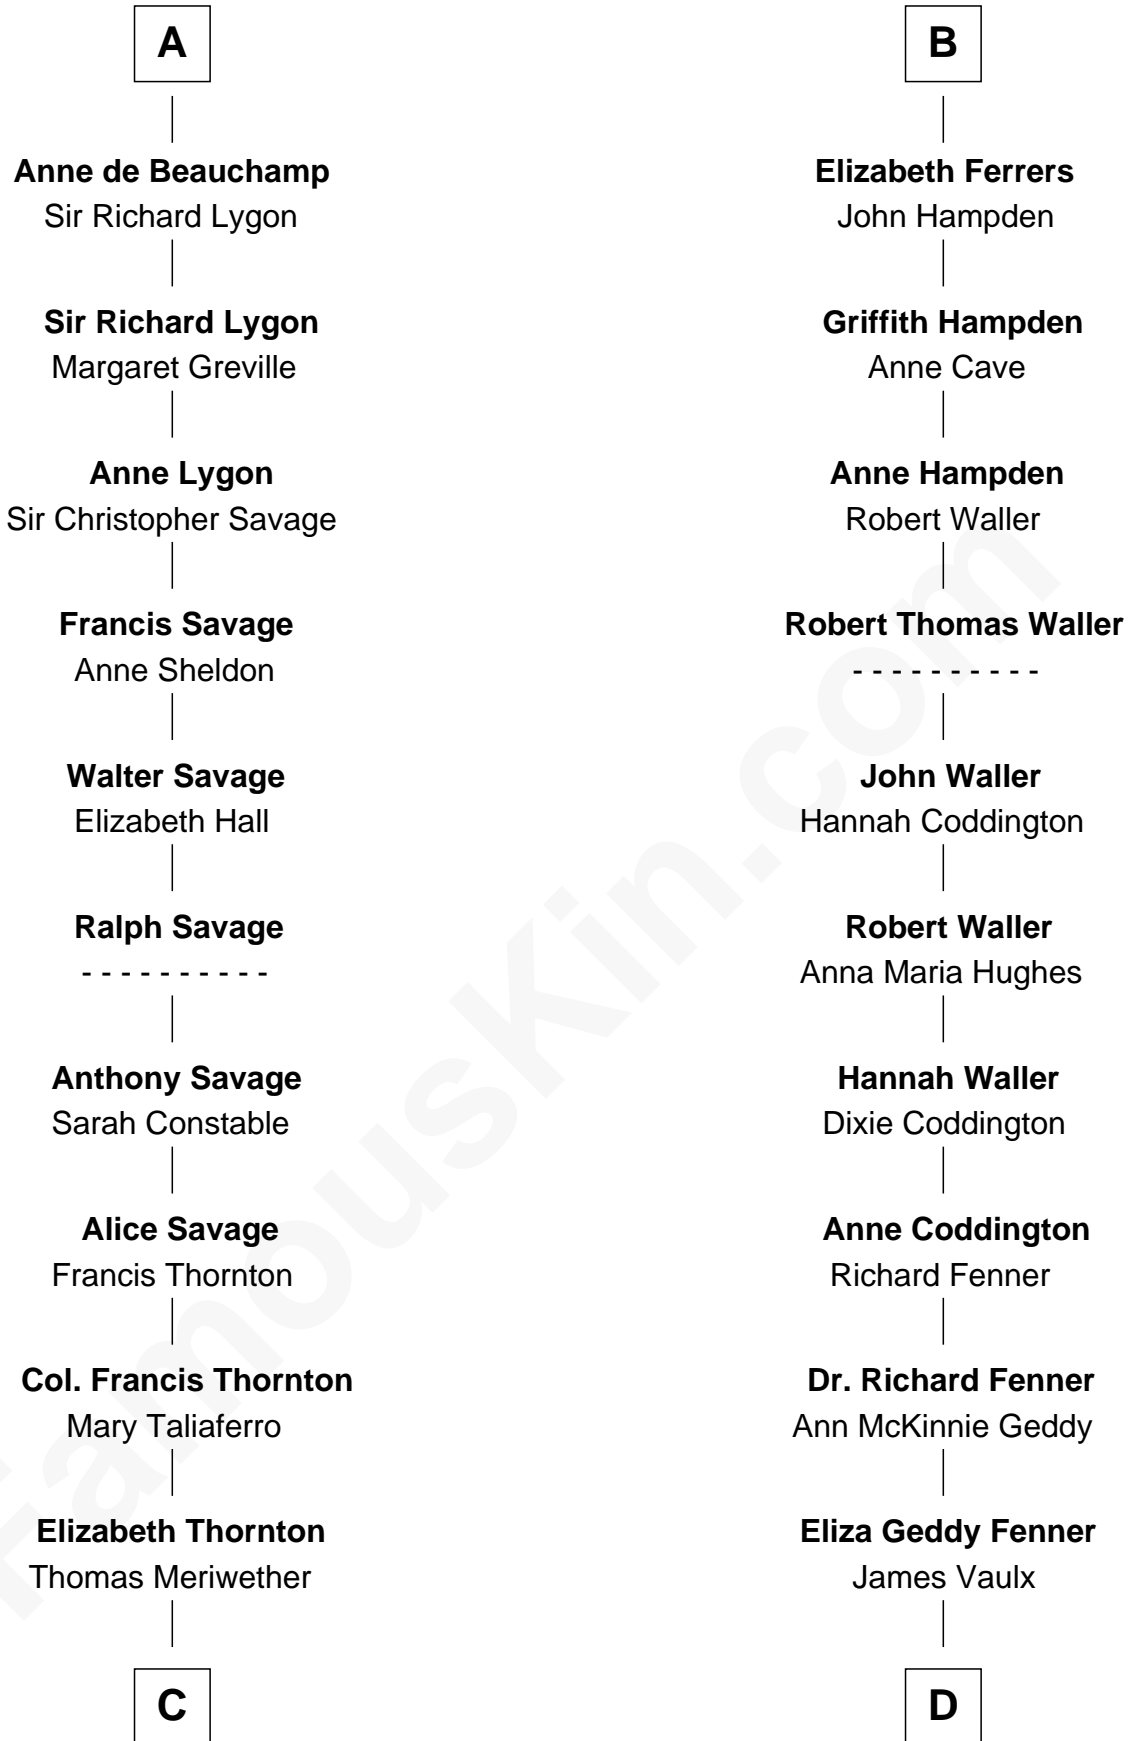

# FamousKin.com Relationship Chart of

**Meriwether Lewis**

*Lewis and Clark Expedition*

18th cousin 2 times removed of

**John McCain**

*U.S. Senator from Arizona*

**John de Botetourte**

Maud FitzThomas

**Sir Humphrey Stafford**  
Eleanor Aylesbury

**Elizabeth Stafford**  
Sir Richard de Beauchamp

**A**

**Thomas de Botetourte**  
Joan de Somery

**John de Botetourte**  
Joyce la Zouche de Mortimer

**Joyce de Botetourte**  
Sir Baldwin Freville

**Sir Baldwin Freville**  
Maude le Scrope

**Elizabeth Freville**  
Sir Thomas Ferrers

**Sir Henry Ferrers**  
Margaret Heckstall

**Sir Edward Ferrers**  
Constance Brome

**B**

**C**

**Lucy Meriwether**

William Lewis

**Meriwether Lewis**

*Lewis and Clark Expedition*

**D**

**James Junius Vaulx**

Margaret Garside

**Katherine Davey Vaulx**

Adm. John Sidney McCain

**Adm. John Sidney McCain**